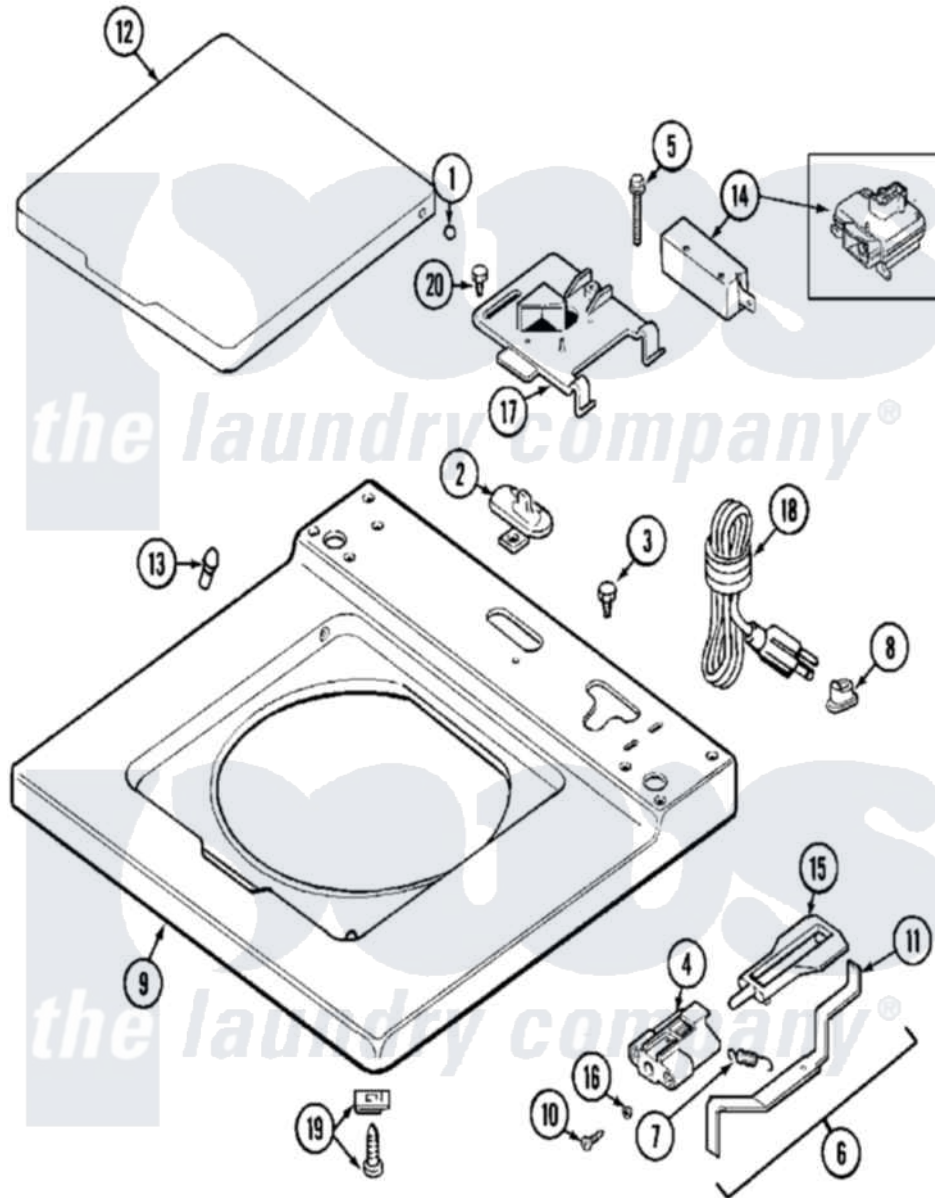

# Maytag MAT12CSAAQ 12 - TOP

Maytag [Commercial Maytag MAT12CSAAQ Washer Parts](#) Parts Diagram 12 - TOP  
 Click on the part number to view part

Item	Original Part Number	Replaced By	Status	Part Description
001	<a href="#">211726</a>			Hinge, Ball Lid
002	207159	<a href="#">489355</a>		Screw, 8 X 1/2
"	<a href="#">22001298</a>			Cap, Top Cover
003	210186	<a href="#">3370225</a>		Screw
004	<a href="#">22002135</a>			Bracket, Unbalance
"	NLA		Not Available	BRACKET, UNBALANCE---- NA
005	<a href="#">213501</a>			Screw, No.6-20 X 1-1/8 Inch
006	<a href="#">22001681</a>			Unbalance Lever Assembly
"	<a href="#">22001969</a>			Unbalance Lever Assembly
007	<a href="#">213720</a>			Spring, Lid Switch
008	<a href="#">211881</a>			Grommet, Cord Part Not Used- Gas Models Only
"	<a href="#">216183</a>			Grommet, Cord Export
"	22002532	<a href="#">216183</a>		Grommet, Cord Export
009	216423	<a href="#">3370225</a>		Screw
"	22001867	<a href="#">22001970</a>		Cover Assembly, Top