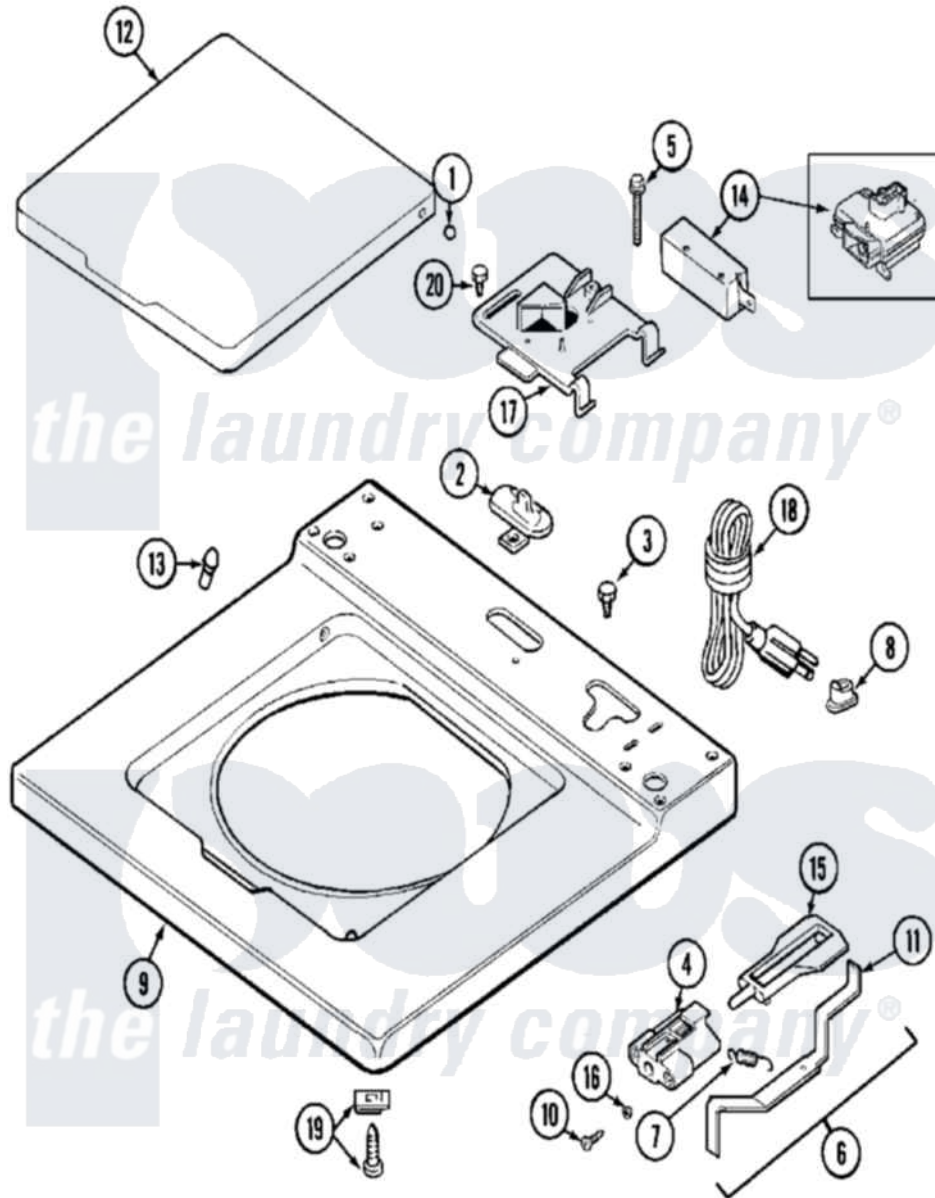

Maytag MAT12CSAAQ 13 - TOP (BSQ)

Maytag [Commercial Maytag MAT12CSAAQ Washer Parts](#) Parts Diagram 13 - TOP (BSQ)
 Click on the part number to view part

Item	Original Part Number	Replaced By	Status	Part Description
001	211726			Hinge, Ball Lid
002	207159	489355		Screw, 8 X 1/2
"	22001298			Cap, Top Cover
003	210186	3370225		Screw
004	22002135			Bracket, Unbalance
005	204445			Screw And Fastener Assembly
006	22001969			Unbalance Lever Assembly
007	213720			Spring, Lid Switch
008	211881			Grommet, Cord Part Not Used- Gas Models Only
"	22002532	216183		Grommet, Cord Export
009	22002888			Cover, Top
010	910182	25-7809		Screw, No.6-20 1/2 Flthd Torx
011	22001968			Lever, Unbalance
012	22002656			Lid, With Legend
013	212716			Bumper, Lid
014	22001967	12001908		Switch-Lid

015	216255		Plunger, Lid Switch
016	211500		Washer, Bracket To Top Cover
017	22001678		Bracket, Switch And Fuse
018	205056	204590	Cord, Power
"	208569	Not Available	CORD, POWER
"	208746	Not Available	CORD, POWER (EXPORT)
"	208749	Not Available	CORD, POWER (EXPORT)
"	22001351	Not Available	CORD, POWER
"	22001549	22003062	Cord, Power
"	NLA	Not Available	CORD, POWER
019	204445		Screw And Fastener Assembly
020	207159	489355	Screw, 8 X 1/2
021	22003417		Actuator Kit