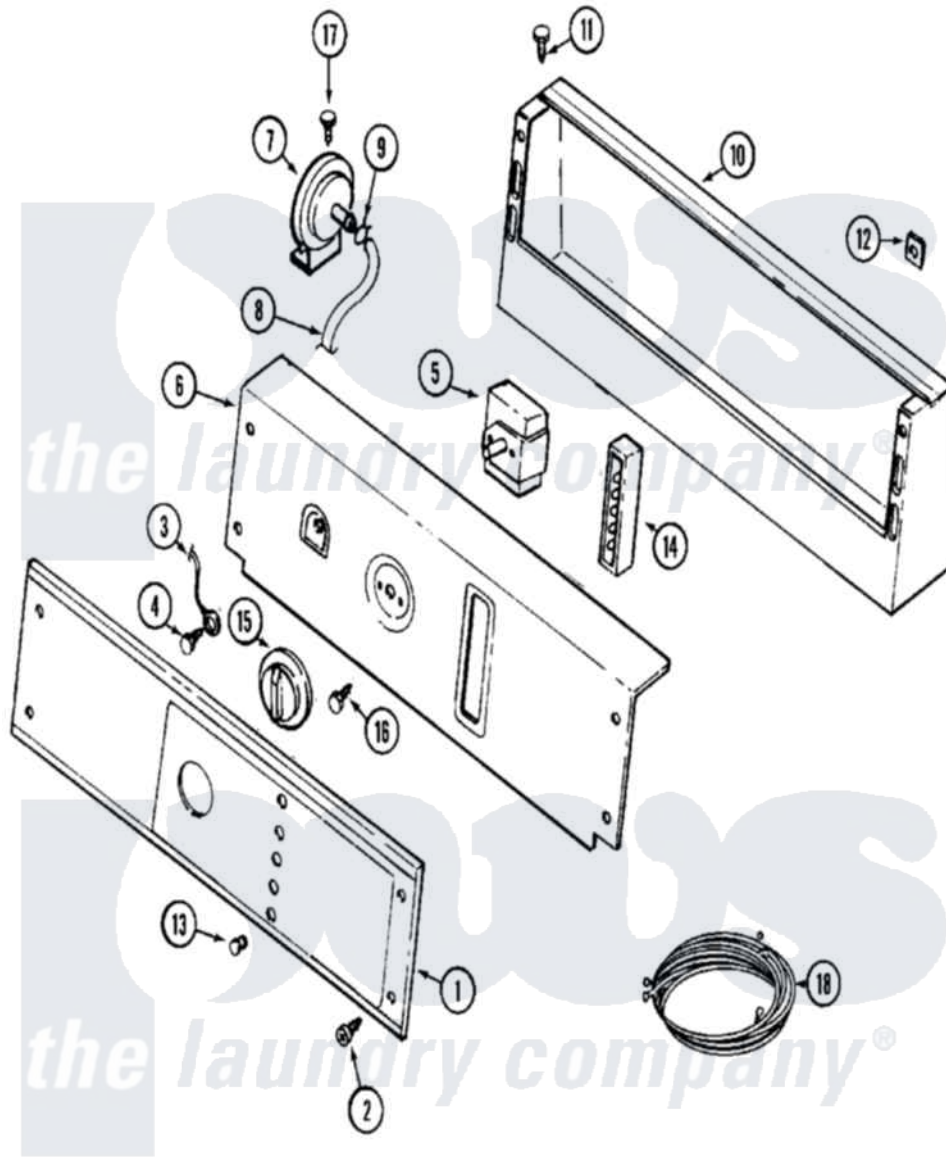

Maytag MAT12CSAGW 01 - CONTROL PANEL

Maytag [Commercial Maytag MAT12CSAGW Washer Parts](#) Parts Diagram 01 - CONTROL PANEL
 Click on the part number to view part

Item	Original Part Number	Replaced By	Status	Part Description
001	22001884			Panel, Control
"	NLA		Not Available	PANEL, CONTROL (W/LENS)
002	215506			Screw, Control Panel Overlay
003	204807			Ground Wire, Supp. Plte To Top Cover
004	210186	3370225		Screw
005	205353			Switch, DiAl-A-FABRIC
006	22001592			(WHT)
"	NLA		Not Available	BRACKET, BACK (ALM)
007	22001308			Switch, Water Level
008	212942	22001619		Tube, Water Level Switch
009	410296	596669		Clamp, Manifold
010	206780			Control Cover Assembly
"	206780L	206780		Control Cover Assembly
"	211149			Clip, Capacitor
"	211294	90767		Screw, 8A X 3/8 HeX Washer Head Tapping

"	Y200832		Capacitor
011	212276	W10116760	Screw
012	215003		Fastener, Panel And Bracket
013	215564		Lens, Indicator Light
014	206881		Indicator, Light
"	206882	W10133276	Indicator, Five Light
015	206894		Knob, Selector
"	215561	206894	Knob, Selector
016	Y313588	488234	Screw 8-32 X 1/4
017	211294	90767	Screw, 8A X 3/8 HeX Washer Head Tapping
018	22001088		Wire Harness, Main
"	22001093		Wire Harness, Main
"	22002223	22002256	Wire Harness Kit
"	22002256		Wire Harness Kit
"	22002324		Wire Harness
"	314531		Connector, Edgeboard
"	NLA	Not Available	HARNES, WIRE
"	Y312953		Terminal, Edgeboard