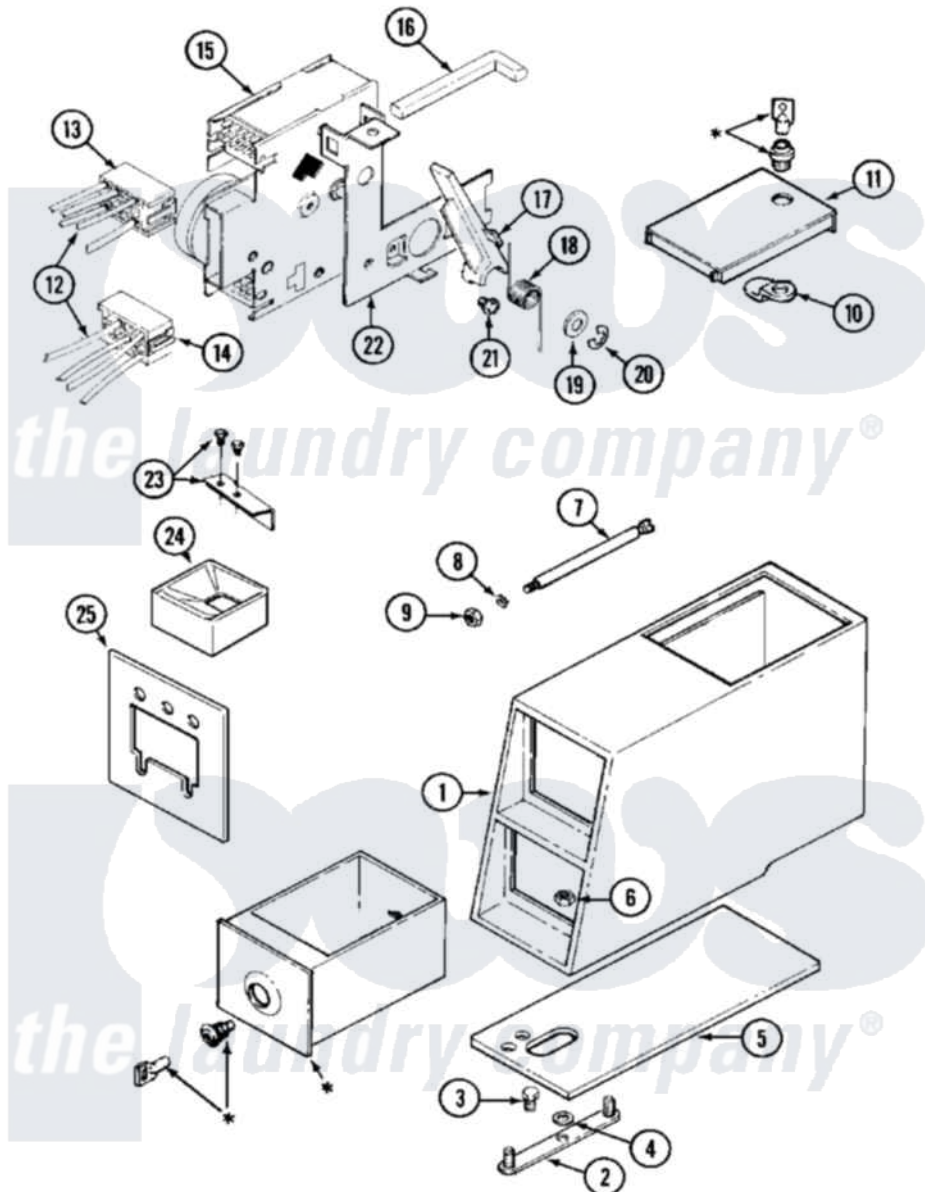

Maytag MAT12CSAGW 02 - CONTROL CENTER

* CONTACT YOUR COMMERCIAL LAUNDRY DISTRIBUTOR

Maytag [Commercial Maytag MAT12CSAGW Washer Parts](#) Parts Diagram 02 - CONTROL CENTER

[Click on the part number to view part](#)

Item	Original Part Number	Replaced By	Status	Part Description
001	22002478		Not Available	VAULT, COIN (WHT) (ORIGINAL COIN VAULT NLA USE
"	22002479	22002885		Vault, Coin
002	22001810		Not Available	STRAP, MOUNTING
003	211294	90767		Screw, 8A X 3/8 HeX Washer Head Tapping
004	910309			Washer, Mounting Strap
005	22001870			Gasket, Coin Vault
"	22001874			Gasket, Coin Vault
006	Y052740	62739		Nut, Lock
007	211605			Bezel, Timer Dial
"	22001903	8576635		Bolt
008	910387			Lockwasher, Vault Assembly
009	Y052721			Nut, Terminal Block Plate
010	NLA		Not Available	CAM, LOCKING
011	22001881			Grommet, Double