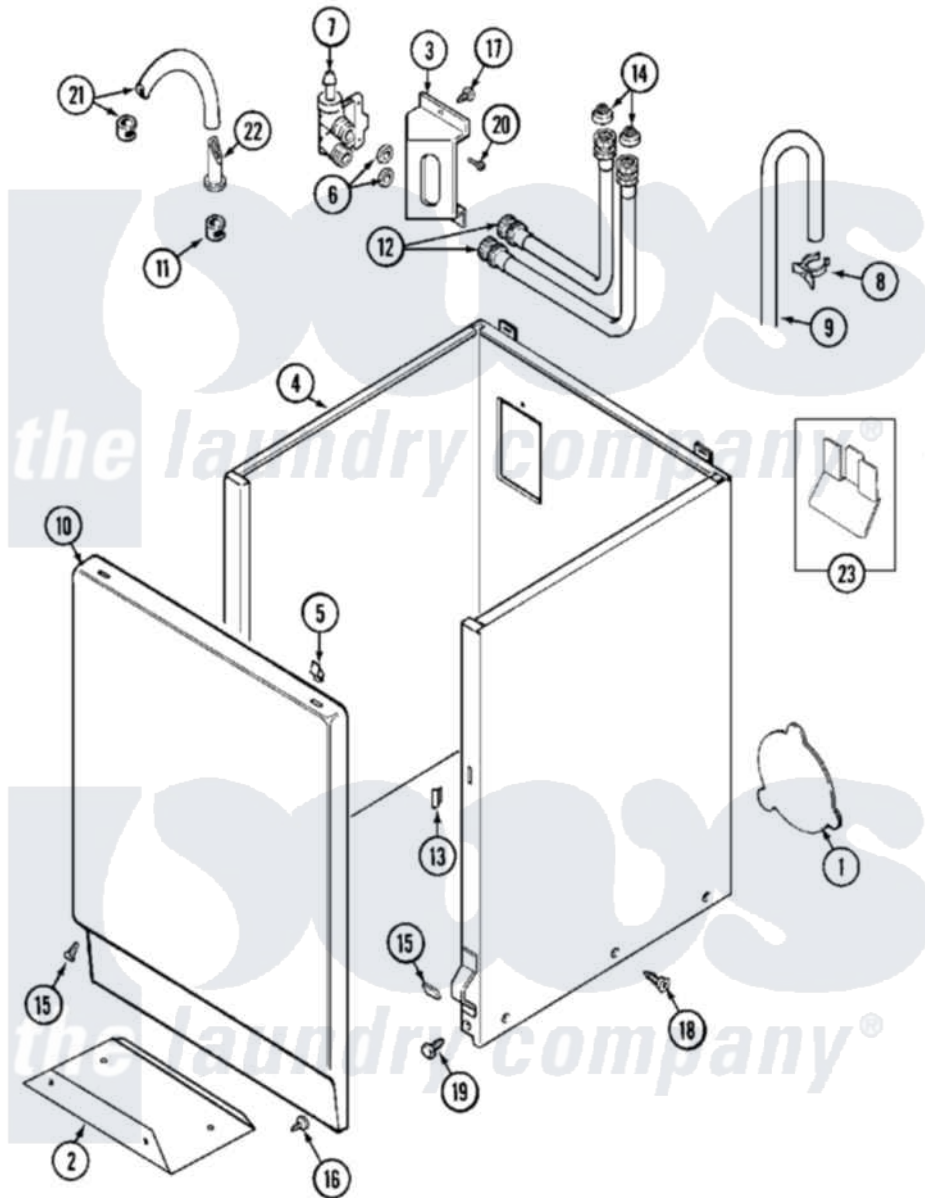

# Maytag MAT12CSAGW 03 - CABINET

Maytag [Commercial Maytag MAT12CSAGW Washer Parts](#) Parts Diagram 03 - CABINET  
 Click on the part number to view part

Item	Original Part Number	Replaced By	Status	Part Description
001	<a href="#">211294</a>	<a href="#">90767</a>		Screw, 8A X 3/8 HeX Washer Head Tapping
"	212985	<a href="#">22002924</a>		Plate, Access
"	NLA		Not Available	PLATE, ACCESS
002	<a href="#">213846</a>			Guard, Belt
003	214812	<a href="#">22002361</a>		Bracket, Water Valve
"	22003217	<a href="#">3370225</a>		Screw
004	<a href="#">22001995</a>			Screw Note: Screw, Tumbler Front And Shroud
"	<a href="#">22002381</a>			V-Bracket
"	<a href="#">22002382</a>			Fastener, V-Bracket
"	NLA		Not Available	CABINET (WHT)
005	<a href="#">22001650</a>			Fastener, Spring
006	<a href="#">Y013783</a>			Washer, Inlet Hose
007	205161	<a href="#">489503</a>		Clamp
"	214337	<a href="#">96160</a>		Screen
"	<a href="#">22001604</a>			Valve, Water 120V 60Hz