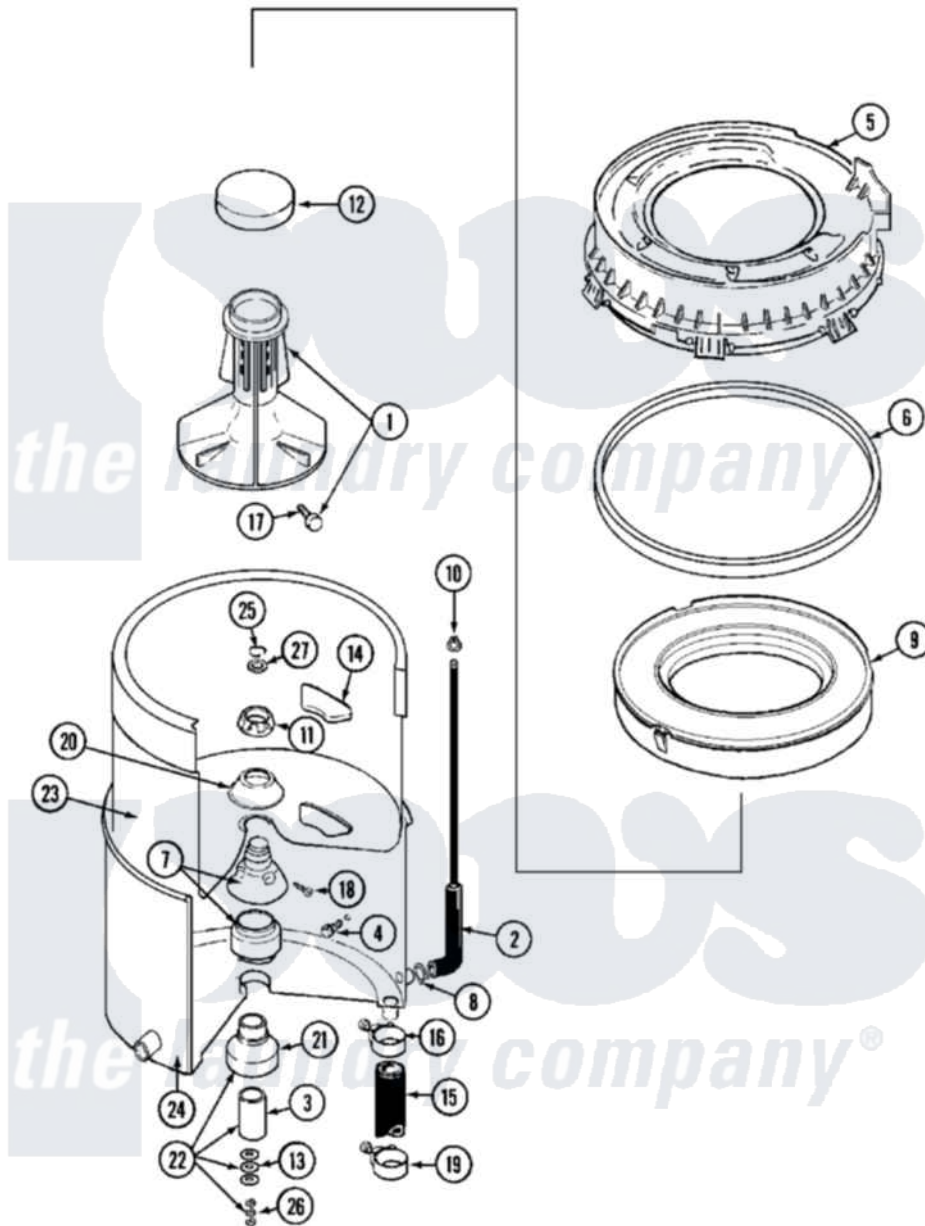

Maytag MAT12CSAGW 04 - TUB

Maytag [Commercial Maytag MAT12CSAGW Washer Parts](#) Parts Diagram 04 - TUB
 Click on the part number to view part

Item	Original Part Number	Replaced By	Status	Part Description
001	208543			Agitator
002	212942	22001619		Tube, Water Level Switch
003	211130			Bearing Liner, Tub Bearing
004	200744	W10175939		Bolt
"	205254	W10175938		Bolt
005	22001606	12001270		Kit, Injector Acc.
006	Y22001201	22001007		Gasket, Cover To Tub
007	22001648	6-2095720		Mounting S
008	211641			Clamp, 1-1/16"
009	22001142			Ring, Balance
010	410296	596669		Clamp, Manifold
011	211047	6-2110472		Nut- Clamp
012	215532			Cap, Agitator
013	211100			Washer, Outer Tub
014	215980			Plug, Filter Hole
015	Y212989			Hose, Outer Tub To Pump

016	22001640	285655	Clamp, Hose
017	206478	Not Available	SCREW & WASHER FOR AGITATOR
018	22001423		Set Screw, Mounting Stem
019	22001640	285655	Clamp, Hose
020	211210		Washer, Clamping Nut
021	200824	6-2040130	Tub Bearin
022	204013	6-2040130	Tub Bearin
023	22001141	Y2201881	Tub, Inner Short White SP
024	22001115	22003312	Tub, Outer
025	Y015667		Retaining Ring
026	Y054867		Washer, Lock
027	Y015666		Washer, Retaining -