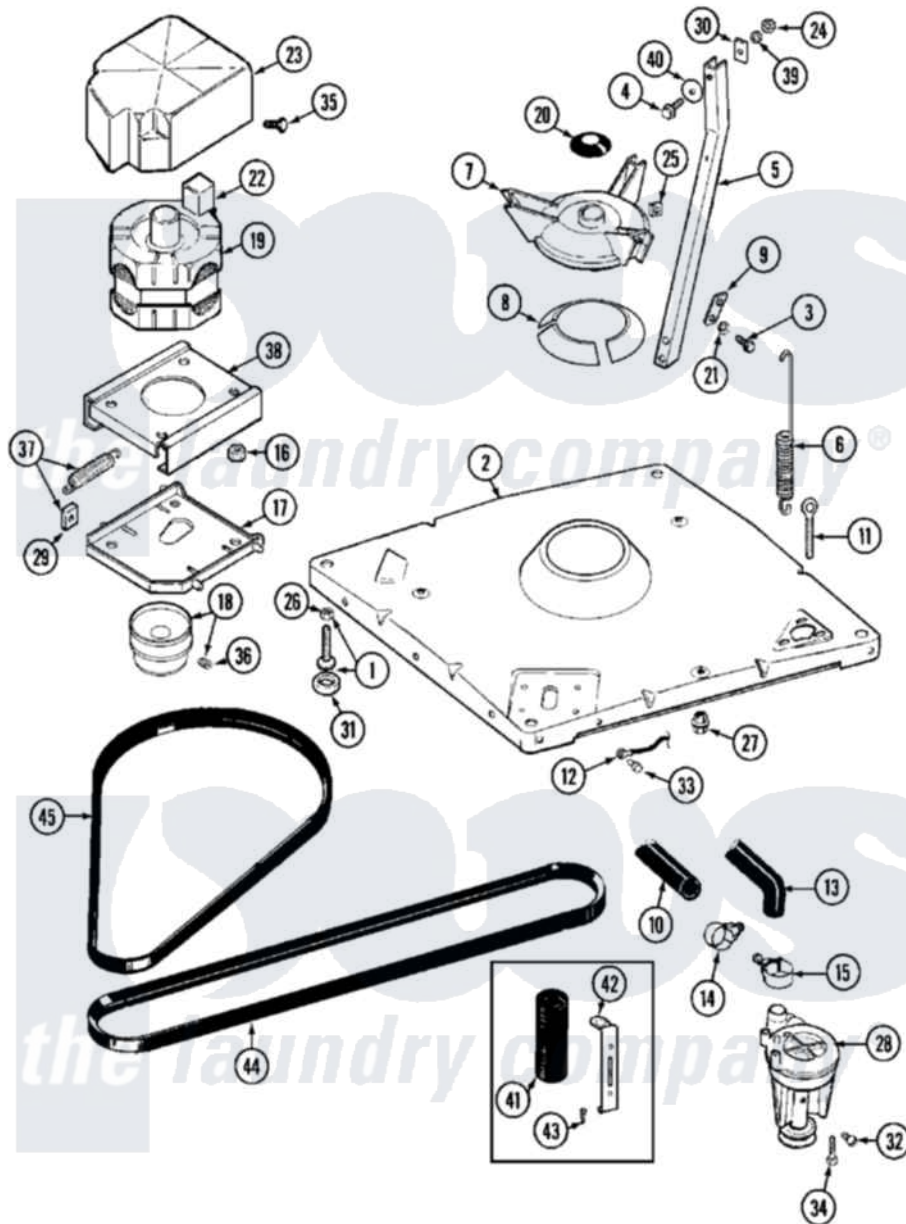

Maytag MAT12CSAGW 05 - BASE

Maytag [Commercial Maytag MAT12CSAGW Washer Parts](#) Parts Diagram 05 - BASE
 Click on the part number to view part

Item	Original Part Number	Replaced By	Status	Part Description
001	Y302699	22003428		Leg, Adjustable
002	22001172	22002150		Base
003	Y015627			Screw- Hex
004	200744	W10175939		Bolt
"	205254	W10175938		Bolt
005	213100		Not Available	PART NOT USED
006	22001300			Spring, Centering
007	203725			Damper W/Bolt And Clip
008	203956			Damper Pad Kit
009	213073			Washer, Double Brace
010	22001816			Hose, Drain
011	216416			Bolt, Eye/Centering Spring
012	901220			Ground Wire
013	Y212989			Hose, Outer Tub To Pump
014	Y22001820	285655		Clamp, Hose
015	22001640	285655		Clamp, Hose