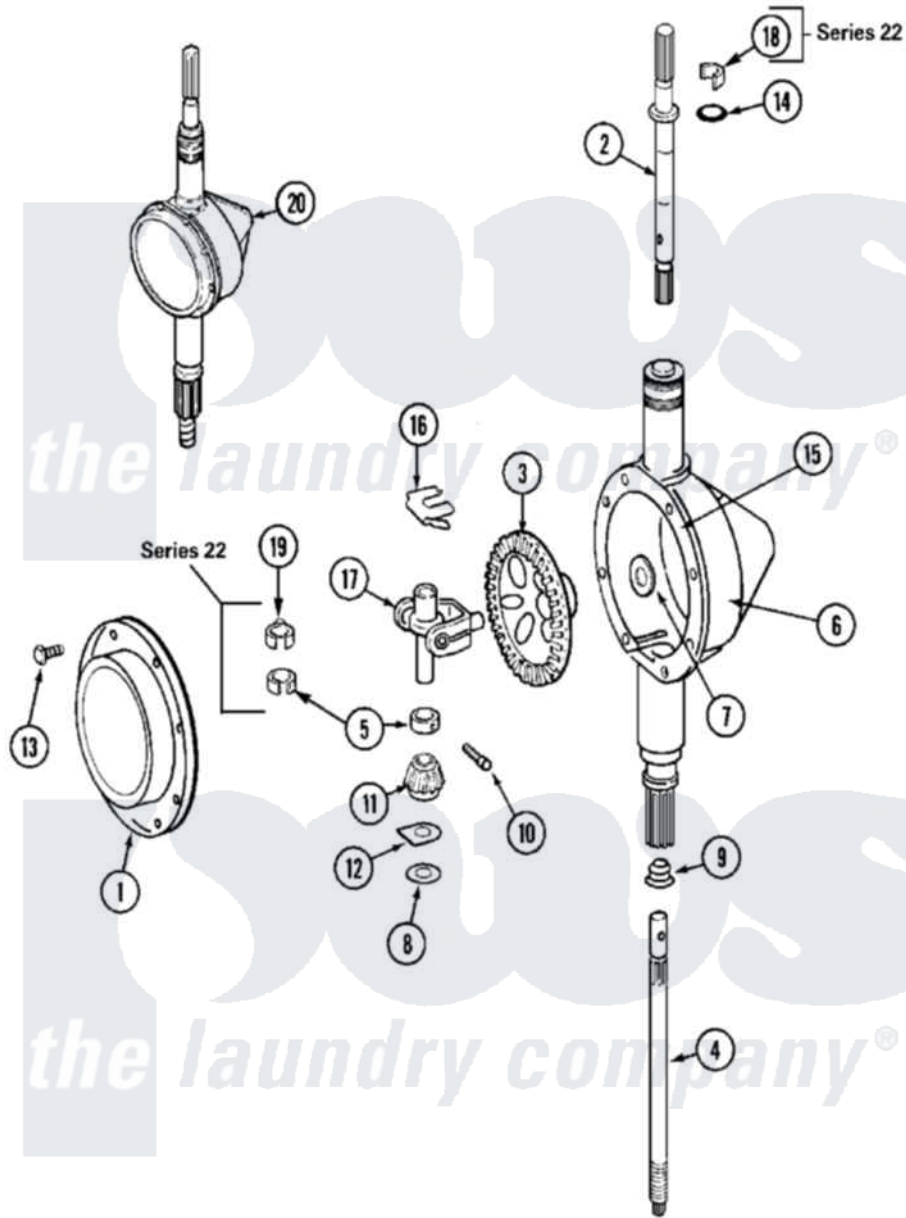

Maytag MAT12CSAGW 06 - TRANSMISSION

Maytag Commercial Maytag MAT12CSAGW Washer Parts Parts Diagram 06 - TRANSMISSION
 Click on the part number to view part

Item	Original Part Number	Replaced By	Status	Part Description
001	206628			Cover, Transmission
002	207153	6-2097820		Kit- Shaft
"	22002415	6-2168983		Shaft- Agi
003	206713	6-2067130		Gear- Beve
004	22002343	6-2300060		Shaft- Cen
"	NLA		Not Available	SHAFT, CENTER
005	215415		Not Available	COLLAR, LOWER
"	22002353			Collar, Center Shaft
006	206625	6-2097790		Transmison
"	22002537			Housing, Transmission
"	Y056080	6-0560800		Oil
007	215394			Washer, Bevel Gear
008	211483	6-2114830		Washer- SP
009	206602	207843		Lip Seal Repair Kit
010	W10124350		Not Available	NOT REQUIRED PART OR SEE NOTE
"	Y206629			Pin, Collar

011	215401	W10221114	Pinion
012	215395		Plate, Clutch
013	215417	Not Available	SCREW, TRANSMISSION COVER
014	210690		Seal, Rubber
"	22002417		O-Ring Agitator Shaft
015	Y058700	675652	Adhesive
016	215581		Spring, Agitator Shaft
"	W10124350	Not Available	NOT REQUIRED PART OR SEE NOTE
017	206685	6-2066850	Yoke
018	22002340		Collar, Agitator Shaft
019	22002341		Collar, Lower Plastic Keeper
020	206708	6-2097790	Transmison
"	22002127	6-2097790	Transmison