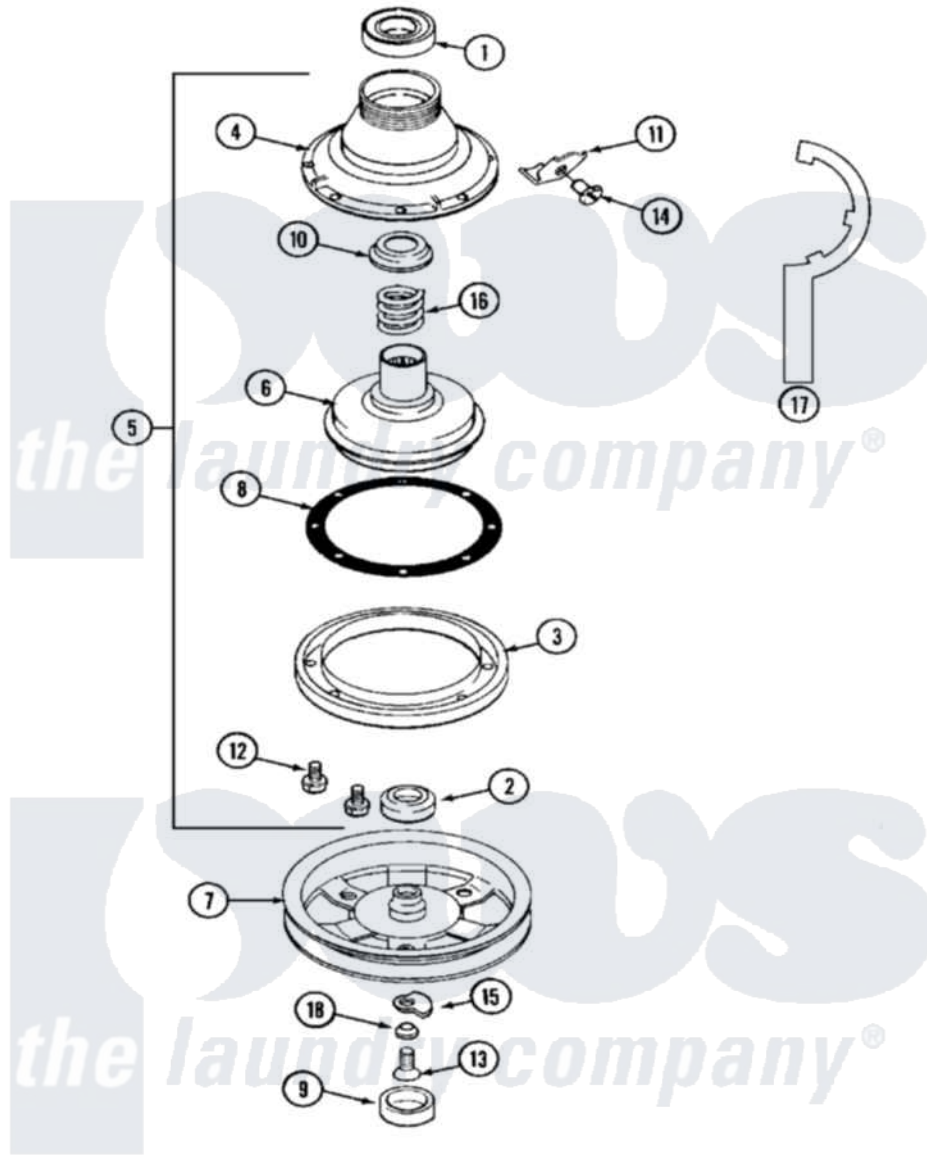

Maytag MAT12CSAGW 07 - CLUTCH & BRAKE

Maytag [Commercial Maytag MAT12CSAGW Washer Parts](#) Parts Diagram 07 - CLUTCH & BRAKE
 Click on the part number to view part

Item	Original Part Number	Replaced By	Status	Part Description
001	Y200720	22003441		Bearing, Rear
002	200835			Bearing, Brake Rotor
003	211043	6-2011900		Brake Asse
004	211045	6-2011900		Brake Asse
005	201190	6-2011900		Brake Asse
006	201126	6-2011900		Brake Asse
007	211059	6-2301530		Pulley
"	22001441	22002432		Pulley Assembly
"	22002431	6-2301550		Pulley Assembly
"	22002432			Pulley Assembly
008	211042	6-2011900		Brake Asse
009	22002428			Cover, Dust
"	NLA		Not Available	CAP, OIL RETAINER
010	211039	6-2011900		Brake Asse
011	213325			Clip, Retaining
012	211000			SCREW, BRAKE DRUM (HEX HEAD)

013	211375	681582	Screw
014	213326		Bolt, Sems Retaining Clip
015	211089		Lug, Stop Pulley
016	211041	6-2011900	Brake Asse
017	Y038315	038315	Tool
018	211090	22003555	Washer, Stop Lug