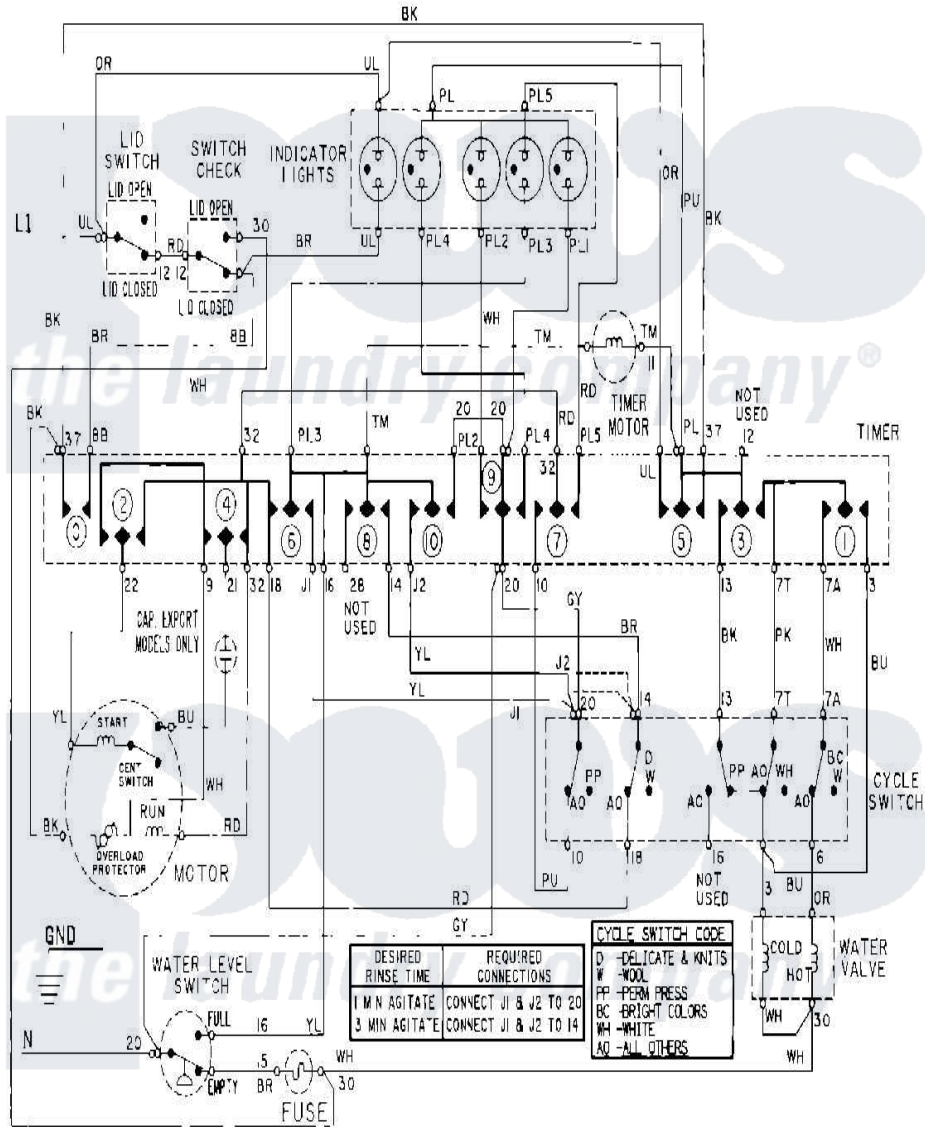

Maytag MAT12CSAGW 08 - WIRING INFORMATION

Maytag Commercial Maytag MAT12CSAGW Washer Parts Parts Diagram 08 - WIRING INFORMATION
 Click on the part number to view part

Item	Original Part Number	Replaced By	Status	Part Description
001	NLA		Not Available	WIRING INFORMATION
"	NLA		Not Available	WIRING INFORMATION