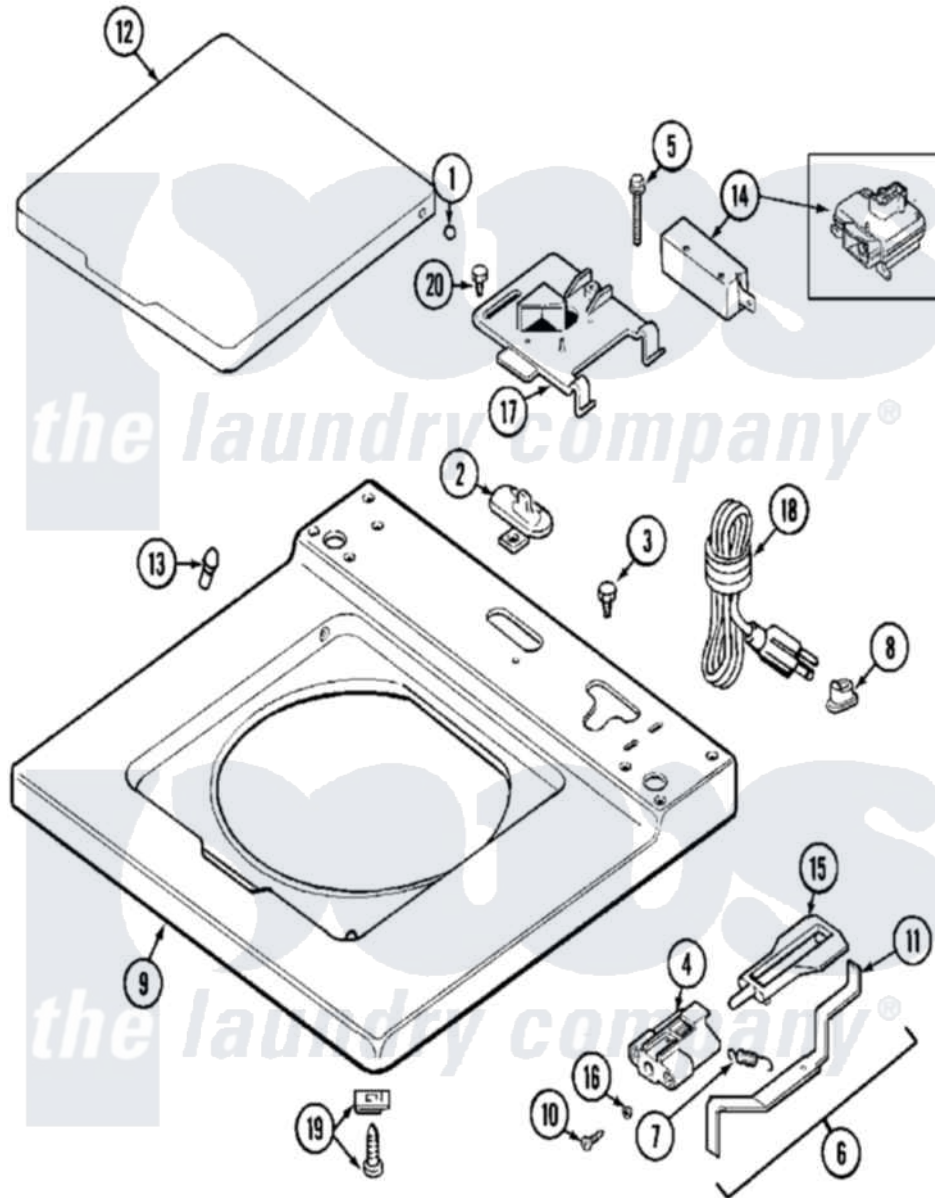

Maytag MAT12CSAGW 09 - TOP

Maytag [Commercial Maytag MAT12CSAGW Washer Parts](#) Parts Diagram 09 - TOP
 Click on the part number to view part

Item	Original Part Number	Replaced By	Status	Part Description
001	211726			Hinge, Ball Lid
002	207159	489355		Screw, 8 X 1/2
"	22001298			Cap, Top Cover
003	210186	3370225		Screw
004	22002135			Bracket, Unbalance
"	NLA		Not Available	BRACKET, UNBALANCE----NA
005	213501			Screw, No.6-20 X 1-1/8 Inch
006	22001681			Unbalance Lever Assembly
"	22001969			Unbalance Lever Assembly
007	213720			Spring, Lid Switch
008	211881			Grommet, Cord Part Not Used-Gas Models Only
"	216183			Grommet, Cord Export
"	22002532	216183		Grommet, Cord Export
009	216423	3370225		Screw
"	22001867	22001970		Cover Assembly, Top

"	22001920		Fuse
"	22001921	10091101	Block-Fuse
"	22001970		Cover Assembly, Top
"	22001971	22002888	Cover, Top
"	22002142		Cover Assembly, Top --NA
"	NLA	Not Available	COVER, TOP (ALM)
010	910182	25-7809	Screw, No.6-20 1/2 Flthd Torx
011	22001672		Lever, Unbalance
"	22001968		Lever, Unbalance
012	22001341		Lid W/Legend
"	22001342	22002656	Lid, With Legend
"	22001594	22001341	Lid W/Legend
013	212716		Bumper, Lid
014	22001682		Switch Assembly, Lid W/4amp Fuse
"	22001922		Sub-Harness
"	22001967	12001908	Switch-Lid
"	22002383	22003813	Lid Switch
015	216255		Plunger, Lid Switch
016	211500		Washer, Bracket To Top Cover
017	22001678		Bracket, Switch And Fuse
018	205056	204590	Cord, Power
"	208569	Not Available	CORD, POWER
"	208746	Not Available	CORD, POWER (EXPORT)
"	208749	Not Available	CORD, POWER (EXPORT)
"	22001351	Not Available	CORD, POWER
"	22001549	22003062	Cord, Power
"	NLA	Not Available	CORD, POWER
019	204445		Screw And Fastener Assembly
020	207159	489355	Screw, 8 X 1/2
021	22003417		Actuator Kit