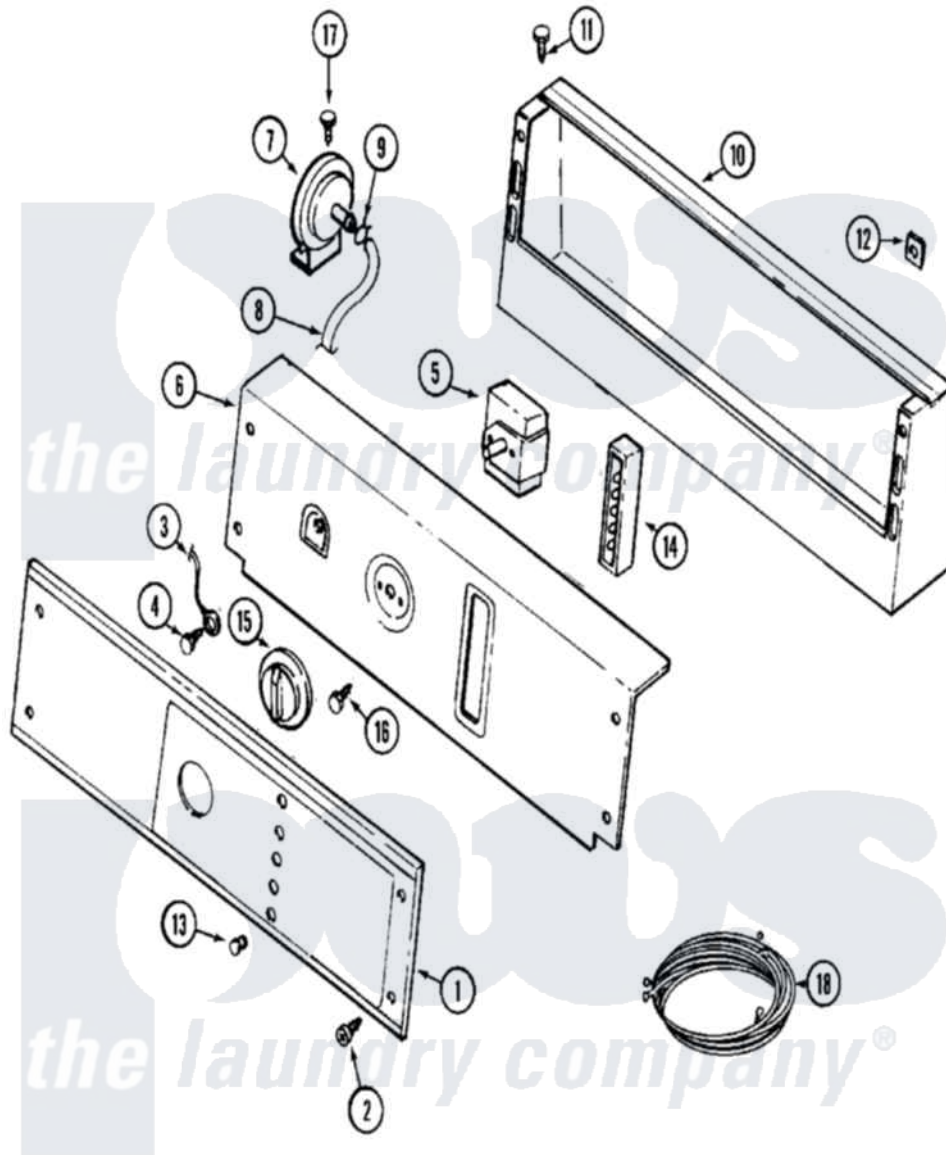

Maytag MAT12CSAKL 01 - CONTROL PANEL

Maytag [Commercial Maytag MAT12CSAKL Washer Parts](#) Parts Diagram 01 - CONTROL PANEL
 Click on the part number to view part

Item	Original Part Number	Replaced By	Status	Part Description
001	22001884			Panel, Control
"	NLA		Not Available	PANEL, CONTROL (W/LENS)
002	215506			Screw, Control Panel Overlay
003	204807			Ground Wire, Supp. Plte To Top Cover
004	210186	3370225		Screw
005	205353			Switch, DiAl-A-FABRIC
006	22001592			(WHT)
"	NLA		Not Available	BRACKET, BACK (ALM)
007	22001308			Switch, Water Level
008	212942	22001619		Tube, Water Level Switch
009	410296	596669		Clamp, Manifold
010	206780			Control Cover Assembly
"	206780L	206780		Control Cover Assembly
"	211149			Clip, Capacitor
"	211294	90767		Screw, 8A X 3/8 HeX Washer Head Tapping

"	Y200832		Capacitor
011	212276	W10116760	Screw
012	215003		Fastener, Panel And Bracket
013	215564		Lens, Indicator Light
014	206881		Indicator, Light
"	206882	W10133276	Indicator, Five Light
015	206894		Knob, Selector
"	215561	206894	Knob, Selector
016	Y313588	488234	Screw 8-32 X 1/4
017	211294	90767	Screw, 8A X 3/8 HeX Washer Head Tapping
018	22001088		Wire Harness, Main
"	22001093		Wire Harness, Main
"	22002223	22002256	Wire Harness Kit
"	22002256		Wire Harness Kit
"	22002324		Wire Harness
"	314531		Connector, Edgeboard
"	NLA	Not Available	HARNESS, WIRE
"	Y312953		Terminal, Edgeboard