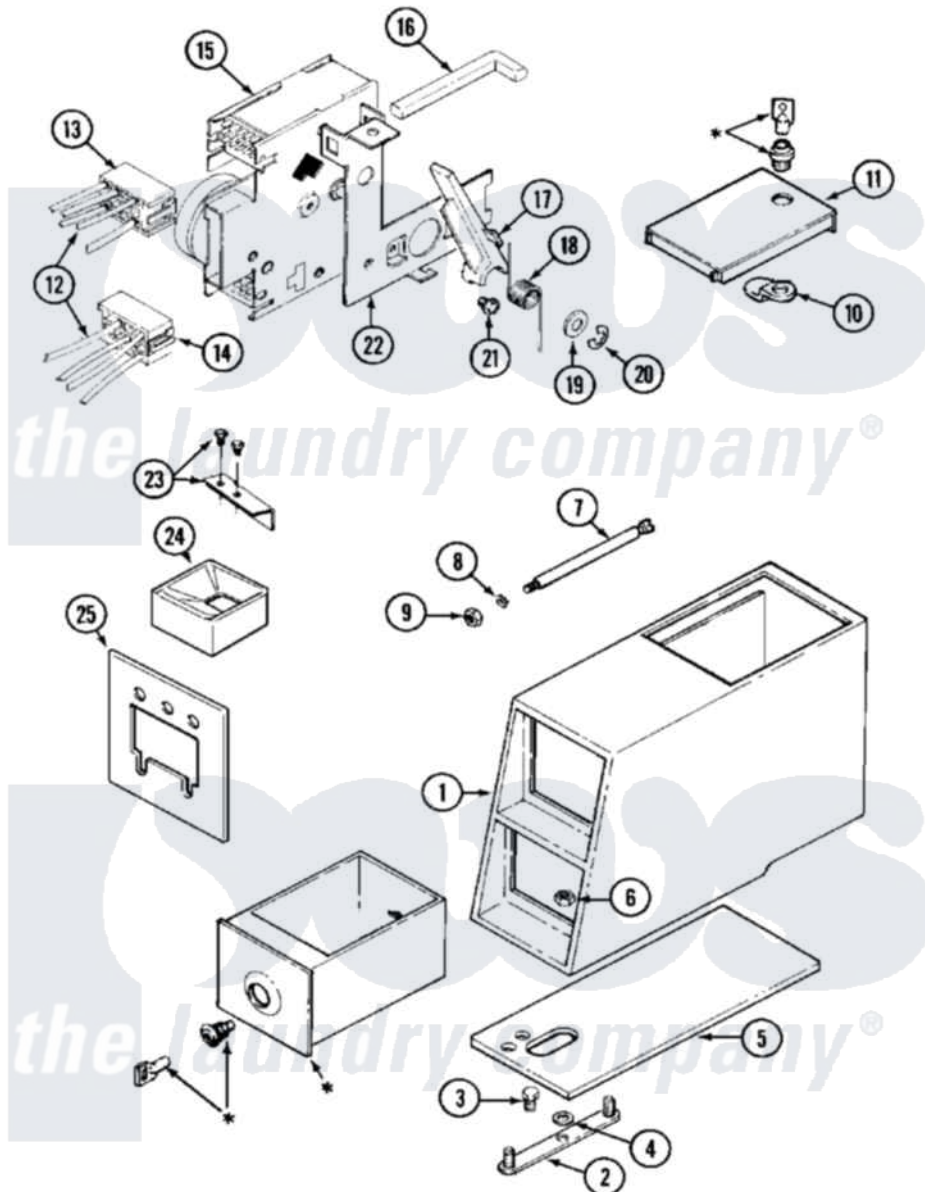

# Maytag MAT12CSAKL 02 - CONTROL CENTER

\* CONTACT YOUR COMMERCIAL LAUNDRY DISTRIBUTOR

Maytag [Commercial Maytag MAT12CSAKL Washer Parts](#) Parts Diagram 02 - CONTROL CENTER

[Click on the part number to view part](#)

Item	Original Part Number	Replaced By	Status	Part Description
001	22002478		Not Available	VAULT, COIN (WHT) (ORIGINAL COIN VAULT NLA USE
"	22002479	<a href="#">22002885</a>		Vault, Coin
002	22001810		Not Available	STRAP, MOUNTING
003	<a href="#">211294</a>	<a href="#">90767</a>		Screw, 8A X 3/8 HeX Washer Head Tapping
004	<a href="#">910309</a>			Washer, Mounting Strap
005	<a href="#">22001870</a>			Gasket, Coin Vault
"	<a href="#">22001874</a>			Gasket, Coin Vault
006	<a href="#">Y052740</a>	<a href="#">62739</a>		Nut, Lock
007	<a href="#">211605</a>			Bezel, Timer Dial
"	22001903	<a href="#">8576635</a>		Bolt
008	<a href="#">910387</a>			Lockwasher, Vault Assembly
009	<a href="#">Y052721</a>			Nut, Terminal Block Plate
010	NLA		Not Available	CAM, LOCKING
011	<a href="#">22001881</a>			Grommet, Double