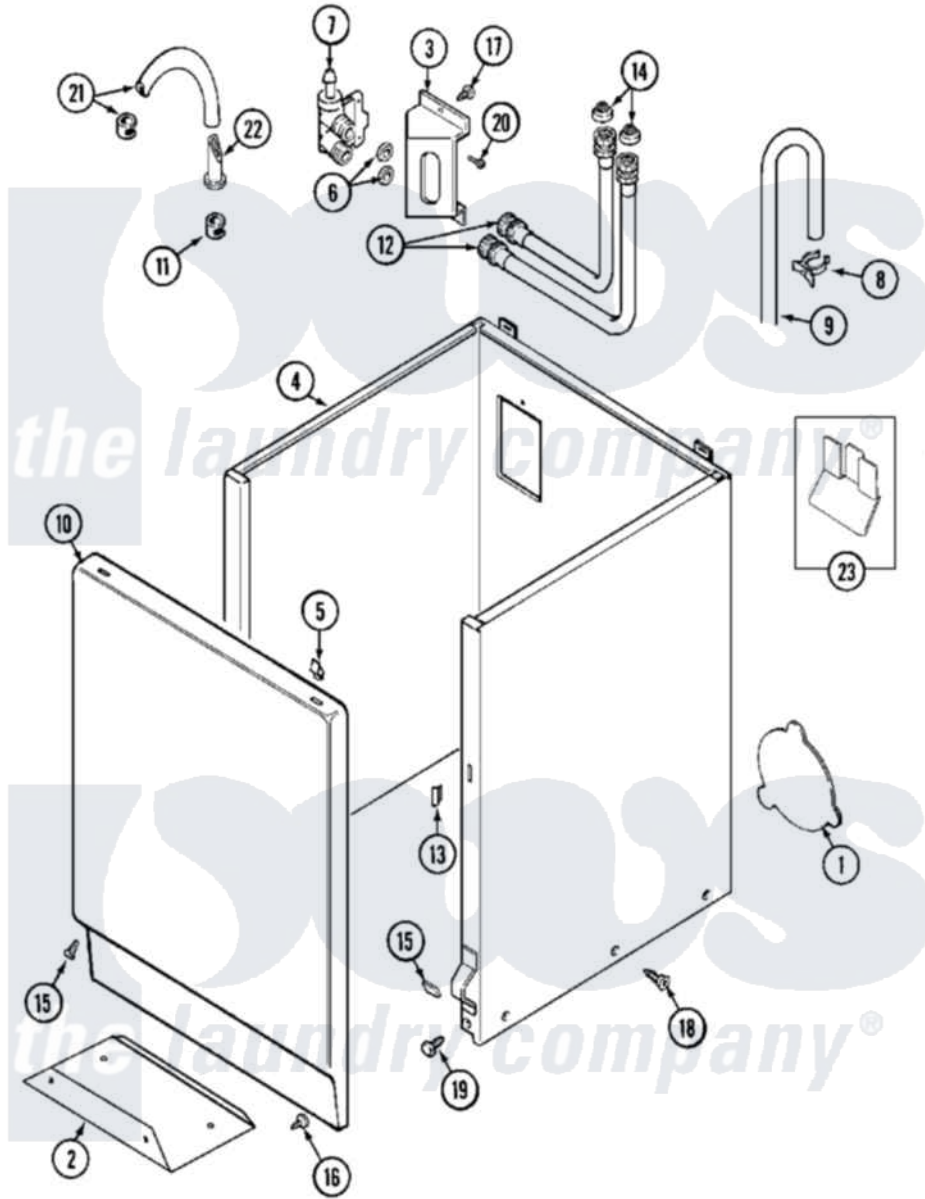

Maytag MAT12CSAKL 03 - CABINET

Maytag [Commercial Maytag MAT12CSAKL Washer Parts](#) Parts Diagram 03 - CABINET
 Click on the part number to view part

Item	Original Part Number	Replaced By	Status	Part Description
001	211294	90767		Screw, 8A X 3/8 HeX Washer Head Tapping
"	212985	22002924		Plate, Access
"	NLA		Not Available	PLATE, ACCESS
002	213846			Guard, Belt
003	214812	22002361		Bracket, Water Valve
"	22003217	3370225		Screw
004	22001995			Screw Note: Screw, Tumbler Front And Shroud
"	22002381			V-Bracket
"	22002382			Fastener, V-Bracket
"	NLA		Not Available	CABINET (WHT)
005	22001650			Fastener, Spring
006	Y013783			Washer, Inlet Hose
007	205161	489503		Clamp
"	214337	96160		Screen
"	22001604			Valve, Water 120V 60Hz

"	22001605		Valve, Water 240V 50hz
008	22001815	22002765	Clip, Hose
009	22001816		Hose, Drain
"	22002700	22003410	Hose, Drain
"	22002701	22003814	Retainer, Drain Hose
010	22001803	Not Available	PANEL, FRONT (WHT)
"	22001804	22002653	Panel, Front
"	33001268	Not Available	PAD, DOOR
011	205161	489503	Clamp
012	205828	202860	Inlet Hose Assembly
"	208100	76313	Hosefill
013	214376	22002331	Spacer, Front Panel
014	200961	12001413	Strainer And Washer Kit
015	213280	204439	Screw And Fstner Assembly
"	22001496		Front Panel Fastener And Screw
016	211294	90767	Screw, 8A X 3/8 HeX Washer Head Tapping
017	212276	W10116760	Screw
018	213007		Xfor Cabinet See Cabinet, Back
019	213121	3400111	Screw, 12-14 X 5/8
"	213122	27001200	Screw
020	Y313561		Screw---NA
021	22001608	22001954	Injector Hose And Clamp Kit
022	22001900		Preventer, Back Flow
023	22001972		Clip, Cabinet