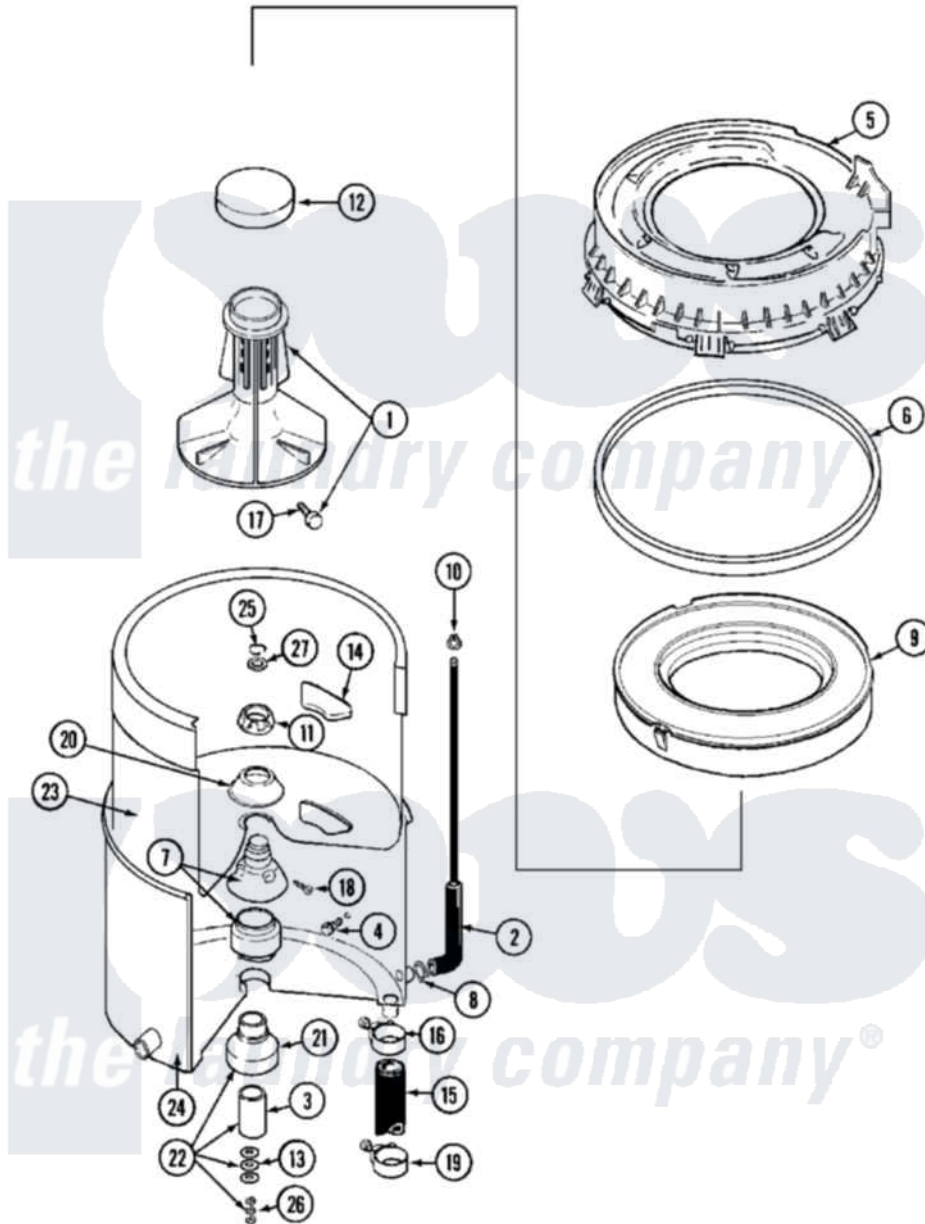

Maytag MAT12CSAKL 04 - TUB

Maytag [Commercial Maytag MAT12CSAKL Washer Parts](#) Parts Diagram 04 - TUB
 Click on the part number to view part

Item	Original Part Number	Replaced By	Status	Part Description
001	208543			Agitator
002	212942	22001619		Tube, Water Level Switch
003	211130			Bearing Liner, Tub Bearing
004	200744	W10175939		Bolt
"	205254	W10175938		Bolt
005	22001606	12001270		Kit, Injector Acc.
006	Y22001201	22001007		Gasket, Cover To Tub
007	22001648	6-2095720		Mounting S
008	211641			Clamp, 1-1/16"
009	22001142			Ring, Balance
010	410296	596669		Clamp, Manifold
011	211047	6-2110472		Nut- Clamp
012	215532			Cap, Agitator
013	211100			Washer, Outer Tub
014	215980			Plug, Filter Hole
015	Y212989			Hose, Outer Tub To Pump

016	22001640	285655	Clamp, Hose
017	206478	Not Available	SCREW & WASHER FOR AGITATOR
018	22001423		Set Screw, Mounting Stem
019	22001640	285655	Clamp, Hose
020	211210		Washer, Clamping Nut
021	200824	6-2040130	Tub Bearin
022	204013	6-2040130	Tub Bearin
023	22001141	Y2201881	Tub, Inner Short White SP
024	22001115	22003312	Tub, Outer
025	Y015667		Retaining Ring
026	Y054867		Washer, Lock
027	Y015666		Washer, Retaining -