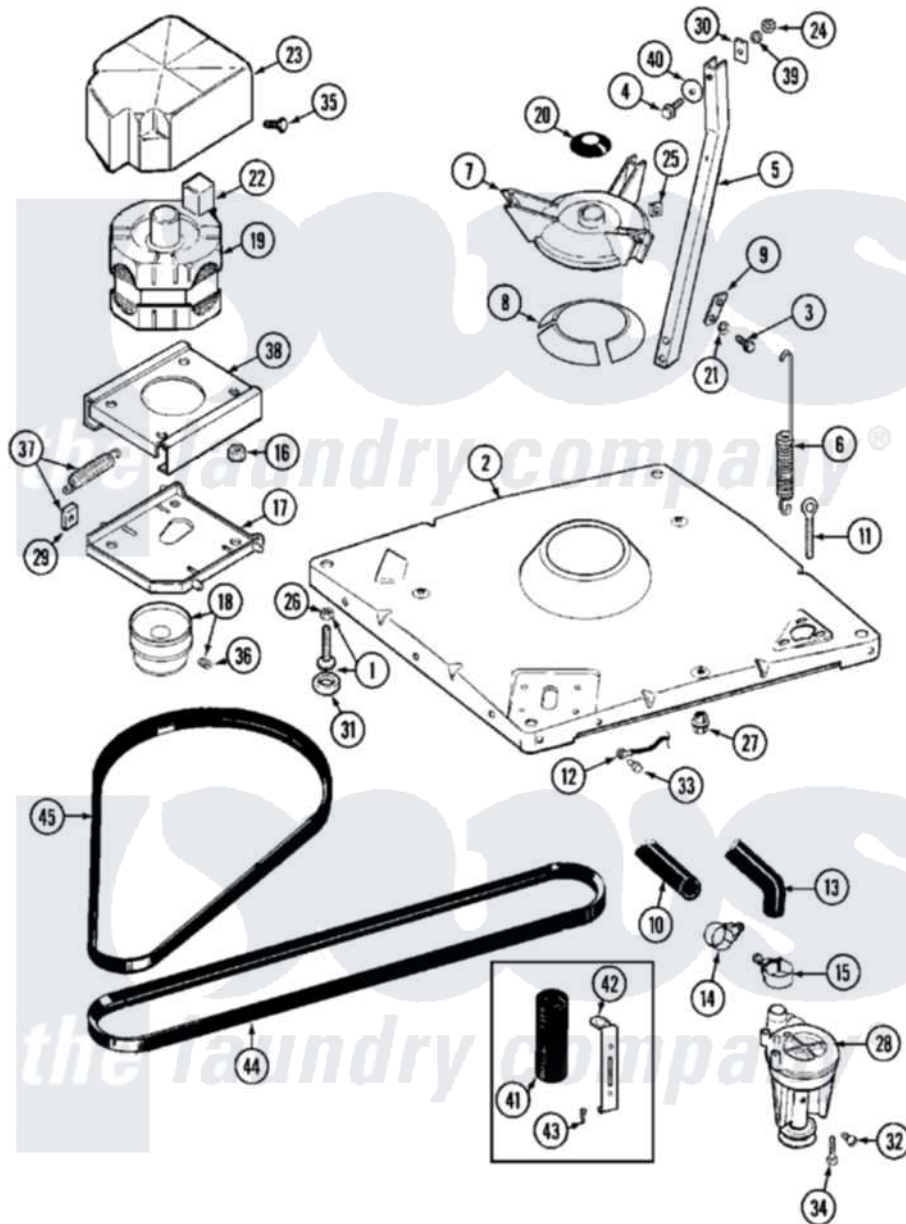

Maytag MAT12CSAKL 05 - BASE

Maytag Commercial Maytag MAT12CSAKL Washer Parts Parts Diagram 05 - BASE
 Click on the part number to view part

Item	Original Part Number	Replaced By	Status	Part Description
001	Y302699	22003428		Leg, Adjustable
002	22001172	22002150		Base
003	Y015627			Screw- Hex
004	200744	W10175939		Bolt
"	205254	W10175938		Bolt
005	213100		Not Available	PART NOT USED
006	22001300			Spring, Centering
007	203725			Damper W/Bolt And Clip
008	203956			Damper Pad Kit
009	213073			Washer, Double Brace
010	22001816			Hose, Drain
011	216416			Bolt, Eye/Centering Spring
012	901220			Ground Wire
013	Y212989			Hose, Outer Tub To Pump
014	Y22001820	285655		Clamp, Hose
015	22001640	285655		Clamp, Hose