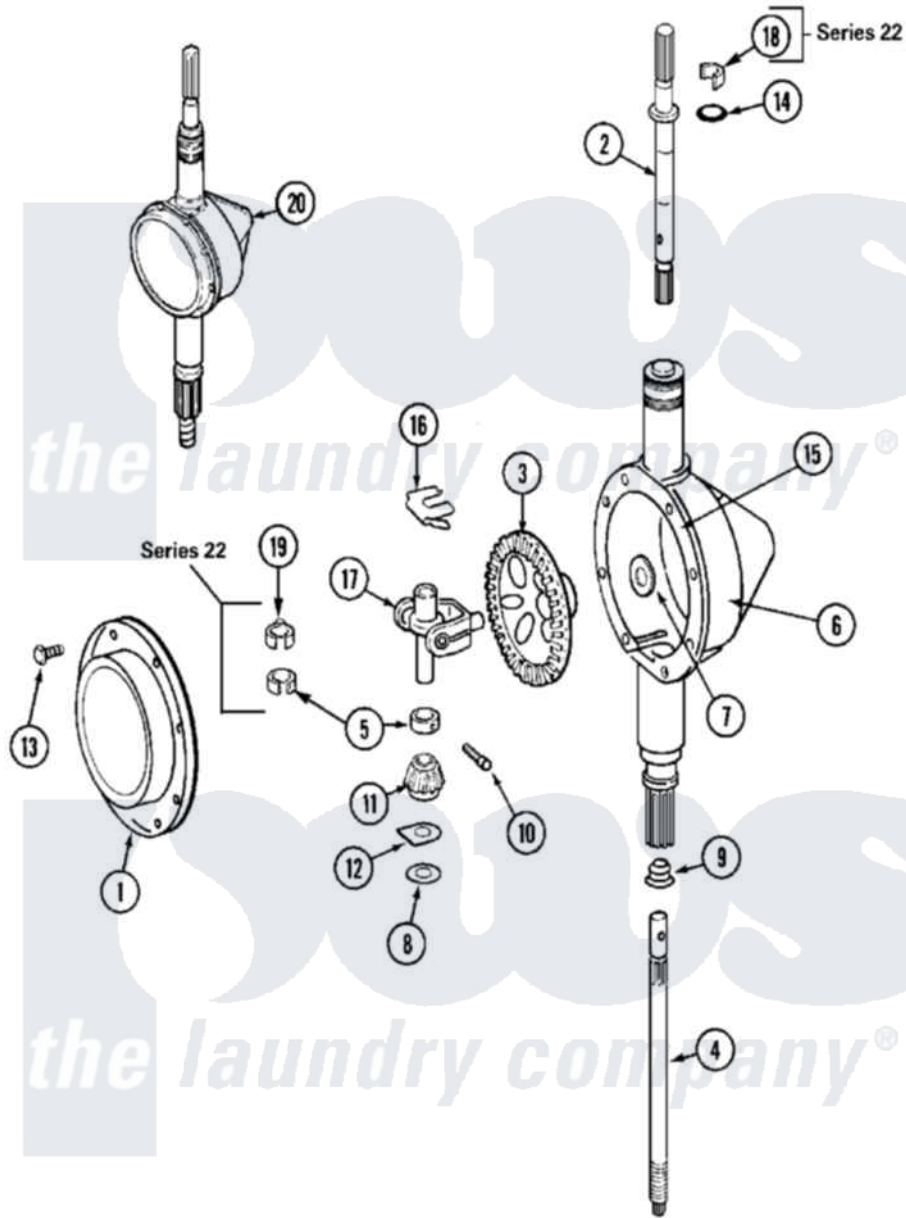

Maytag MAT12CSAKL 06 - TRANSMISSION

Maytag [Commercial Maytag MAT12CSAKL Washer Parts](#) Parts Diagram 06 - TRANSMISSION
 Click on the part number to view part

Item	Original Part Number	Replaced By	Status	Part Description
001	206628			Cover, Transmission
002	207153	6-2097820		Kit- Shaft
"	22002415	6-2168983		Shaft- Agi
003	206713	6-2067130		Gear- Beve
004	22002343	6-2300060		Shaft- Cen
"	NLA		Not Available	SHAFT, CENTER
005	215415		Not Available	COLLAR, LOWER
"	22002353			Collar, Center Shaft
006	206625	6-2097790		Transmison
"	22002537			Housing, Transmission
"	Y056080	6-0560800		Oil
007	215394			Washer, Bevel Gear
008	211483	6-2114830		Washer- SP
009	206602	207843		Lip Seal Repair Kit
010	W10124350		Not Available	NOT REQUIRED PART OR SEE NOTE
"	Y206629			Pin, Collar

011	215401	W10221114	Pinion
012	215395		Plate, Clutch
013	215417	Not Available	SCREW, TRANSMISSION COVER
014	210690		Seal, Rubber
"	22002417		O-Ring Agitator Shaft
015	Y058700	675652	Adhesive
016	215581		Spring, Agitator Shaft
"	W10124350	Not Available	NOT REQUIRED PART OR SEE NOTE
017	206685	6-2066850	Yoke
018	22002340		Collar, Agitator Shaft
019	22002341		Collar, Lower Plastic Keeper
020	206708	6-2097790	Transmison
"	22002127	6-2097790	Transmison