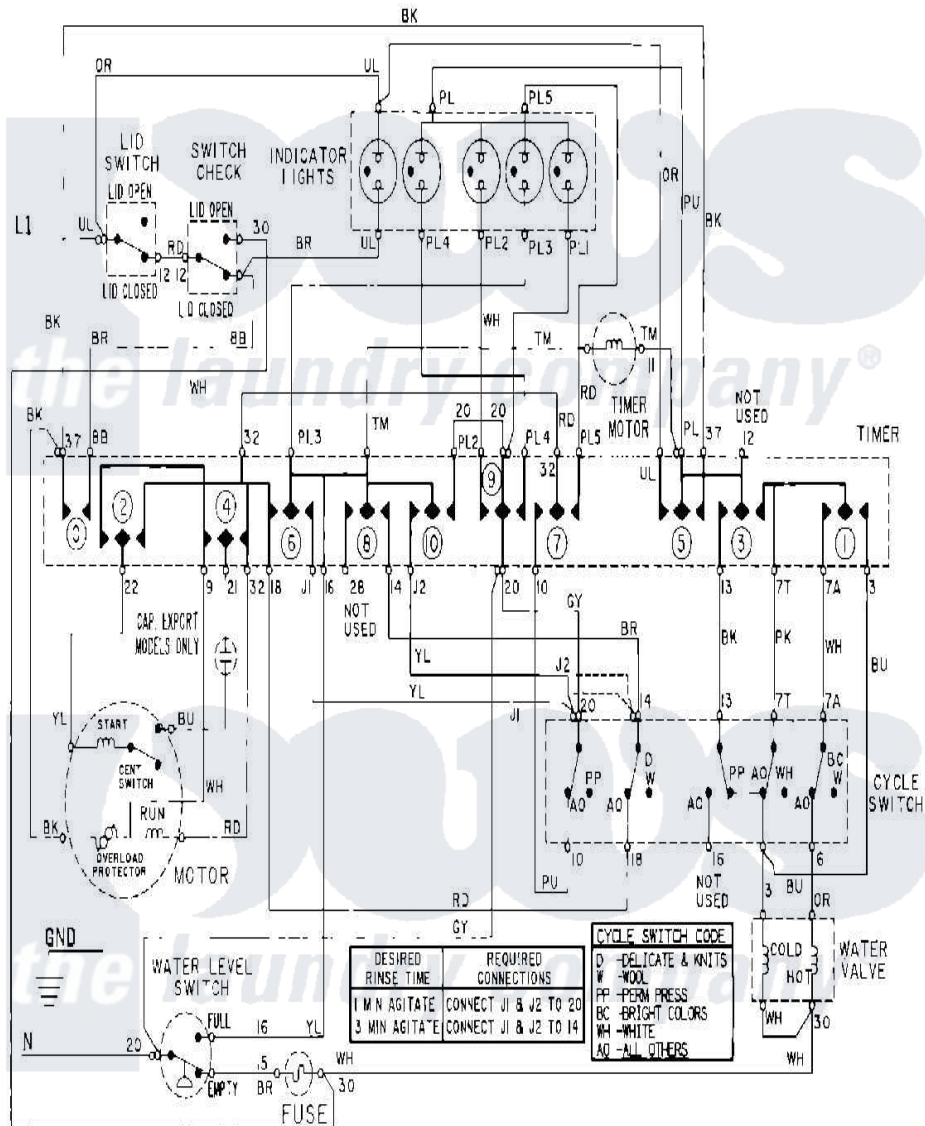

Maytag MAT12CSAKL 08 - WIRING INFORMATION

Maytag [Commercial Maytag MAT12CSAKL Washer Parts](#) Parts Diagram 08 - WIRING INFORMATION
 Click on the part number to view part

Item	Original Part Number	Replaced By	Status	Part Description
001	NLA		Not Available	WIRING INFORMATION
"	NLA		Not Available	WIRING INFORMATION