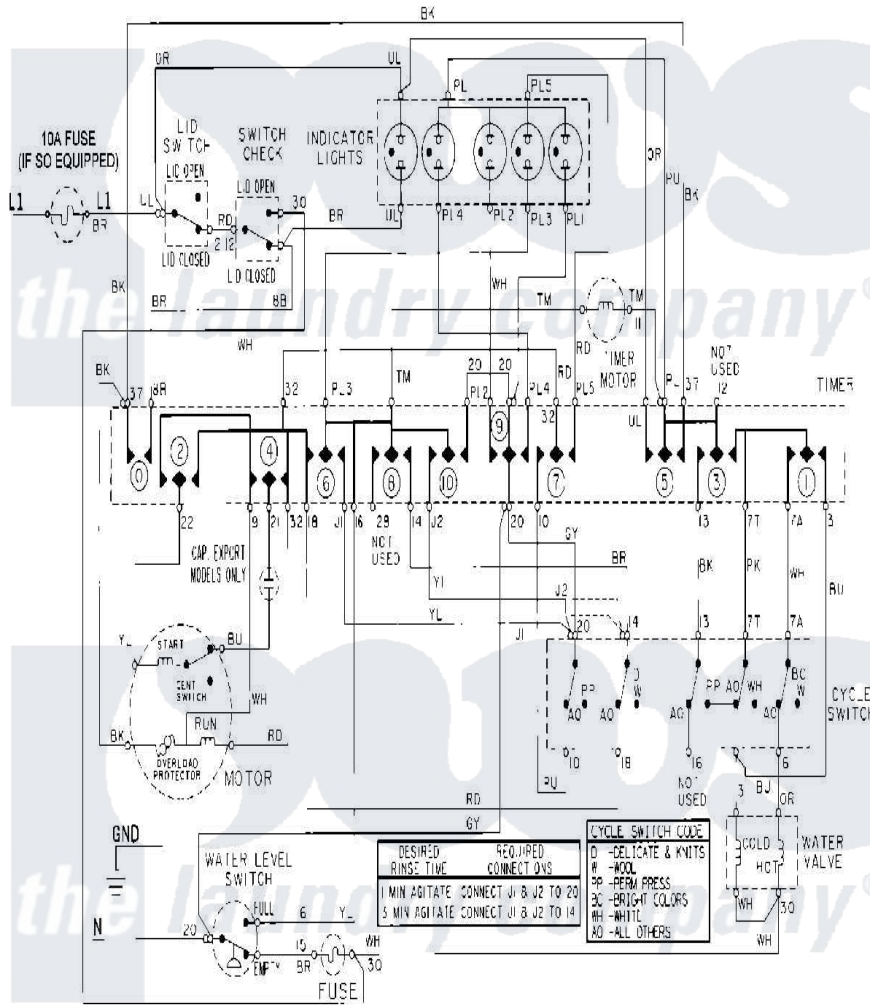

Maytag MAT12CSAKL 09 - WIRING INFORMATION (BSQ)

Maytag [Commercial Maytag MAT12CSAKL Washer Parts](#) Parts Diagram 09 - WIRING INFORMATION (BSQ)
 Click on the part number to view part

Item	Original Part Number	Replaced By	Status	Part Description
001	NLA		Not Available	WIRING INFORMATION