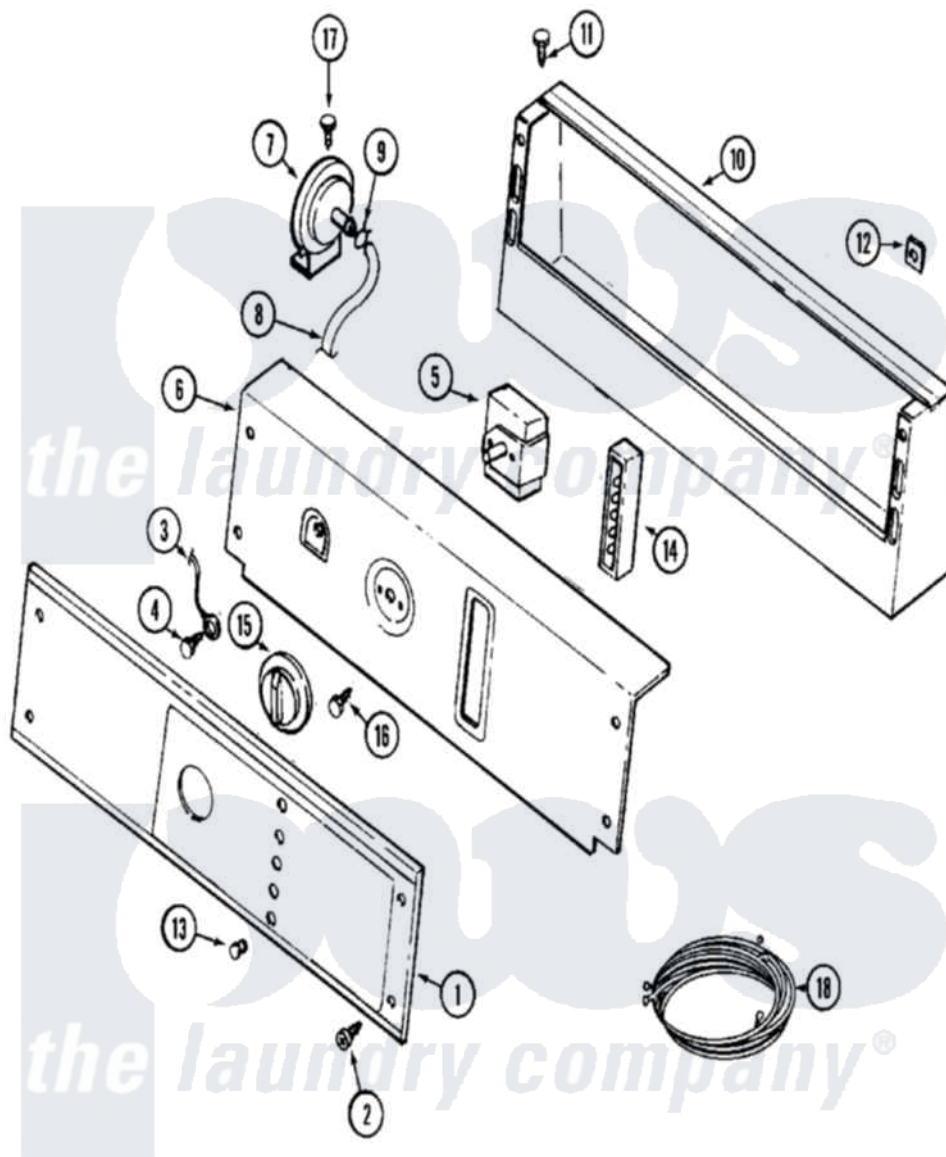

Maytag MAT12CSAQ 01 - CONTROL PANEL (BSQ)

Maytag [Commercial Maytag MAT12CSAQ Washer Parts](#) Parts Diagram 01 - CONTROL PANEL (BSQ)
 Click on the part number to view part

Item	Original Part Number	Replaced By	Status	Part Description
001	22001884			Panel, Control
002	215506			Screw, Control Panel Overlay
003	204807			Ground Wire, Supp. Plte To Top Cover
004	210186	3370225		Screw
005	205353			Switch, DiAl-A-Fabric
006	22002883			Bracket, Back
007	22001308			Switch, Water Level
008	212942	22001619		Tube, Water Level Switch
009	410296	596669		Clamp, Manifold
010	211149			Clip, Capacitor
"	211294	90767		Screw, 8A X 3/8 HeX Washer Head Tapping
"	22002884			Console
"	Y200832			Capacitor
011	212276	W10116760		Screw
012	215003			Fastener, Panel And Bracket

013	215564		Lens, Indicator Light
014	206881		Indicator, Light
"	206882	W10133276	Indicator, Five Light
015	206894		Knob, Selector
"	215561	206894	Knob, Selector
016	Y313588	488234	Screw 8-32 X 1/4
017	211294	90767	Screw, 8A X 3/8 HeX Washer Head Tapping
018	22002256		Wire Harness Kit
"	314531		Connector, Edgeboard
"	NLA	Not Available	MOTOR CAPACITOR KIT---NA
"	Y312953		Terminal, Edgeboard