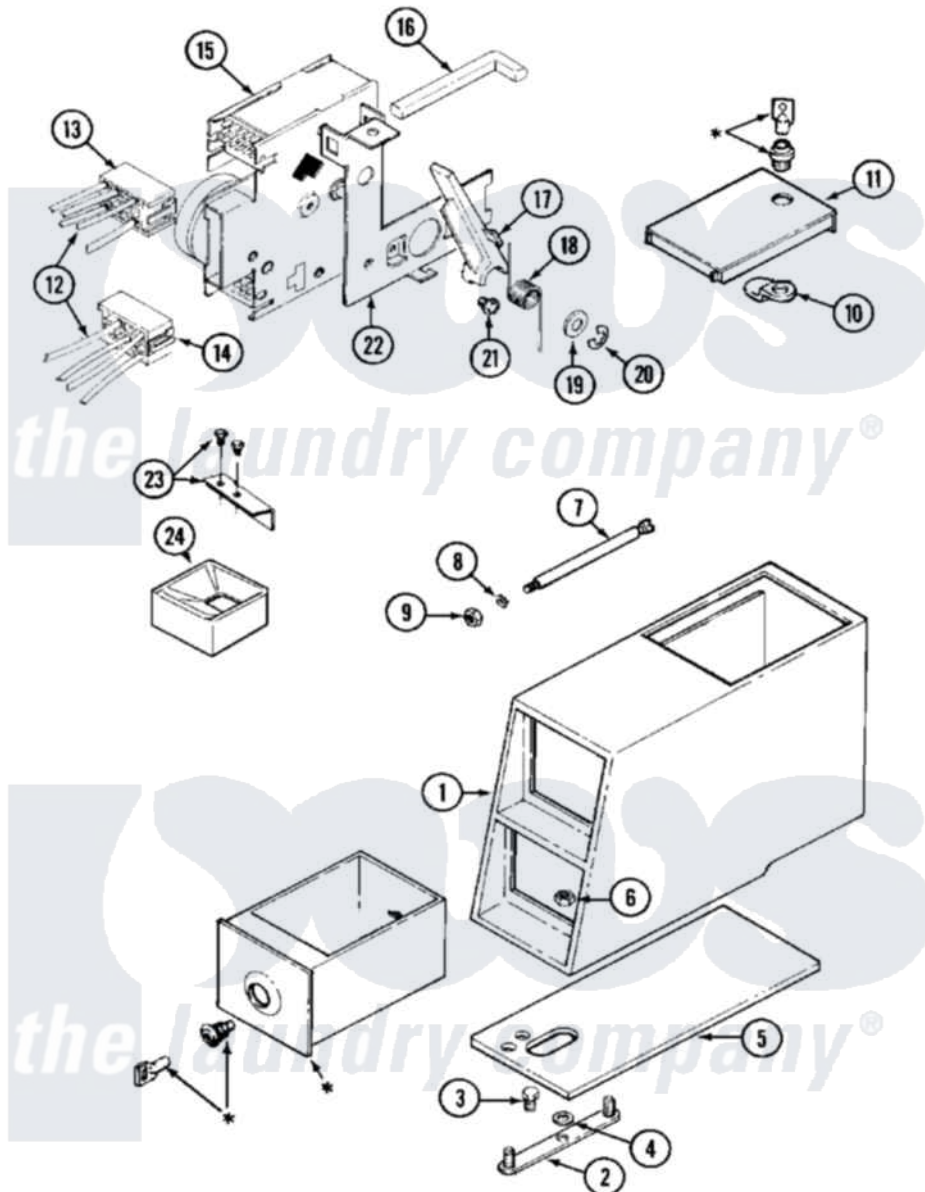

Maytag MAT12CSAKQ 02 - CONTROL CENTER (BSQ)

* CONTACT YOUR COMMERCIAL LAUNDRY DISTRIBUTOR

Maytag [Commercial Maytag MAT12CSAKQ Washer Parts](#) Parts Diagram 02 - CONTROL CENTER (BSQ)

[Click on the part number to view part](#)

Item	Original Part Number	Replaced By	Status	Part Description
001	22002885			Vault, Coin
002	22001810		Not Available	STRAP, MOUNTING
003	211294	90767		Screw, 8A X 3/8 HeX Washer Head Tapping
004	910309			Washer, Mounting Strap
005	22002599			Gasket, Coin Vault
006	Y052740	62739		Nut, Lock
007	211605			Bezel, Timer Dial
"	22001903	8576635		Bolt
008	910387			Lockwasher, Vault Assembly
009	Y052721			Nut, Terminal Block Plate
010	NLA		Not Available	CAM, LOCKING
011	22001881			Grommet, Double
"	22001882			Latch, Access Door
"	22001883	214354		Screw, Top Cover To Cabnt.
"	22002886	22003692		Timer Access Door Assembly
012	22001088			Wire Harness, Main

"	22001093		Wire Harness, Main
"	22002223	22002256	Wire Harness Kit
"	NLA	Not Available	HARNESS, WIRE (CS)
013	22001885		Housing, Connector ---N
014	22001886		Housing, Connector
015	22001083		Timer
"	22001087		Timer
016	216442		Rod, Actuator
017	22001042		Pivot Arm, Timer
018	214663		Spring For Timer Lever
019	22001398		Retainer, Spring---NA
020	Y312270		Clip, Spring Retainer
021	216412		Screw, Bracket To Timer
022	212276	W10116760	Screw
"	22001043		Bracket, Timer
023	22001811	22003415	Actuator K
"	22001813	22003417	Actuator Kit
024	22002533		Weld Assembly, Funnel
"	22002534		Bolt, Carriage
025	NLA	Not Available	DOUBLE ACTUATOR DOOR KIT (WHT)