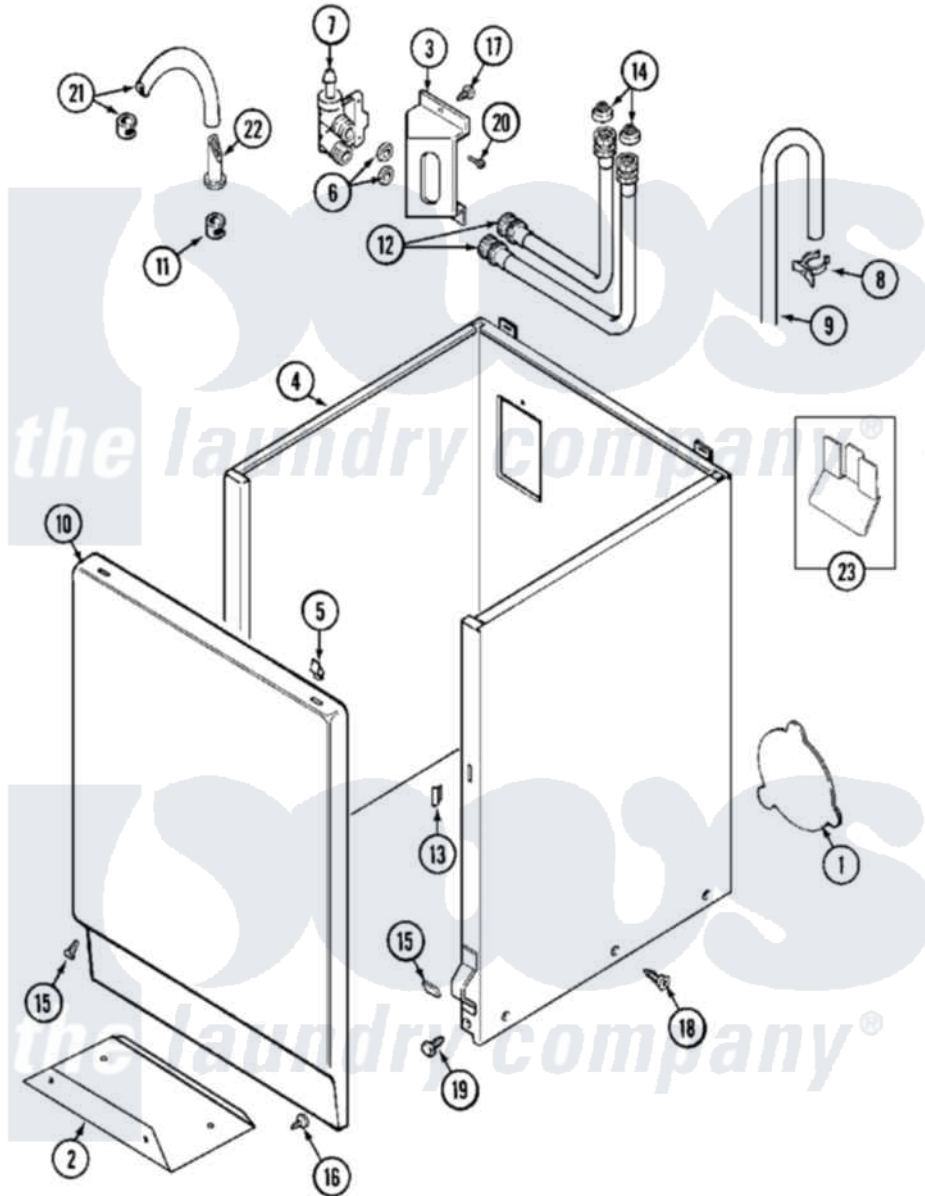

Maytag MAT12CSAKQ 03 - CABINET (BSQ)

Maytag [Commercial Maytag MAT12CSAKQ Washer Parts](#) Parts Diagram 03 - CABINET (BSQ)
 Click on the part number to view part

Item	Original Part Number	Replaced By	Status	Part Description
001	211294	90767		Screw, 8A X 3/8 HeX Washer Head Tapping
"	212985	22002924		Plate, Access
"	NLA		Not Available	PLATE, ACCESS
002	213846			Guard, Belt
003	214812	22002361		Bracket, Water Valve
"	22003217	3370225		Screw
004	22001995			Screw Note: Screw, Tumbler Front And Shroud
"	22002381			V-Bracket
"	22002382			Fastener, V-Bracket
"	22002657		Not Available	CABINET ASSEMBLY (BSQ)
005	22001650			Fastener, Spring
006	Y013783			Washer, Inlet Hose
007	205161	489503		Clamp
"	214337	96160		Screen
"	22001604			Valve, Water 120V 60Hz

"	22001605		Valve, Water 240V 50hz
008	22001815	22002765	Clip, Hose
009	22001816		Hose, Drain
"	22002700	22003410	Hose, Drain
"	22002701	22003814	Retainer, Drain Hose
010	22002653		Panel, Front
011	205161	489503	Clamp
012	205828	202860	Inlet Hose Assembly
"	208100	76313	Hosefill
013	214376	22002331	Spacer, Front Panel
014	200961	12001413	Strainer And Washer Kit
015	213325		Clip, Retaining
"	22001496		Front Panel Fastener And Screw
016	211294	90767	Screw, 8A X 3/8 HeX Washer Head Tapping
017	212276	W10116760	Screw
018	213007		Xfor Cabinet See Cabinet, Back
019	213121	3400111	Screw, 12-14 X 5/8
"	213122	27001200	Screw
020	Y313561		Screw----NA
021	22001608	22001954	Injector Hose And Clamp Kit
022	22001900		Preventer, Back Flow
023	22001972		Clip, Cabinet