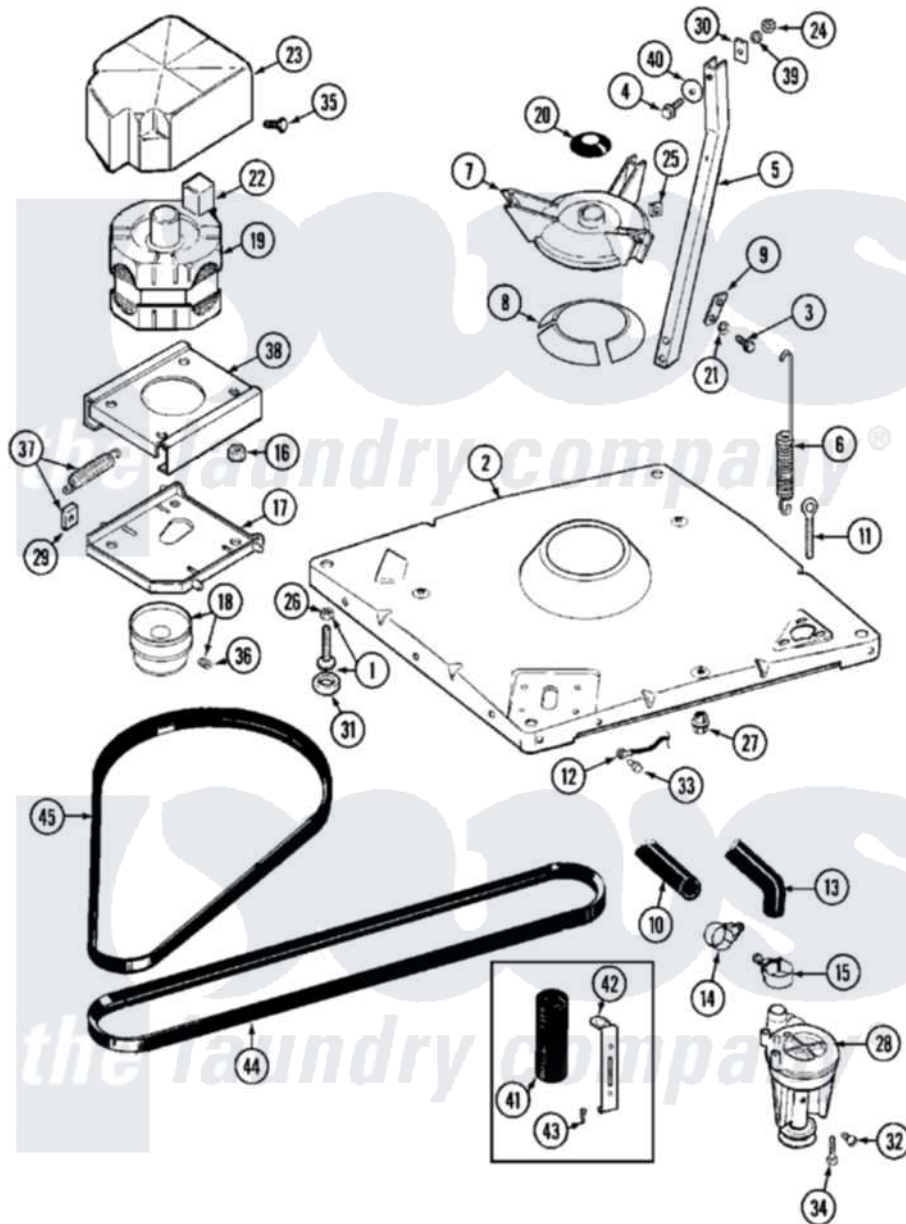

Maytag MAT12CSAQ 05 - BASE (BSQ)

Maytag [Commercial Maytag MAT12CSAQ Washer Parts](#) Parts Diagram 05 - BASE (BSQ)
 Click on the part number to view part

Item	Original Part Number	Replaced By	Status	Part Description
001	Y302699	22003428		Leg, Adjustable
002	22001172	22002150		Base
003	Y015627			Screw- Hex
004	200744	W10175939		Bolt
"	205254	W10175938		Bolt
005	213100		Not Available	PART NOT USED
006	22001300			Spring, Centering
007	203725			Damper W/Bolt And Clip
008	203956			Damper Pad Kit
009	213073			Washer, Double Brace
010	22001816			Hose, Drain
011	216416			Bolt, Eye/Centering Spring
012	901220			Ground Wire
013	Y212989			Hose, Outer Tub To Pump
014	Y22001820	285655		Clamp, Hose
015	22001640	285655		Clamp, Hose