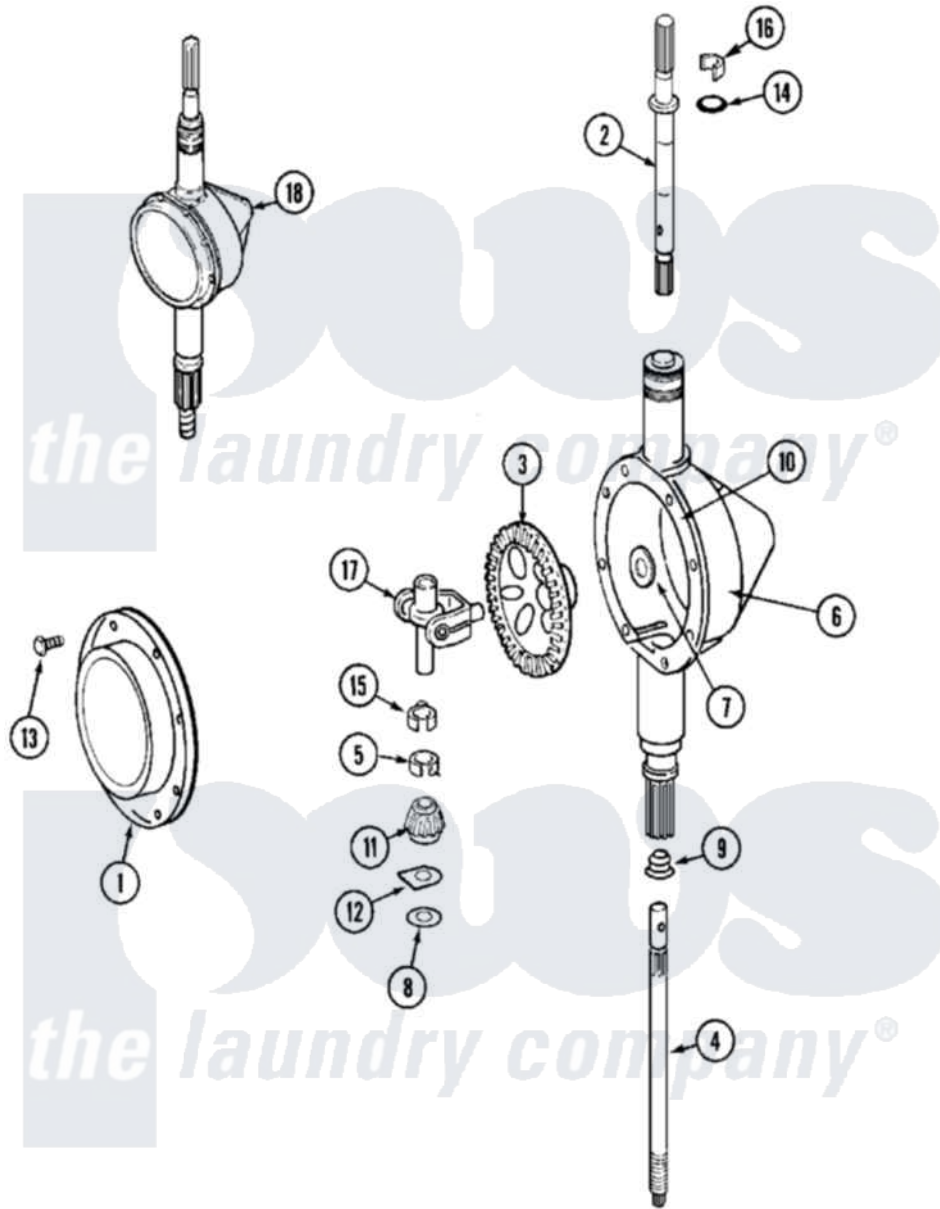

Maytag MAT12CSAQ 06 - TRANSMISSION (BSQ)

Maytag Commercial Maytag MAT12CSAQ Washer Parts Parts Diagram 06 - TRANSMISSION (BSQ)
 Click on the part number to view part

Item	Original Part Number	Replaced By	Status	Part Description
001	206628			Cover, Transmission
002	22002415	6-2168983		Shaft- Agi
003	206713	6-2067130		Gear- Beve
004	22002343	6-2300060		Shaft- Cen
005	22002353			Collar, Center Shaft
006	22002537			Housing, Transmission
"	Y056080	6-0560800		Oil
007	215394			Washer, Bevel Gear
008	211483	6-2114830		Washer- SP
009	206602	207843		Lip Seal Repair Kit
010	Y058700	675652		Adhesive
011	215401	W10221114		Pinion
012	215395			Plate, Clutch
013	215417		Not Available	SCREW, TRANSMISSION COVER
014	22002417			O-Ring AgitatOr Shaft
015	22002341			Collar, Lower Plastic Keeper

016 [22002340](#)

Collar, Agitator Shaft

017 206685

[6-2066850](#)

Yoke

018 22002127

[6-2097790](#)

Transmison