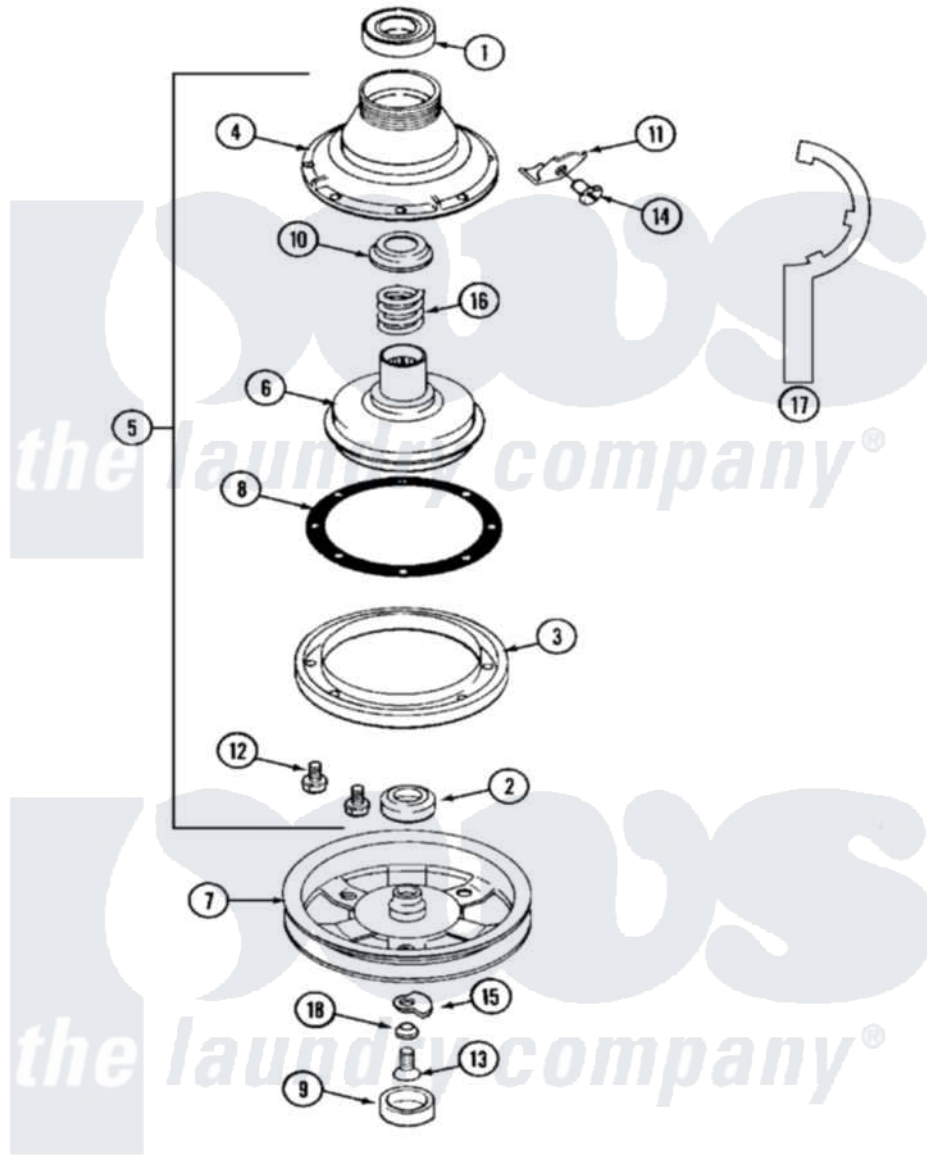

Maytag MAT12CSAQ 07 - CLUTCH & BRAKE (BSQ)

Maytag Commercial Maytag MAT12CSAQ Washer Parts Parts Diagram 07 - CLUTCH & BRAKE (BSQ)
 Click on the part number to view part

Item	Original Part Number	Replaced By	Status	Part Description
001	Y200720	22003441		Bearing, Rear
002	200835			Bearing, Brake Rotor
003	211043	6-2011900		Brake Asse
004	211045	6-2011900		Brake Asse
005	201190	6-2011900		Brake Asse
006	201126	6-2011900		Brake Asse
007	22002431	6-2301550		Pulley Assembly
"	22002432			Pulley Assembly
008	211042	6-2011900		Brake Asse
009	22002428			Cover, Dust
010	211039	6-2011900		Brake Asse
011	213325			Clip, Retaining
012	211000			SCREW, BRAKE DRUM (HEX HEAD)
013	211375	681582		Screw
014	213326			Bolt, Sems Retaining Clip
015	211089			Lug, Stop Pulley

016	211041	6-2011900	Brake Asse
017	Y038315	038315	Tool
018	211090	22003555	Washer, Stop Lug