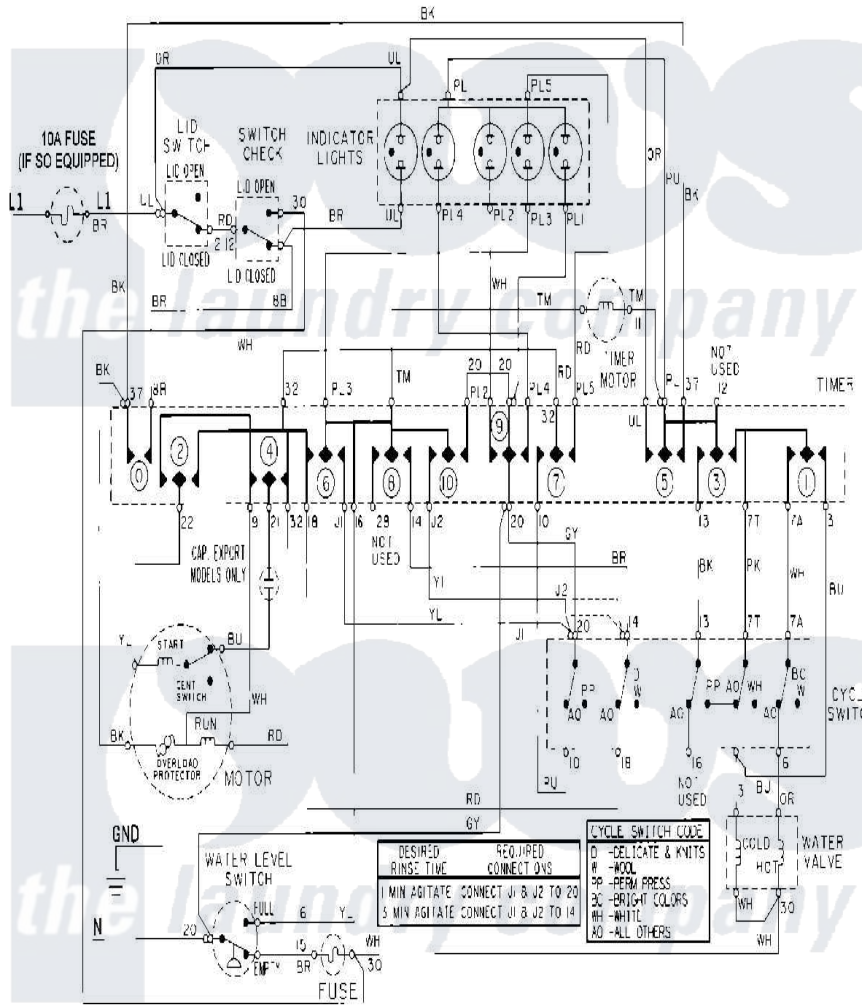

Maytag MAT12CSAQ 08 - WIRING INFORMATION (BSQ)

Maytag Commercial Maytag MAT12CSAQ Washer Parts Parts Diagram 08 - WIRING INFORMATION (BSQ)
 Click on the part number to view part

Item	Original Part Number	Replaced By	Status	Part Description
001	NLA		Not Available	WIRING INFORMATION