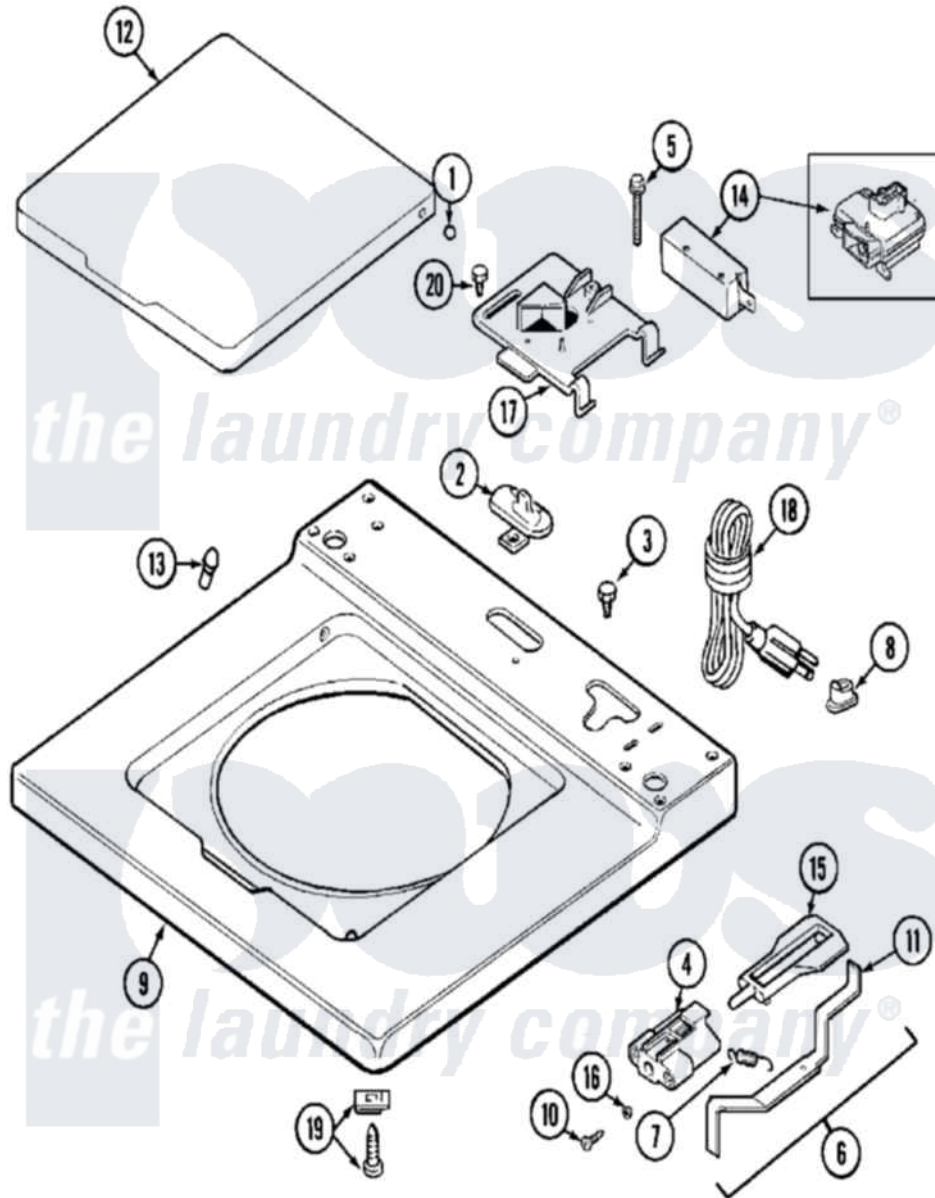

Maytag MAT12CSAQ 09 - TOP (BSQ)

Maytag [Commercial Maytag MAT12CSAQ Washer Parts](#) Parts Diagram 09 - TOP (BSQ)
 Click on the part number to view part

Item	Original Part Number	Replaced By	Status	Part Description
001	211726			Hinge, Ball Lid
002	207159	489355		Screw, 8 X 1/2
"	22001298			Cap, Top Cover
003	210186	3370225		Screw
004	22002135			Bracket, Unbalance
005	204445			Screw And Fastener Assembly
006	22001969			Unbalance Lever Assembly
007	213720			Spring, Lid Switch
008	211881			Grommet, Cord Part Not Used-Gas Models Only
"	22002532	216183		Grommet, Cord Export
009	22002888			Cover, Top
010	910182	25-7809		Screw, No.6-20 1/2 Flthd Torx
011	22001968			Lever, Unbalance
012	22002656			Lid, With Legend
013	212716			Bumper, Lid
014	22001967	12001908		Switch-Lid

015	216255		Plunger, Lid Switch
016	211500		Washer, Bracket To Top Cover
017	22001678		Bracket, Switch And Fuse
018	205056	204590	Cord, Power
"	208569	Not Available	CORD, POWER
"	208746	Not Available	CORD, POWER (EXPORT)
"	208749	Not Available	CORD, POWER (EXPORT)
"	22001351	Not Available	CORD, POWER
"	22001549	22003062	Cord, Power
"	NLA	Not Available	CORD, POWER
019	204445		Screw And Fastener Assembly
020	207159	489355	Screw, 8 X 1/2
021	22003417		Actuator Kit