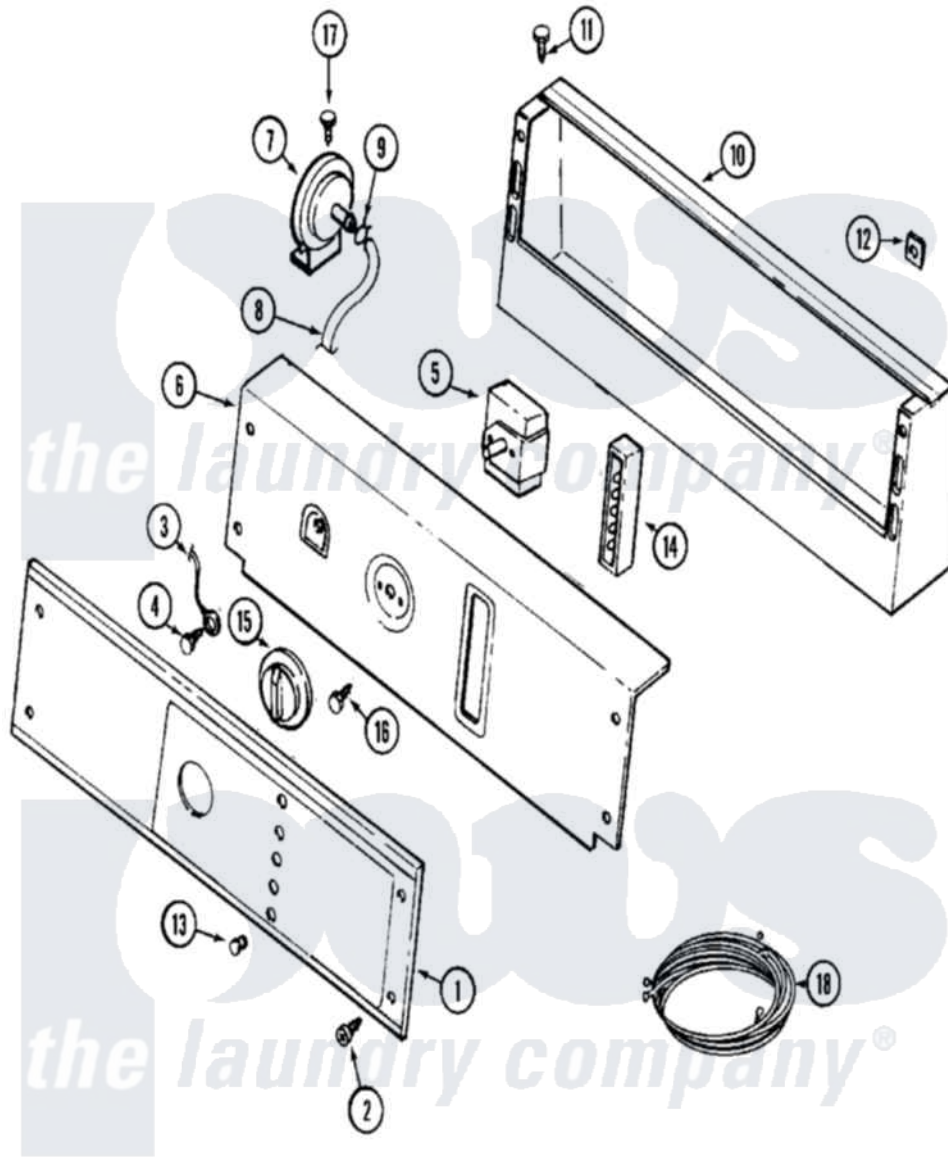

Maytag MAT12CSDAQ 01 - CONTROL PANEL

Maytag Commercial Maytag MAT12CSDAQ Washer Parts Parts Diagram 01 - CONTROL PANEL
 Click on the part number to view part

Item	Original Part Number	Replaced By	Status	Part Description
001	22004319			Panel, Control W/Lens
002	215506			Screw, Control Panel Overlay
003	22001959			Wire, Ground
004	22003817	3370225		Screw
005	205353			Switch, DiAl-A-FABRIC
006	22003096			Bracket, Back
"	22003097			Bracket, Back
007	22001308			Switch, Water Level
008	22001619			Tube, Water Level Switch
009	410296	596669		Clamp, Manifold
010	22003091			Console
"	22003092			Console
011	212276	W10116760		Screw
012	215003			Fastener, Panel And Bracket
013	215564			Lens, Indicator Light
014	206881			Indicator, Light

015	206894		Knob, Selector
016	Y313588	488234	Screw 8-32 X 1/4
017	211168	W10139210	Screw, 8-18 X 5/16
018	22002324		Wire Harness
"	22004389		Harness, Wire
"	22004409		Harness, Wire
"	Y200832		Capacitor