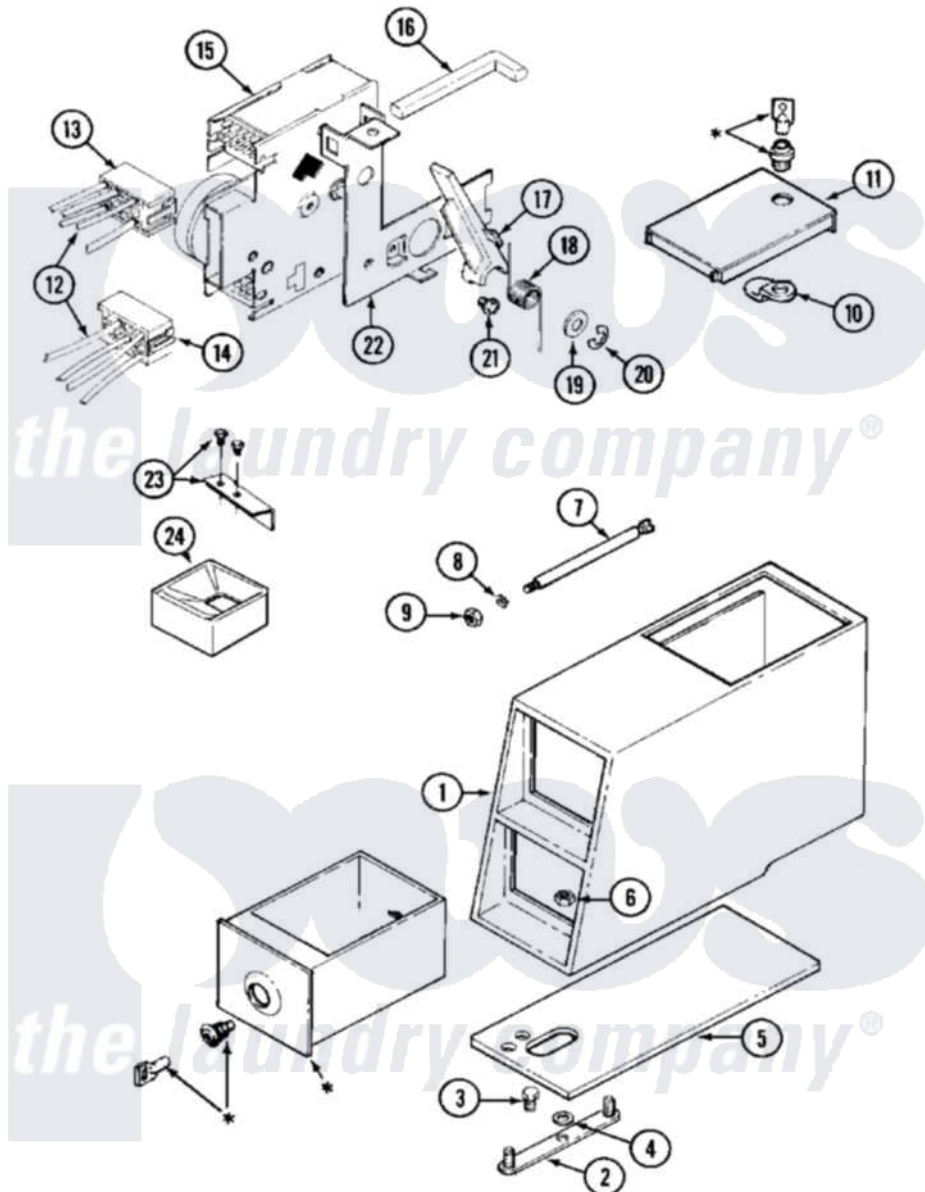

Maytag MAT12CSDAQ 02 - CONTROL CENTER

* CONTACT YOUR COMMERCIAL LAUNDRY DISTRIBUTOR

Maytag [Commercial Maytag MAT12CSDAQ Washer Parts](#) Parts Diagram 02 - CONTROL CENTER

[Click on the part number to view part](#)

Item	Original Part Number	Replaced By	Status	Part Description
001	22002478		Not Available	VAULT, COIN (WHT) (ORIGINAL COIN VAULT NLA USE)
"	22002885			Vault, Coin
002	22001810		Not Available	STRAP, MOUNTING
003	211294	90767		Screw, 8A X 3/8 HeX Washer Head Tapping
004	910309			Washer, Mounting Strap
005	22001870			Gasket, Coin Vault
"	22002599			Gasket, Coin Vault
006	Y052740	62739		Nut, Lock
007	22001903	8576635		Bolt
008	910387			Lockwasher, Vault Assembly
009	Y052721			Nut, Terminal Block Plate
010	22003677			Nut, Locking Cam
"	NLA		Not Available	CAM, LOCKING
011	22003679			Timer Access Door Assembly