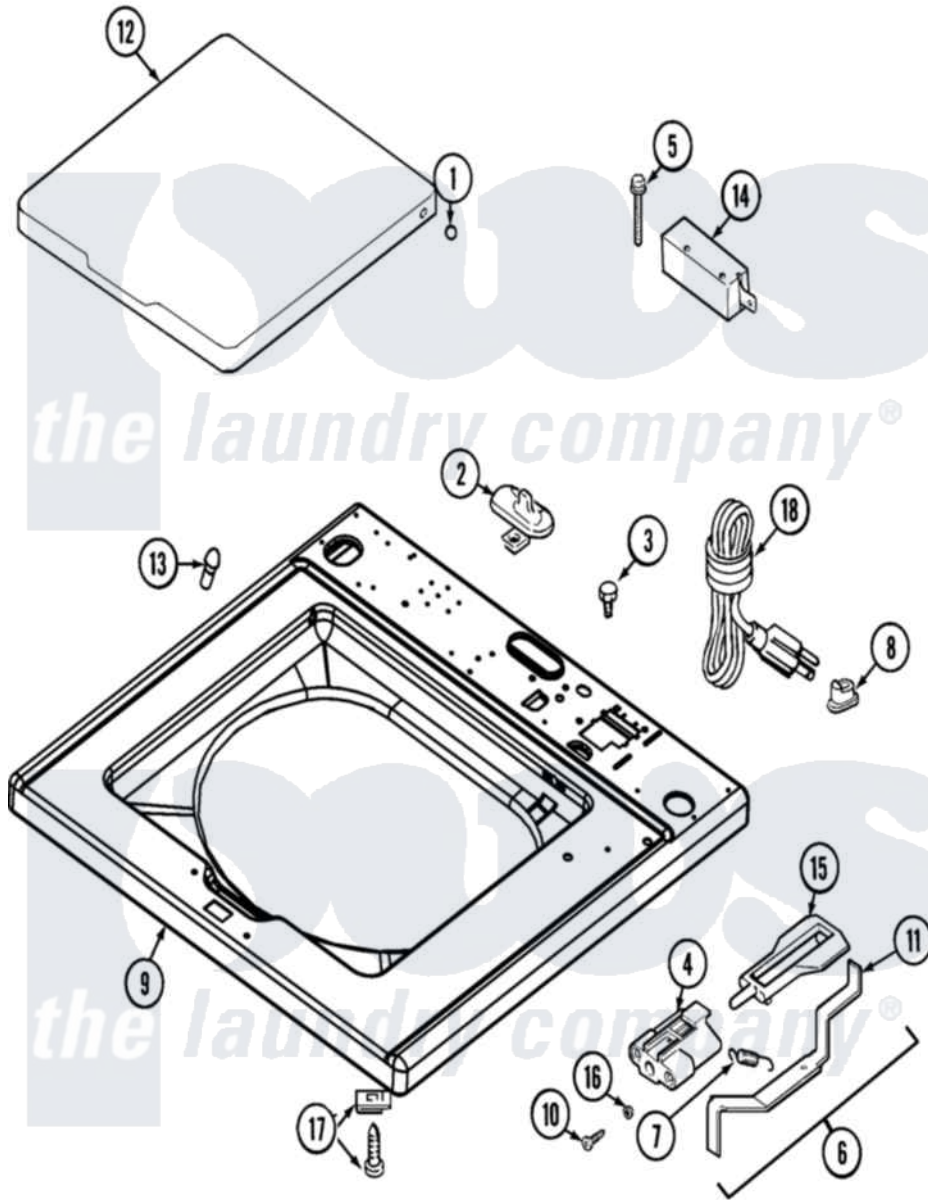

Maytag MAT12CSDAQ 03 - TOP

Maytag [Commercial Maytag MAT12CSDAQ Washer Parts](#) Parts Diagram 03 - TOP
 Click on the part number to view part

Item	Original Part Number	Replaced By	Status	Part Description
001	211726			Hinge, Ball Lid
002	207159	489355		Screw, 8 X 1/2
"	22001298			Cap, Top Cover
003	210186	3370225		Screw
004	22002135			Bracket, Unbalance
005	213501			Screw, No.6-20 X 1-1/8 Inch
006	22001969			Unbalance Lever Assembly
007	213720			Spring, Lid Switch
008	211881			Grommet, Cord Part Not Used-Gas Models Only
009	22001970			Cover Assembly, Top
"	22002888			Cover, Top
010	910182	25-7809		Screw, No.6-20 1/2 Flthd Torx
011	22001672			Lever, Unbalance
012	22001341			Lid W/Legend
"	22002656			Lid, With Legend
013	212716			Bumper, Lid

014	22004243	Switch, Lid
015	216255	Plunger, Lid Switch
016	211500	Washer, Bracket To Top Cover
017	204445	Screw And Fastener Assembly
018	22003027	22003062 Cord, Power