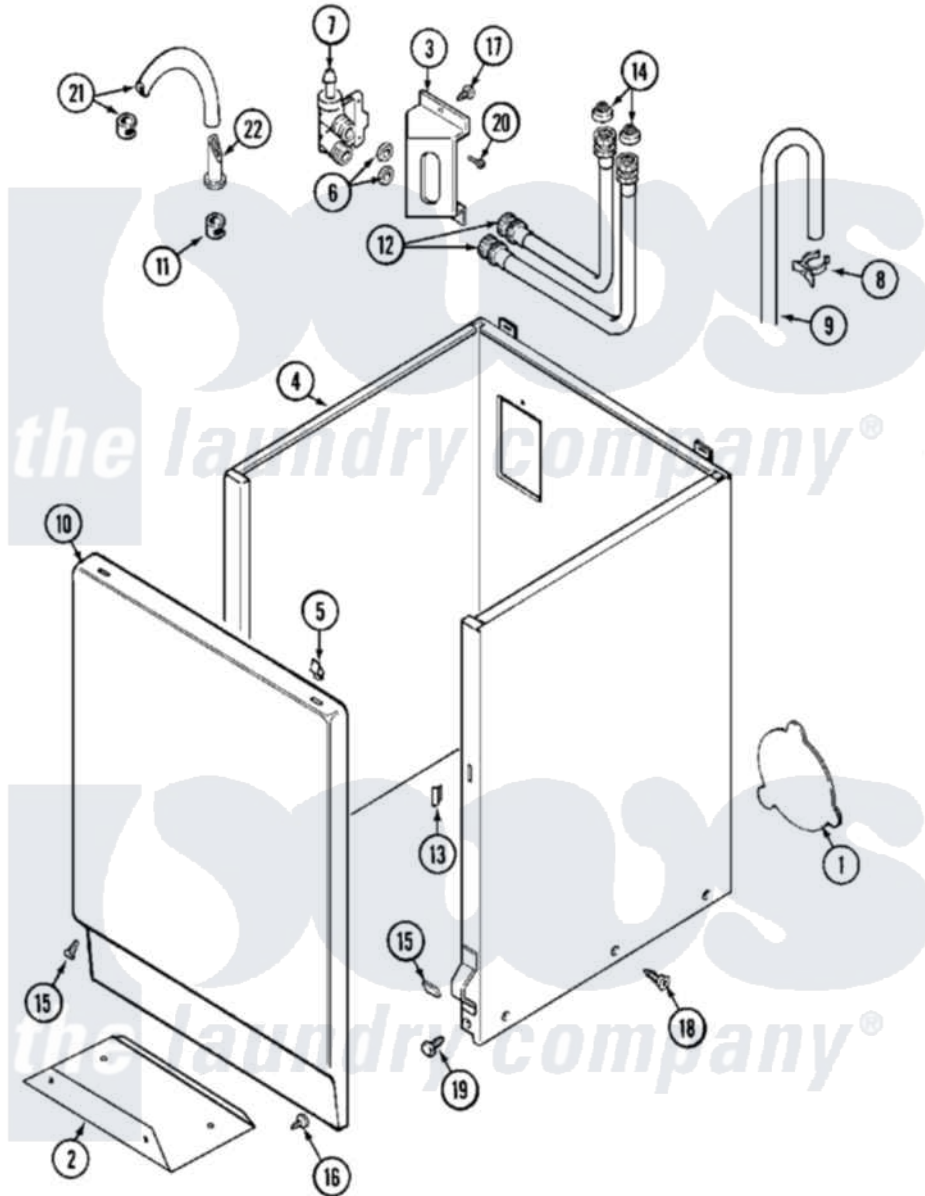

Maytag MAT12CSDAQ 04 - CABINET

Maytag [Commercial Maytag MAT12CSDAQ Washer Parts](#) Parts Diagram 04 - CABINET
 Click on the part number to view part

Item	Original Part Number	Replaced By	Status	Part Description
001	211294	90767		Screw, 8A X 3/8 HeX Washer Head Tapping
"	22002924			Plate, Access
"	NLA		Not Available	PLATE, ACCESS
002	213846			Guard, Belt
003	22002361			Bracket, Water Valve
004	22001995			Screw Note: Screw, Tumbler Front And Shroud
"	22002382			Fastener, V-Bracket
"	22002425			Bracket, "V"
"	22002657		Not Available	CABINET ASSEMBLY (BSQ)
"	22004424		Not Available	CABINET BSQ ASPACK
"	NLA		Not Available	CABINET (WHT)
005	22001650			Fastener, Spring
006	Y013783			Washer, Inlet Hose
007	205161	489503		Clamp
"	22001604			Valve, Water 120V 60Hz

008	22002151		Clip, Hose
009	22003410		Hose, Drain
"	22003814		Retainer, Drain Hose
010	22001803	Not Available	PANEL, FRONT (WHT)
"	22002653		Panel, Front
011	205161	489503	Clamp
012	22003682	12001901	Kit-Inlet Hose Assembly
"	22003683	12001900	Kit-Inlet Hose Assembly
013	22002331		Spacer, Front Panel
014	22002960		Strainer, Washer Inlet
015	213325		Clip, Retaining
"	22001496		Front Panel Fastener And Screw
016	211294	90767	Screw, 8A X 3/8 HeX Washer Head Tapping
017	22003817	3370225	Screw
018	33002190		SCrew, C BraCe, BraCket, Cabinet
019	213121	3400111	Screw, 12-14 X 5/8
"	213122	27001200	Screw
020	Y313561		Screw---NA
021	22001608	22001954	Injector Hose And Clamp Kit
022	22001900		Preventer, Back Flow