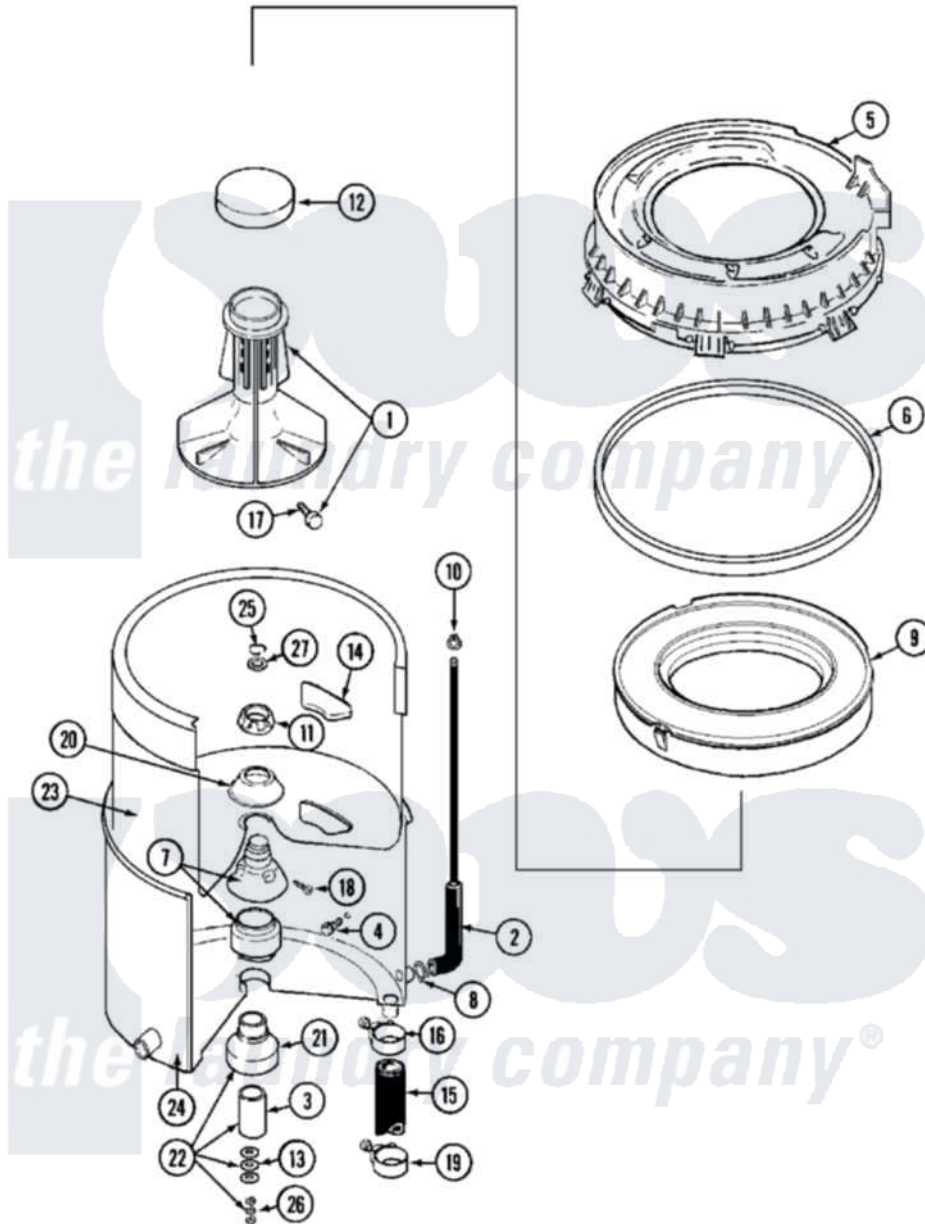

Maytag MAT12CSDAQ 05 - TUB

Maytag [Commercial Maytag MAT12CSDAQ Washer Parts](#) Parts Diagram 05 - TUB
 Click on the part number to view part

Item	Original Part Number	Replaced By	Status	Part Description
001	208543			Agitator
002	22001619			Tube, Water Level Switch
003	211130			Bearing Liner, Tub Bearing
004	200744	W10175939		Bolt
"	205254	W10175938		Bolt
005	22001606	12001270		Kit, Injector Acc.
006	Y22001201	22001007		Gasket, Cover To Tub
007	22001648	6-2095720		Mounting S
008	211641			Clamp, 1-1/16"
009	22001142			Ring, Balance
010	410296	596669		Clamp, Manifold
011	211047	6-2110472		Nut- Clamp
012	215532			Cap, Agitator
013	211100			Washer, Outer Tub
014	215980			Plug, Filter Hole
015	Y212989			Hose, Outer Tub To Pump

016	22001640	285655	Clamp, Hose
017	206478	Not Available	SCREW & WASHER FOR AGITATOR
018	22001423		Set Screw, Mounting Stem
019	22001640	285655	Clamp, Hose
020	211210		Washer, Clamping Nut
021	200824	6-2040130	Tub Bearin
022	204013	6-2040130	Tub Bearin
023	22001140	Y2201881	Tub, Inner Short White SP
024	22003312		Tub, Outer
025	Y015667		Retaining Ring
026	Y054867		Washer, Lock
027	Y015666		Washer, Retaining -