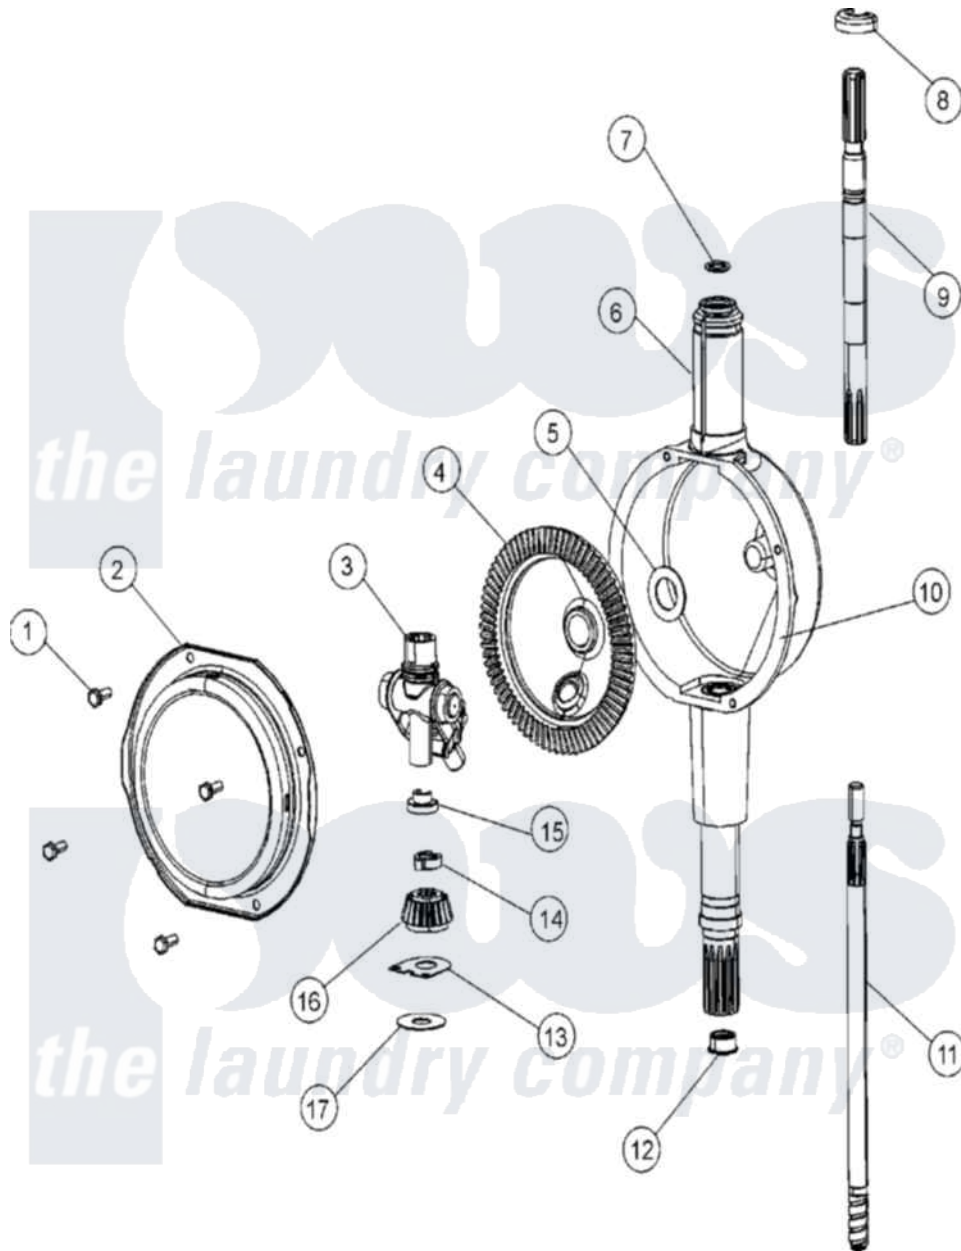

Maytag MAT12CSDAQ 06 - TRANSMISSION

Maytag Commercial Maytag MAT12CSDAQ Washer Parts Parts Diagram 06 - TRANSMISSION
 Click on the part number to view part

Item	Original Part Number	Replaced By	Status	Part Description
001	215417		Not Available	SCREW, TRANSMISSION COVER
002	206628			Cover, Transmission
003	206685	6-2066850		Yoke
004	206713	6-2067130		Gear- Beve
005	215394			Washer, Bevel Gear
006	22002537			Housing, Transmission
007	22002417			O-Ring Agitator Shaft
008	22002340			Collar, Agitator Shaft
009	22002415	6-2168983		Shaft- Agi
010	Y058700	675652		Adhesive
011	22002343	6-2300060		Shaft- Cen
012	207843			Lip Seal Repair Kit
013	215395			Plate, Clutch
014	22002353			Collar, Center Shaft
015	22002341			Collar, Lower Plastic Keeper
016	215401	W10221114		Pinion

017

211483

[6-2114830](#)

Washer- SP

018

22002375

[6-2097790](#)

Transmison