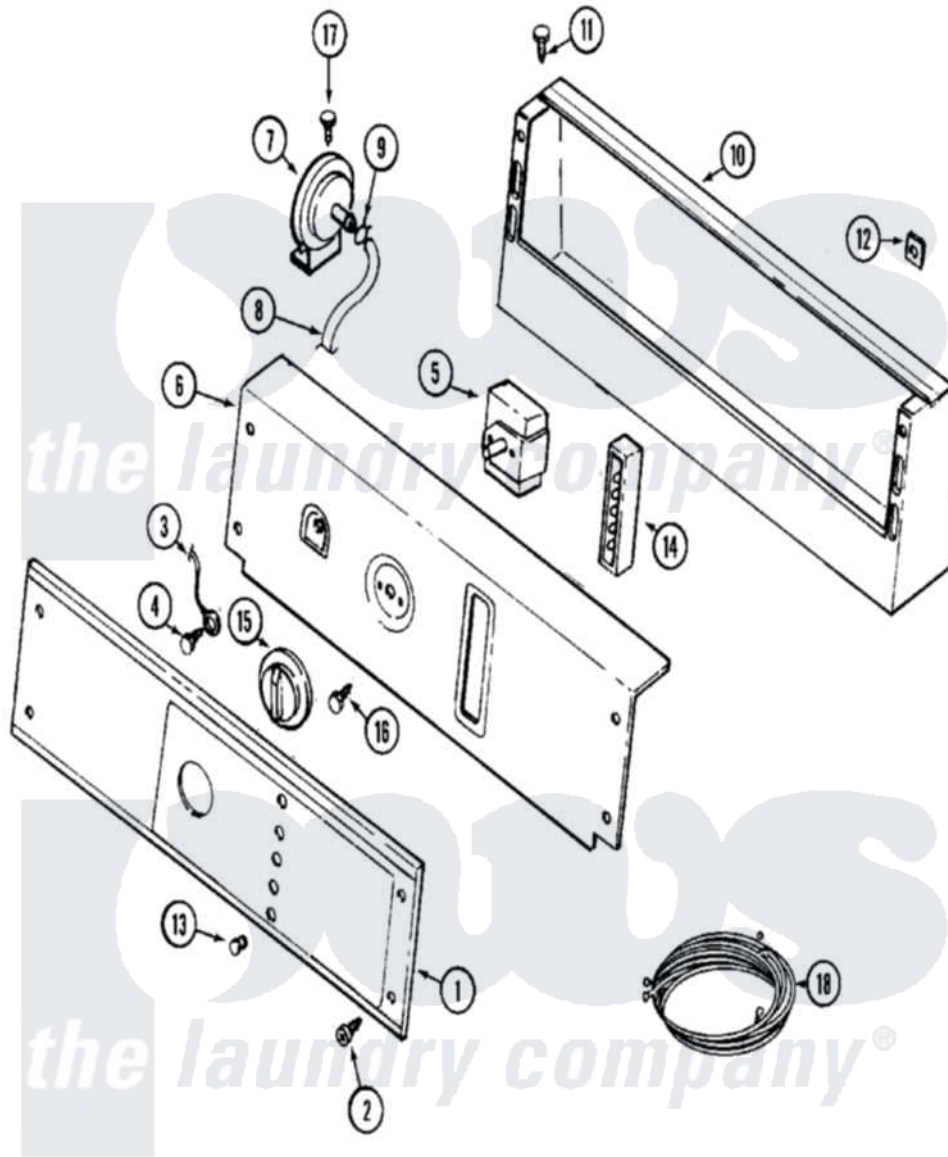

# Maytag MAT12CSDAW 01 - CONTROL PANEL

Maytag Commercial Maytag MAT12CSDAW Washer Parts Parts Diagram 01 - CONTROL PANEL  
 Click on the part number to view part

Item	Original Part Number	Replaced By	Status	Part Description
001	<a href="#">22004319</a>			Panel, Control W/Lens
002	<a href="#">215506</a>			Screw, Control Panel Overlay
003	<a href="#">22001959</a>			Wire, Ground
004	22003817	<a href="#">3370225</a>		Screw
005	<a href="#">205353</a>			Switch, DiAl-A-FABRIC
006	<a href="#">22003096</a>			Bracket, Back
"	<a href="#">22003097</a>			Bracket, Back
007	<a href="#">22001308</a>			Switch, Water Level
008	<a href="#">22001619</a>			Tube, Water Level Switch
009	410296	<a href="#">596669</a>		Clamp, Manifold
010	<a href="#">22003091</a>			Console
"	<a href="#">22003092</a>			Console
011	212276	<a href="#">W10116760</a>		Screw
012	<a href="#">215003</a>			Fastener, Panel And Bracket
013	<a href="#">215564</a>			Lens, Indicator Light
014	<a href="#">206881</a>			Indicator, Light

015	<a href="#">206894</a>		Knob, Selector
016	<a href="#">Y313588</a>	<a href="#">488234</a>	Screw 8-32 X 1/4
017	211168	<a href="#">W10139210</a>	Screw, 8-18 X 5/16
018	<a href="#">22002324</a>		Wire Harness
"	<a href="#">22004389</a>		Harness, Wire
"	<a href="#">22004409</a>		Harness, Wire
"	<a href="#">Y200832</a>		Capacitor