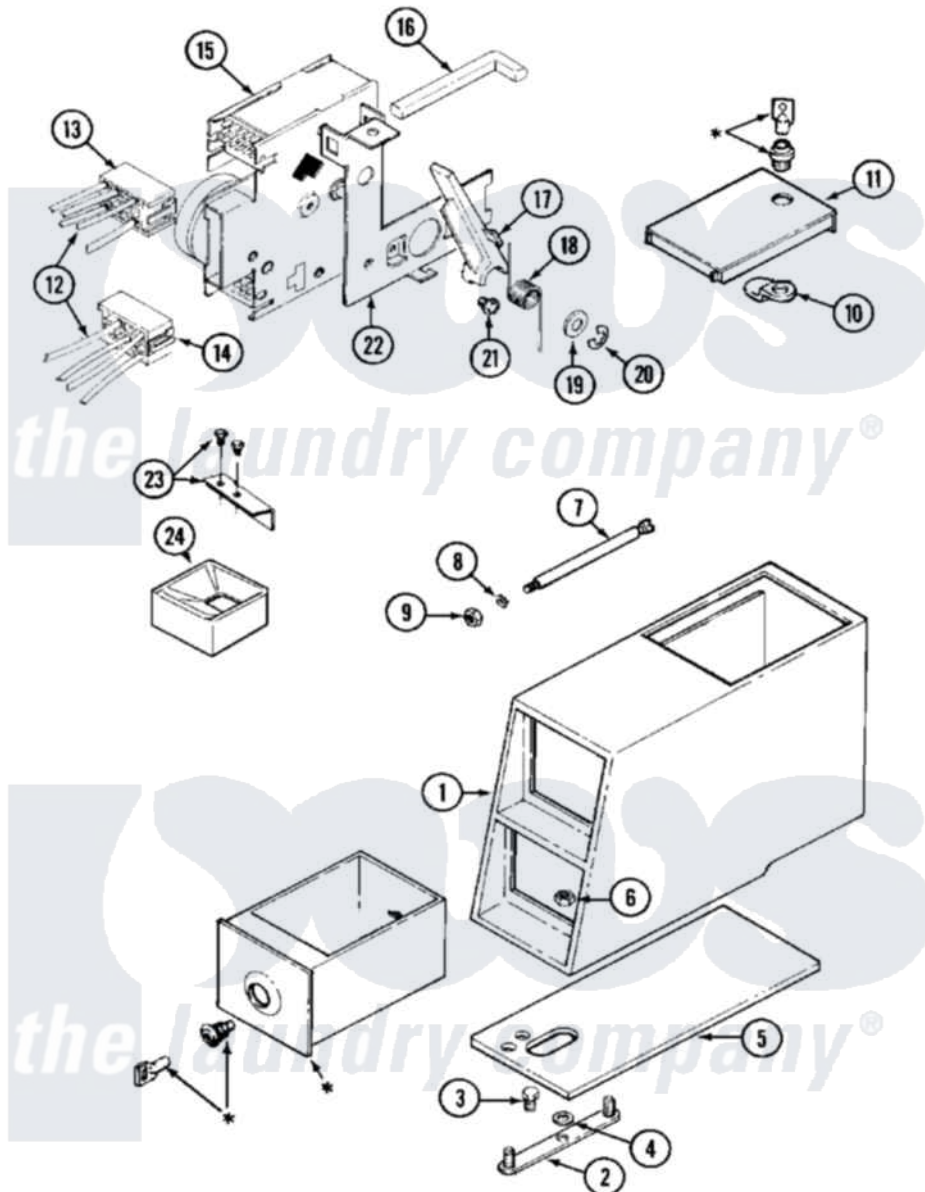

Maytag MAT12CSDAW 02 - CONTROL CENTER

* CONTACT YOUR COMMERCIAL LAUNDRY DISTRIBUTOR

Maytag [Commercial Maytag MAT12CSDAW Washer Parts](#) Parts Diagram 02 - CONTROL CENTER

[Click on the part number to view part](#)

Item	Original Part Number	Replaced By	Status	Part Description
001	22002478		Not Available	VAULT, COIN (WHT) (ORIGINAL COIN VAULT NLA USE)
"	22002885			Vault, Coin
002	22001810		Not Available	STRAP, MOUNTING
003	211294	90767		Screw, 8A X 3/8 HeX Washer Head Tapping
004	910309			Washer, Mounting Strap
005	22001870			Gasket, Coin Vault
"	22002599			Gasket, Coin Vault
006	Y052740	62739		Nut, Lock
007	22001903	8576635		Bolt
008	910387			Lockwasher, Vault Assembly
009	Y052721			Nut, Terminal Block Plate
010	22003677			Nut, Locking Cam
"	NLA		Not Available	CAM, LOCKING
011	22003679			Timer Access Door Assembly

"	22003692		Timer Access Door Assembly
012	22002324		Wire Harness
013	22001885		Housing, Connector ---N
014	22001886		Housing, Connector
015	22001083		Timer
016	216442		Rod, Actuator
017	22001042		Pivot Arm, Timer
018	214663		Spring For Timer Lever
019	22001398		Retainer, Spring---NA
020	Y312270		Clip, Spring Retainer
021	216412		Screw, Bracket To Timer
022	22001043		Bracket, Timer
023	22001811	22003415	Actuator K
024	22001913	22003600	Kit- Door
"	22002533		Weld Assembly, Funnel
"	22003794		Kit, Door Actuator For Bisque Also