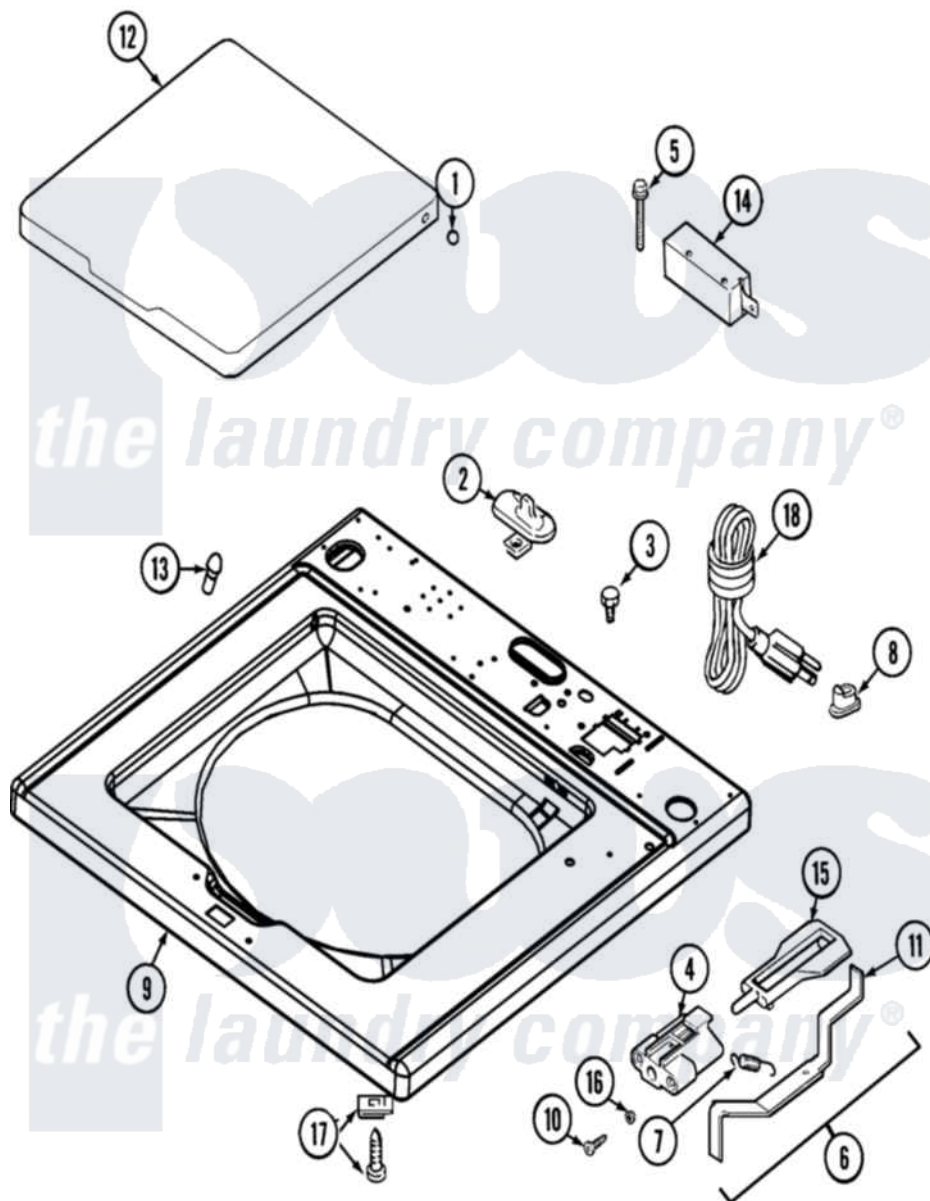

Maytag MAT12CSDAW 03 - TOP

Maytag [Commercial Maytag MAT12CSDAW Washer Parts](#) Parts Diagram 03 - TOP
 Click on the part number to view part

Item	Original Part Number	Replaced By	Status	Part Description
001	211726			Hinge, Ball Lid
002	207159	489355		Screw, 8 X 1/2
"	22001298			Cap, Top Cover
003	210186	3370225		Screw
004	22002135			Bracket, Unbalance
005	213501			Screw, No.6-20 X 1-1/8 Inch
006	22001969			Unbalance Lever Assembly
007	213720			Spring, Lid Switch
008	211881			Grommet, Cord Part Not Used-Gas Models Only
009	22001970			Cover Assembly, Top
"	22002888			Cover, Top
010	910182	25-7809		Screw, No.6-20 1/2 Flthd Torx
011	22001672			Lever, Unbalance
012	22001341			Lid W/Legend
"	22002656			Lid, With Legend
013	212716			Bumper, Lid

014	22004243	Switch, Lid
015	216255	Plunger, Lid Switch
016	211500	Washer, Bracket To Top Cover
017	204445	Screw And Fastener Assembly
018	22003027	22003062 Cord, Power