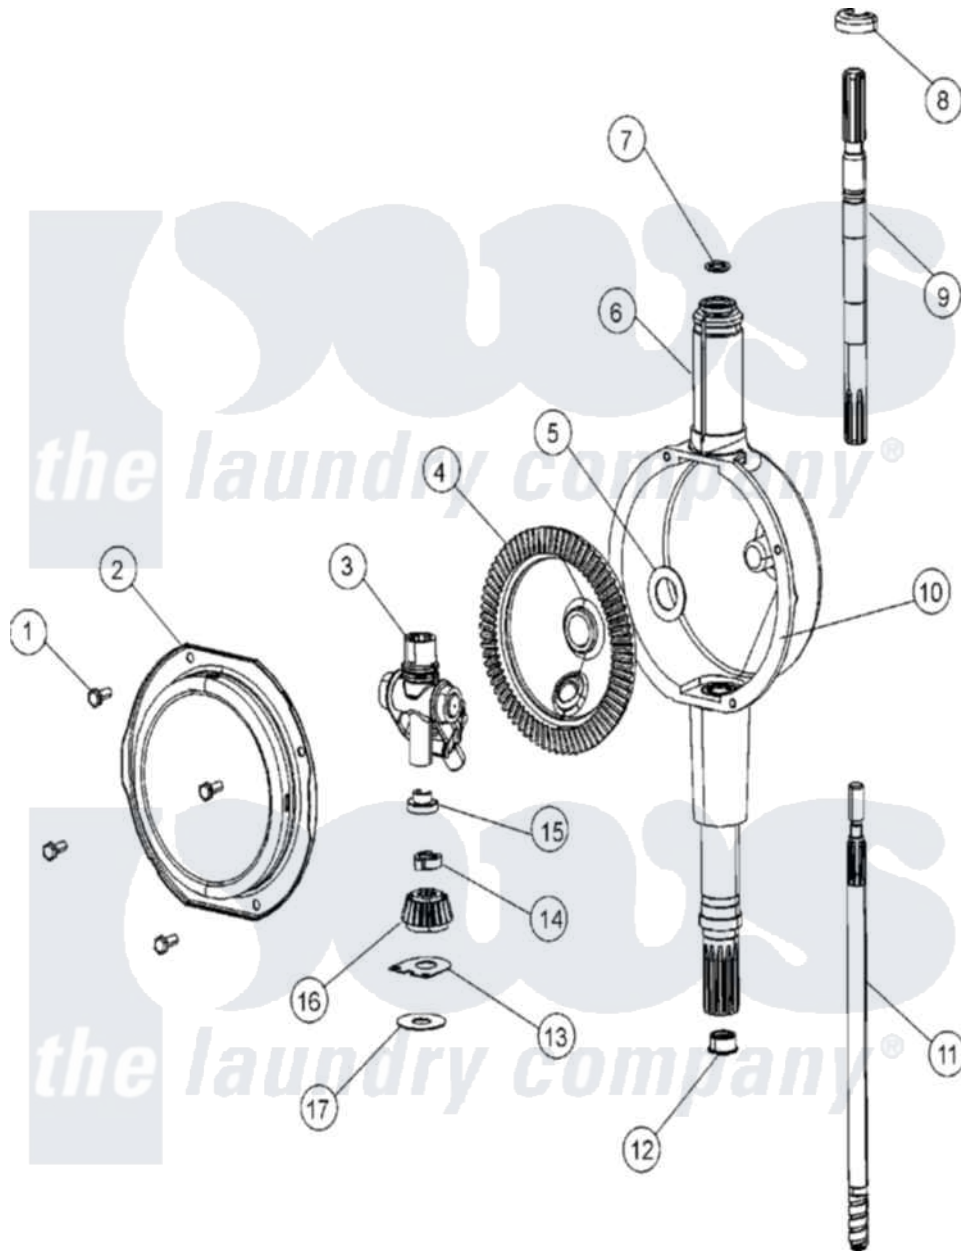

Maytag MAT12CSDAW 06 - TRANSMISSION

Maytag [Commercial Maytag MAT12CSDAW Washer Parts](#) Parts Diagram 06 - TRANSMISSION
 Click on the part number to view part

Item	Original Part Number	Replaced By	Status	Part Description
001	215417		Not Available	SCREW, TRANSMISSION COVER
002	206628			Cover, Transmission
003	206685	6-2066850		Yoke
004	206713	6-2067130		Gear- Beve
005	215394			Washer, Bevel Gear
006	22002537			Housing, Transmission
007	22002417			O-Ring Agitator Shaft
008	22002340			Collar, Agitator Shaft
009	22002415	6-2168983		Shaft- Agi
010	Y058700	675652		Adhesive
011	22002343	6-2300060		Shaft- Cen
012	207843			Lip Seal Repair Kit
013	215395			Plate, Clutch
014	22002353			Collar, Center Shaft
015	22002341			Collar, Lower Plastic Keeper
016	215401	W10221114		Pinion