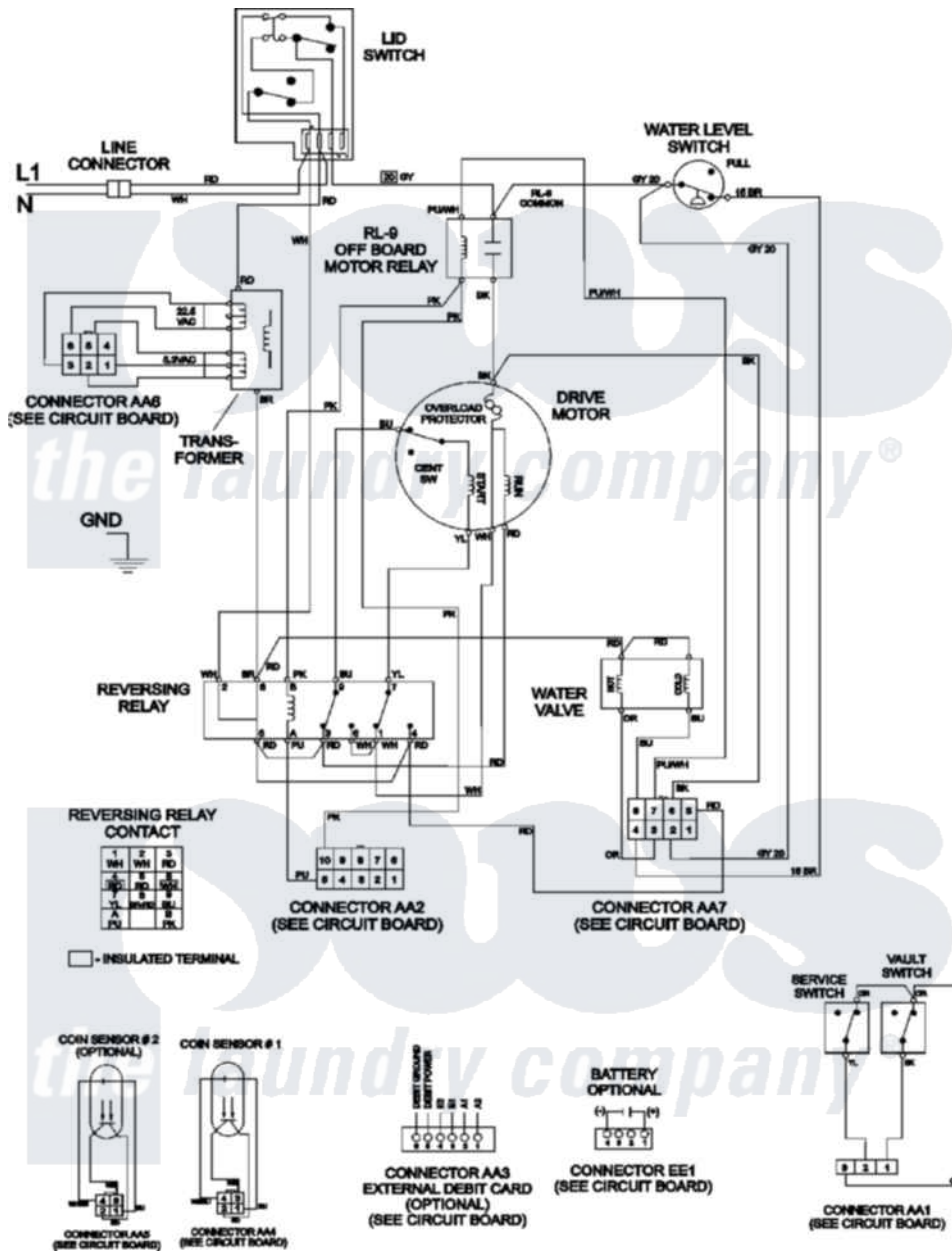

Maytag MAT12CSDAW 09 - WIRING INFORMATION

Maytag Commercial Maytag MAT12CSDAW Washer Parts Parts Diagram 09 - WIRING INFORMATION
 Click on the part number to view part

Item	Original Part Number	Replaced By	Status	Part Description
001	NLA		Not Available	WIRING INFORMATION