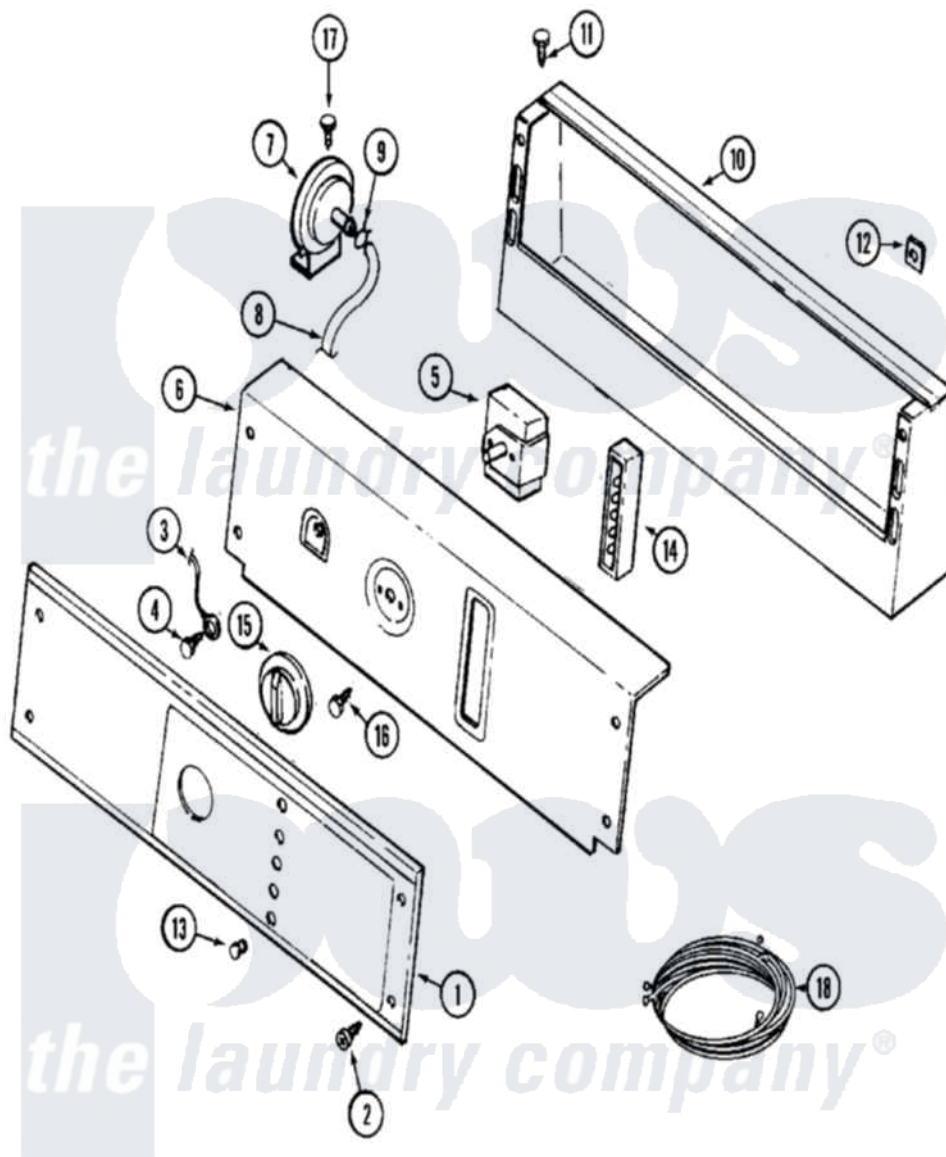

# Maytag MAT12CSDGW 01 - CONTROL PANEL

Maytag Commercial Maytag MAT12CSDGW Washer Parts Parts Diagram 01 - CONTROL PANEL  
 Click on the part number to view part

Item	Original Part Number	Replaced By	Status	Part Description
001	<a href="#">22004319</a>			Panel, Control W/Lens
002	<a href="#">215506</a>			Screw, Control Panel Overlay
003	<a href="#">22001959</a>			Wire, Ground
004	22003817	<a href="#">3370225</a>		Screw
005	33002788	<a href="#">205353</a>		Switch, DiAl-A-FABRIC
006	<a href="#">22003097</a>			Bracket, Back
007	<a href="#">22001308</a>			Switch, Water Level
008	<a href="#">22001619</a>			Tube, Water Level Switch
009	410296	<a href="#">596669</a>		Clamp, Manifold
010	<a href="#">22003091</a>			Console
011	212276	<a href="#">W10116760</a>		Screw
012	<a href="#">215003</a>			Fastener, Panel And Bracket
013	<a href="#">215564</a>			Lens, Indicator Light
014	206882	<a href="#">W10133276</a>		Indicator, Five Light
015	<a href="#">206894</a>			Knob, Selector
016	<a href="#">Y313588</a>	<a href="#">488234</a>		Screw 8-32 X 1/4

017	211168	<a href="#">W10139210</a>	Screw, 8-18 X 5/16
018	<a href="#">22001922</a>		Sub-Harness
"	<a href="#">22002256</a>		Wire Harness Kit
"	<a href="#">22004390</a>		Harness, Wire
"	<a href="#">22004406</a>		Harness, Wire