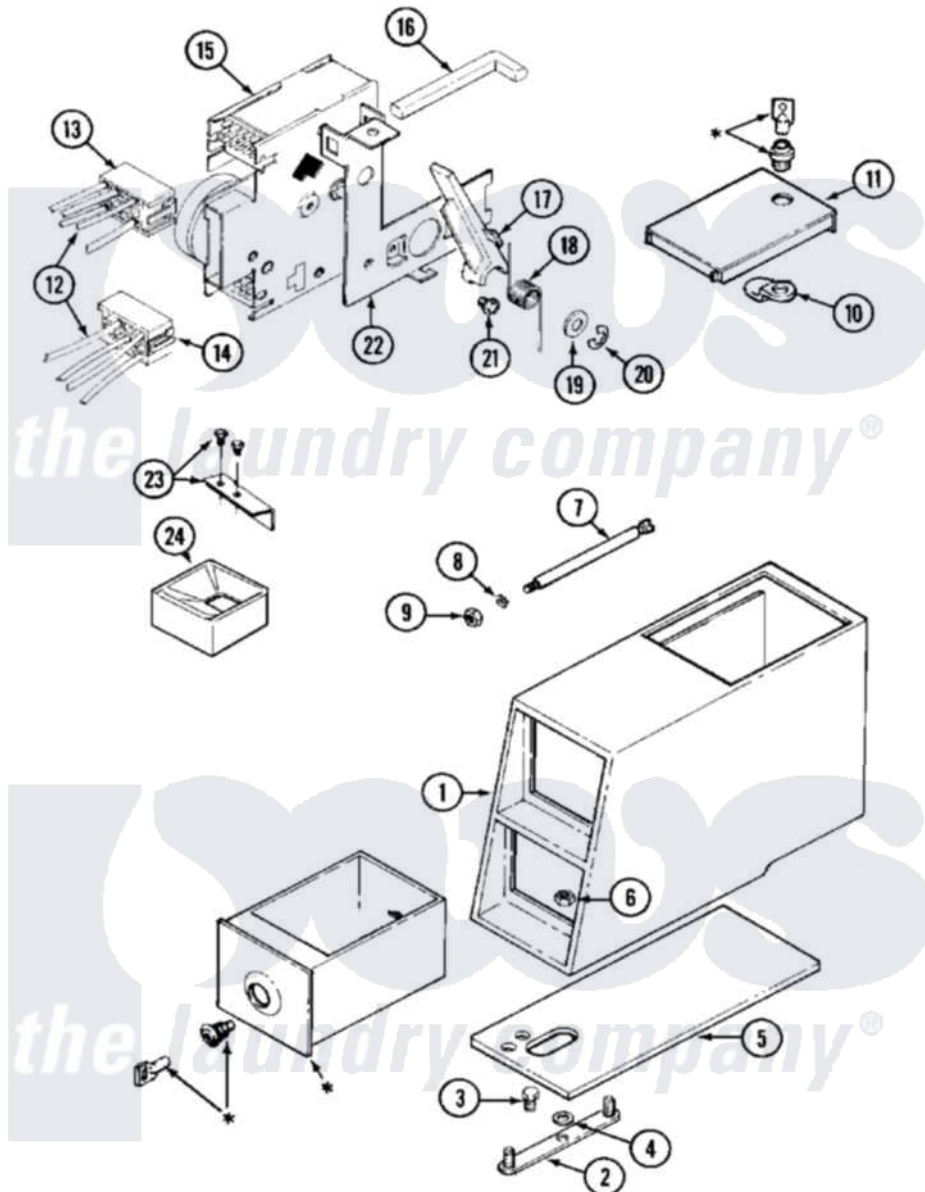

Maytag MAT12CSDGW 02 - CONTROL CENTER

* CONTACT YOUR COMMERCIAL LAUNDRY DISTRIBUTOR

Maytag [Commercial Maytag MAT12CSDGW Washer Parts](#) Parts Diagram 02 - CONTROL CENTER

[Click on the part number to view part](#)

Item	Original Part Number	Replaced By	Status	Part Description
001	22002478		Not Available	VAULT, COIN (WHT) (ORIGINAL COIN VAULT NLA USE
002	22001810		Not Available	STRAP, MOUNTING
003	211294	90767		Screw, 8A X 3/8 HeX Washer Head Tapping
004	910309			Washer, Mounting Strap
005	22001870			Gasket, Coin Vault
006	Y052740	62739		Nut, Lock
007	22001903	8576635		Bolt
008	910387			Lockwasher, Vault Assembly
009	Y052721			Nut, Terminal Block Plate
010	22003677			Nut, Locking Cam
"	NLA		Not Available	CAM, LOCKING
011	22003679			Timer Access Door Assembly
012	22002256			Wire Harness Kit
013	22001885			HousiNg, CoNNector ----N

014	22001886		Housing, Connector
015	22001086		Timer
016	216442		Rod, Actuator
017	22001042		Pivot Arm, Timer
018	214663		Spring For Timer Lever
019	22001398		Retainer, Spring---NA
020	Y312270		Clip, Spring Retainer
021	216412		Screw, Bracket To Timer
022	22001043		Bracket, Timer
023	22001811	22003415	Actuator K
024	22001913	22003600	Kit- Door
"	22002533		Weld Assembly, Funnel