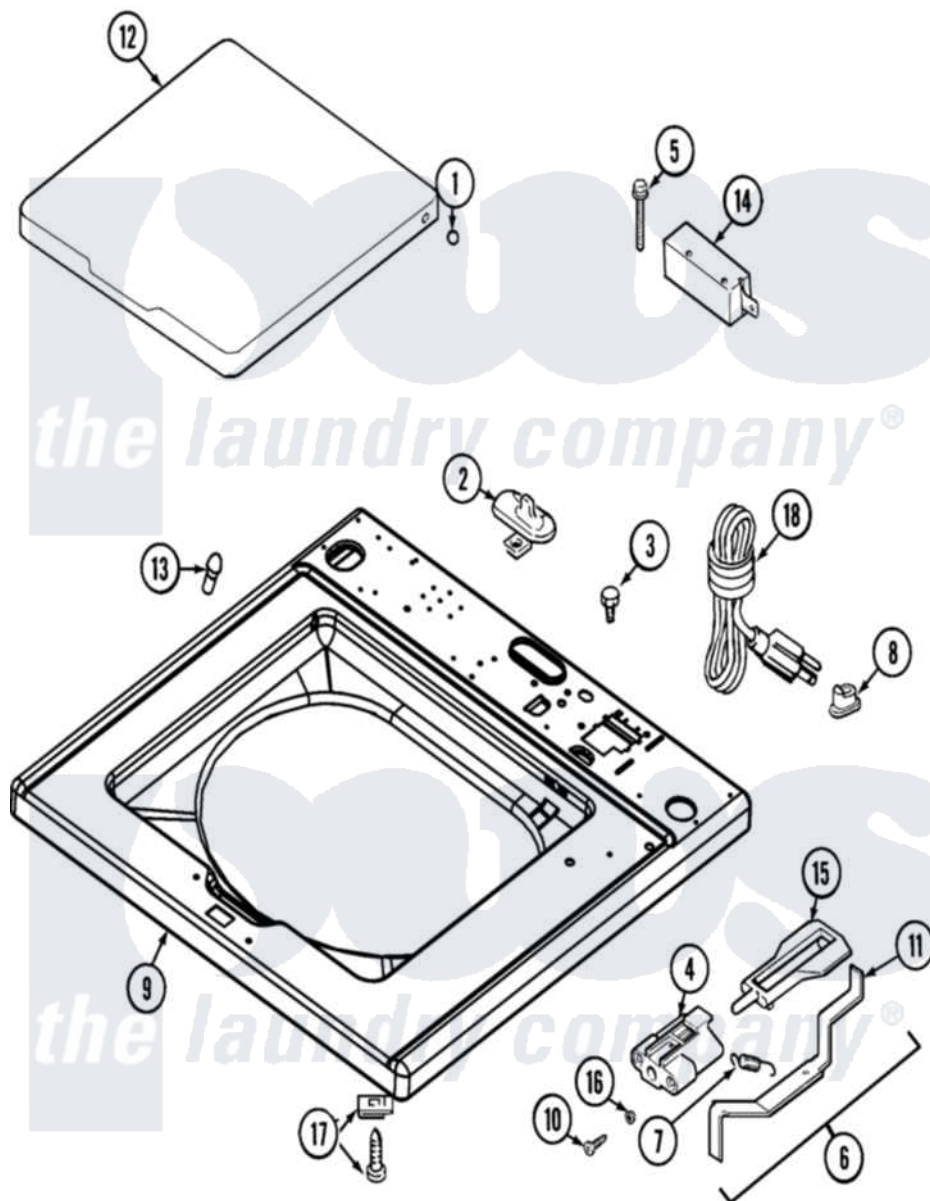

Maytag MAT12CSDGW 03 - TOP

Maytag [Commercial Maytag MAT12CSDGW Washer Parts](#) Parts Diagram 03 - TOP
 Click on the part number to view part

Item	Original Part Number	Replaced By	Status	Part Description
001	211726			Hinge, Ball Lid
002	207159	489355		Screw, 8 X 1/2
"	22001298			Cap, Top Cover
003	210186	3370225		Screw
004	22002135			Bracket, Unbalance
005	213501			Screw, No.6-20 X 1-1/8 Inch
006	22001969			Unbalance Lever Assembly
007	213720			Spring, Lid Switch
008	216183			Grommet, Cord Export
009	22001970			Cover Assembly, Top
010	910182	25-7809		Screw, No.6-20 1/2 Flthd Torx
011	22001672			Lever, Unbalance
012	22001341			Lid W/Legend
013	212716			Bumper, Lid
014	22004243			Switch, Lid
015	216255			Plunger, Lid Switch

016

[211500](#)

Washer, Bracket To Top Cover

017

[204445](#)

Screw And Fastener Assembly

018

[22003452](#)

Cord, Power

"

[22004358](#)

Cord, Power As Wrapped