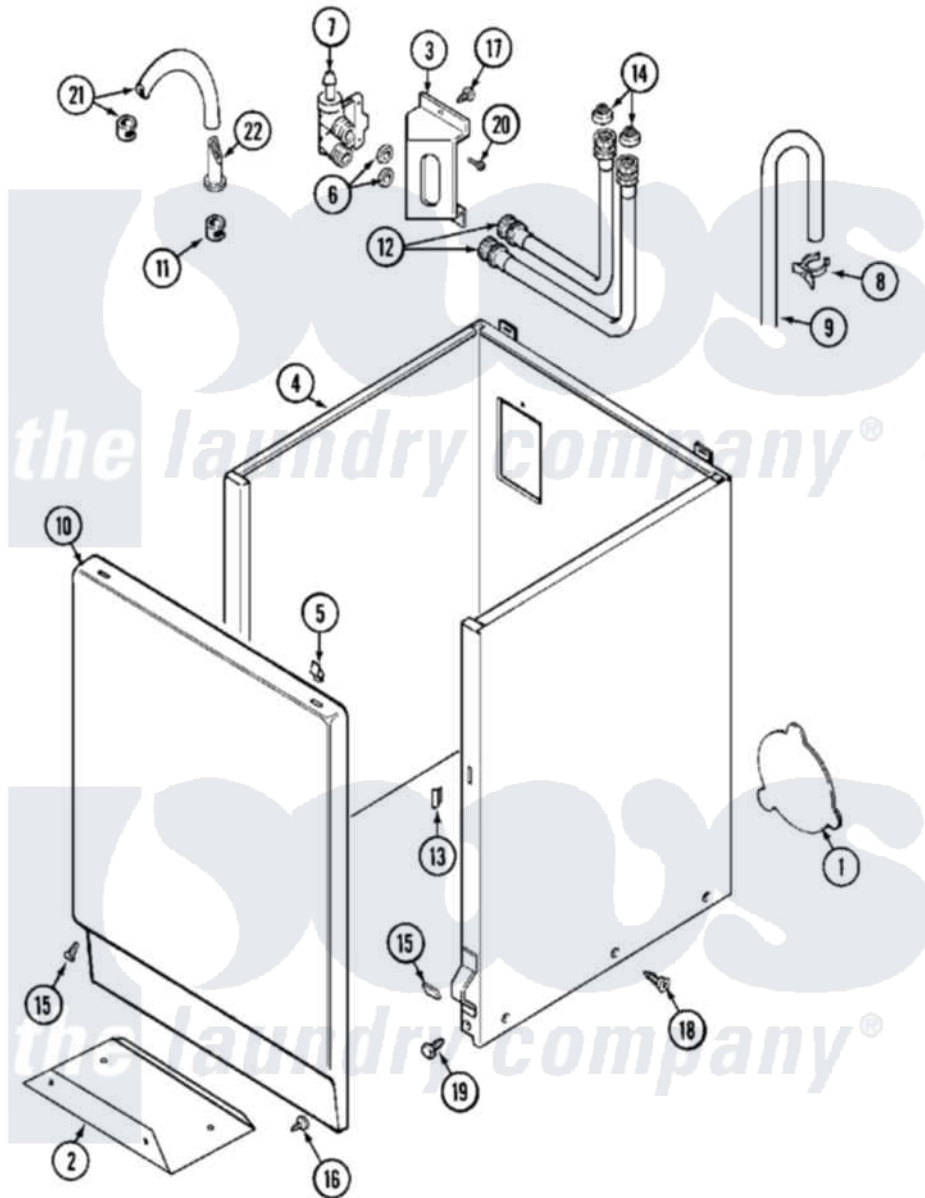

Maytag MAT12CSDGW 04 - CABINET

Maytag [Commercial Maytag MAT12CSDGW Washer Parts](#) Parts Diagram 04 - CABINET
 Click on the part number to view part

Item	Original Part Number	Replaced By	Status	Part Description
001	211294	90767		Screw, 8A X 3/8 HeX Washer Head Tapping
"	22002924			Plate, Access
"	NLA		Not Available	PLATE, ACCESS
002	22001624			Guard, Belt
003	22002361			Bracket, Water Valve
004	22001995			Screw Note: Screw, Tumbler Front And Shroud
"	22002382			Fastener, V-Bracket
"	22002425			Bracket, "V"
"	NLA		Not Available	CABINET (WHT)
005	22001650			Fastener, Spring
006	Y013783			Washer, Inlet Hose
007	205161	489503		Clamp
"	22001605			Valve, Water 240V 50hz
008	22002151			Clip, Hose
009	22002700	22003410		Hose, Drain

"	22003814		Retainer, Drain Hose
010	22001803	Not Available	PANEL, FRONT (WHT)
011	205161	489503	Clamp
012	35-3400		Inlet Hose Assembly
"	35-3401		Inlet Hose Assembly
013	22002331		Spacer, Front Panel
014	22002960		Strainer, Washer Inlet
015	213325		Clip, Retaining
"	22001496		Front Panel Fastener And Screw
016	211294	90767	Screw, 8A X 3/8 HeX Washer Head Tapping
017	22003817	3370225	Screw
018	33002190		SCrew, C BraCe, BraCket, Cabinet
019	213121	3400111	Screw, 12-14 X 5/8
"	213122	27001200	Screw
020	Y313561		Screw---NA
021	22001608	22001954	Injector Hose And Clamp Kit
022	22001900		Preventer, Back Flow