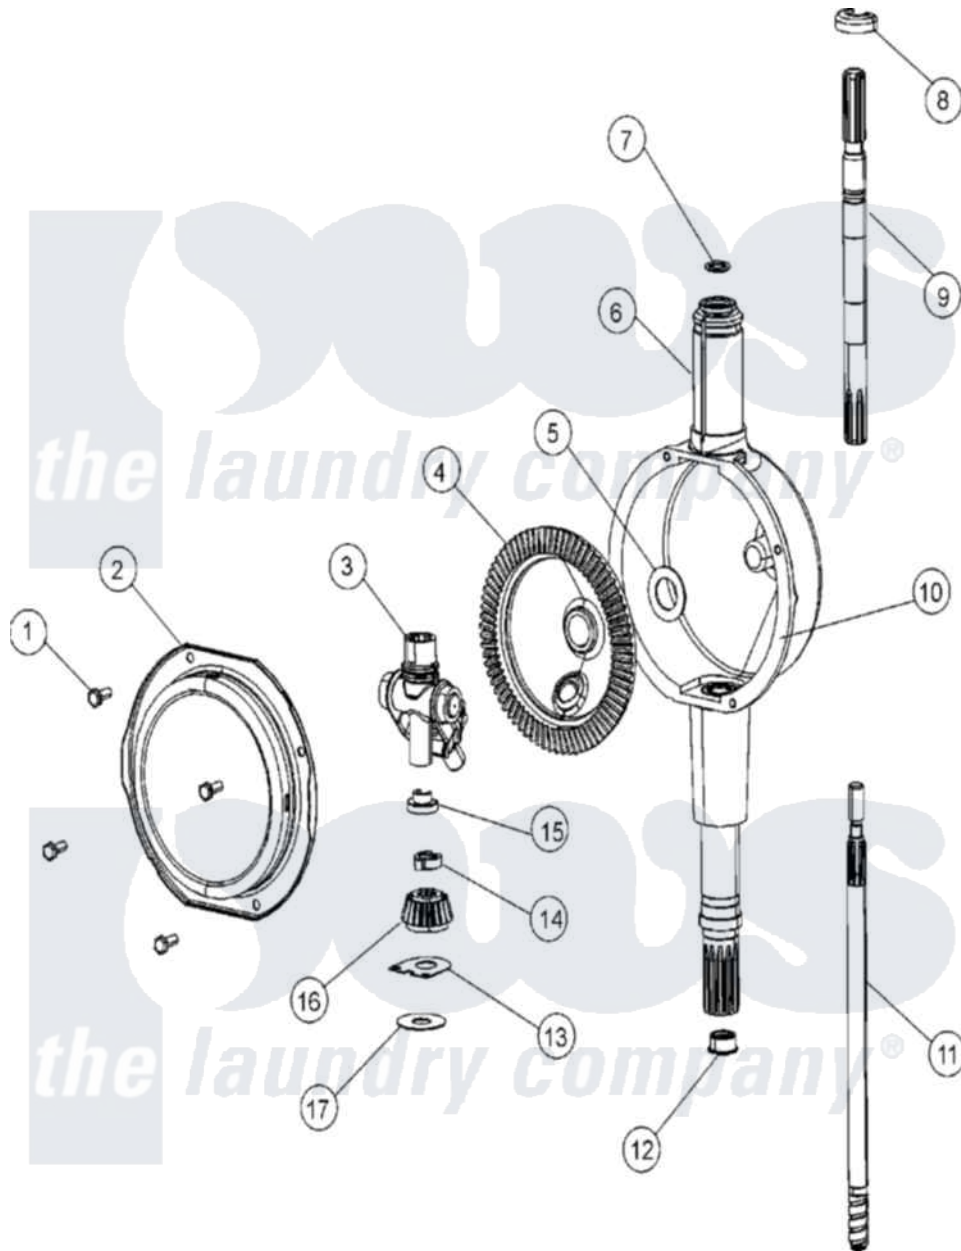

# Maytag MAT12CSDGW 06 - TRANSMISSION

Maytag Commercial Maytag MAT12CSDGW Washer Parts Parts Diagram 06 - TRANSMISSION  
 Click on the part number to view part

Item	Original Part Number	Replaced By	Status	Part Description
001	215417		Not Available	SCREW, TRANSMISSION COVER
002	<a href="#">206628</a>			Cover, Transmission
003	206685	<a href="#">6-2066850</a>		Yoke
004	206713	<a href="#">6-2067130</a>		Gear- Beve
005	<a href="#">215394</a>			Washer, Bevel Gear
006	<a href="#">22002537</a>			Housing, Transmission
007	<a href="#">22002417</a>			O-Ring Agitator Shaft
008	<a href="#">22002340</a>			Collar, Agitator Shaft
009	22002415	<a href="#">6-2168983</a>		Shaft- Agi
010	Y058700	<a href="#">675652</a>		Adhesive
011	<a href="#">22002343</a>	<a href="#">6-2300060</a>		Shaft- Cen
012	<a href="#">207843</a>			Lip Seal Repair Kit
013	<a href="#">215395</a>			Plate, Clutch
014	<a href="#">22002353</a>			Collar, Center Shaft
015	<a href="#">22002341</a>			Collar, Lower Plastic Keeper
016	215401	<a href="#">W10221114</a>		Pinion