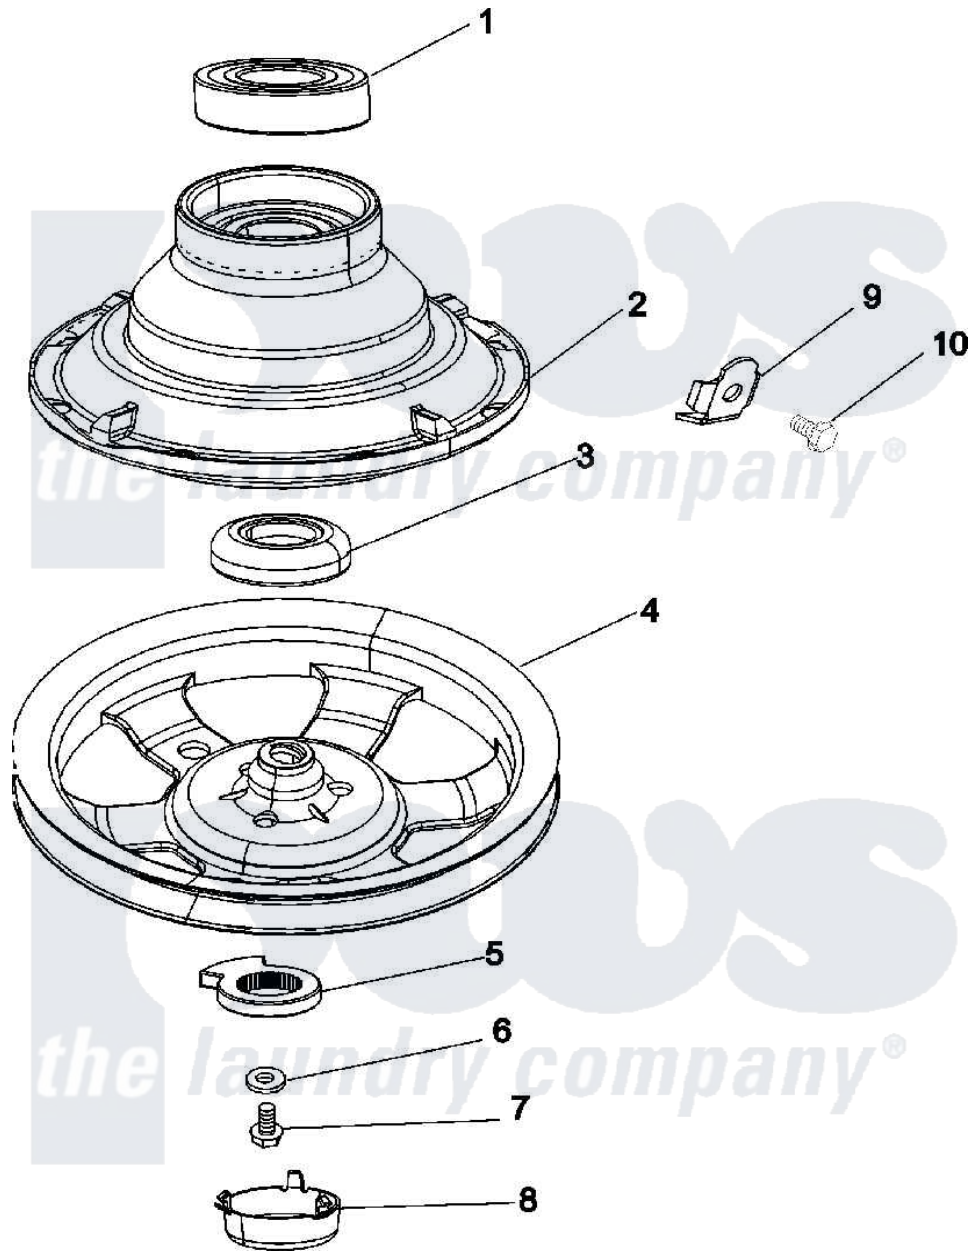

Maytag MAT12CSDGW 07 - CLUTCH & BRAKE

Maytag [Commercial Maytag MAT12CSDGW Washer Parts](#) Parts Diagram 07 - CLUTCH & BRAKE
 Click on the part number to view part

Item	Original Part Number	Replaced By	Status	Part Description
001	Y200720	22003441		Bearing, Rear
002	201190	6-2011900		Brake Asse
003	200835			Bearing, Brake Rotor
004	22002429	6-2301530		Pulley
005	211089			Lug, Stop Pulley
006	211090	22003555		Washer, Stop Lug
007	211375	681582		Screw
008	22002428			Cover, Dust
009	213325			Clip, Retaining
010	213326			Bolt, Sems Retaining Clip