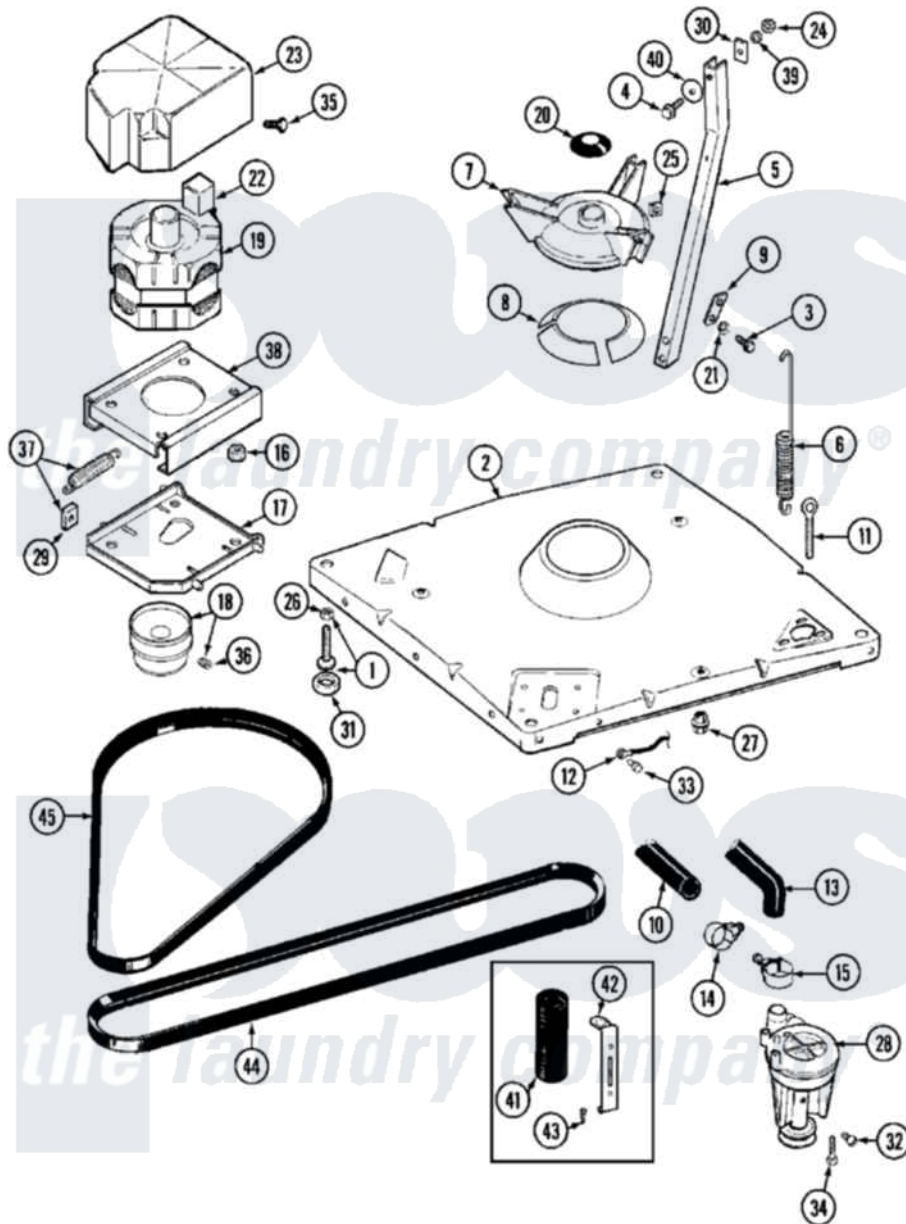

Maytag MAT12CSEGW 02 - BASE

Maytag [Commercial Maytag MAT12CSEGW Washer Parts](#) Parts Diagram 02 - BASE
 Click on the part number to view part

Item	Original Part Number	Replaced By	Status	Part Description
001	Y302699	22003428		Leg, Adjustable
002	22001172	22002150		Base
003	Y015627			Screw- Hex
004	200744	W10175939		Bolt
"	205254	W10175938		Bolt
005	213100		Not Available	PART NOT USED
006	22001300			Spring, Centering
007	203725			Damper W/Bolt And Clip
008	203956			Damper Pad Kit
009	213073			Washer, Double Brace
010	22001816			Hose, Drain
011	216416			Bolt, Eye/Centering Spring
012	901220			Ground Wire
013	Y212989			Hose, Outer Tub To Pump
014	Y22001820	285655		Clamp, Hose
015	22001640	285655		Clamp, Hose