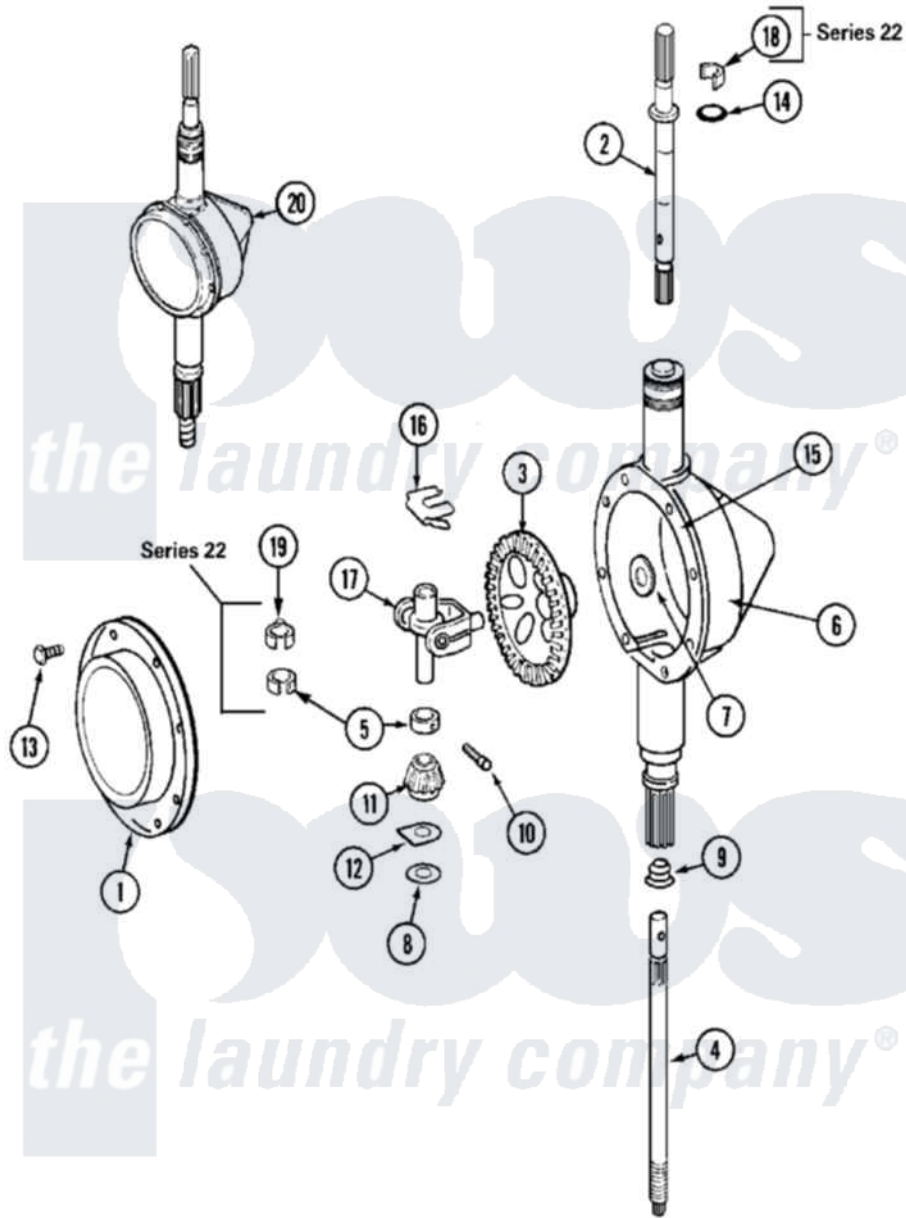

Maytag MAT12CSEGW 03 - TRANSMISSION

Maytag Commercial Maytag MAT12CSEGW Washer Parts Parts Diagram 03 - TRANSMISSION
 Click on the part number to view part

Item	Original Part Number	Replaced By	Status	Part Description
001	206628			Cover, Transmission
002	207153	6-2097820		Kit- Shaft
"	22002415	6-2168983		Shaft- Agi
003	206713	6-2067130		Gear- Beve
004	22002343	6-2300060		Shaft- Cen
"	NLA		Not Available	SHAFT, CENTER
005	215415		Not Available	COLLAR, LOWER
"	22002353			Collar, Center Shaft
006	206625	6-2097790		Transmison
"	22002537			Housing, Transmission
"	Y056080	6-0560800		Oil
007	215394			Washer, Bevel Gear
008	211483	6-2114830		Washer- SP
009	206602	207843		Lip Seal Repair Kit
010	W10124350		Not Available	NOT REQUIRED PART OR SEE NOTE
"	Y206629			Pin, Collar

011	215401	W10221114	Pinion
012	215395		Plate, Clutch
013	215417	Not Available	SCREW, TRANSMISSION COVER
014	210690		Seal, Rubber
"	22002417		O-Ring Agitator Shaft
015	Y058700	675652	Adhesive
016	215581		Spring, Agitator Shaft
"	W10124350	Not Available	NOT REQUIRED PART OR SEE NOTE
017	206685	6-2066850	Yoke
018	22002340		Collar, Agitator Shaft
019	22002341		Collar, Lower Plastic Keeper
020	206708	6-2097790	Transmison
"	22002127	6-2097790	Transmison