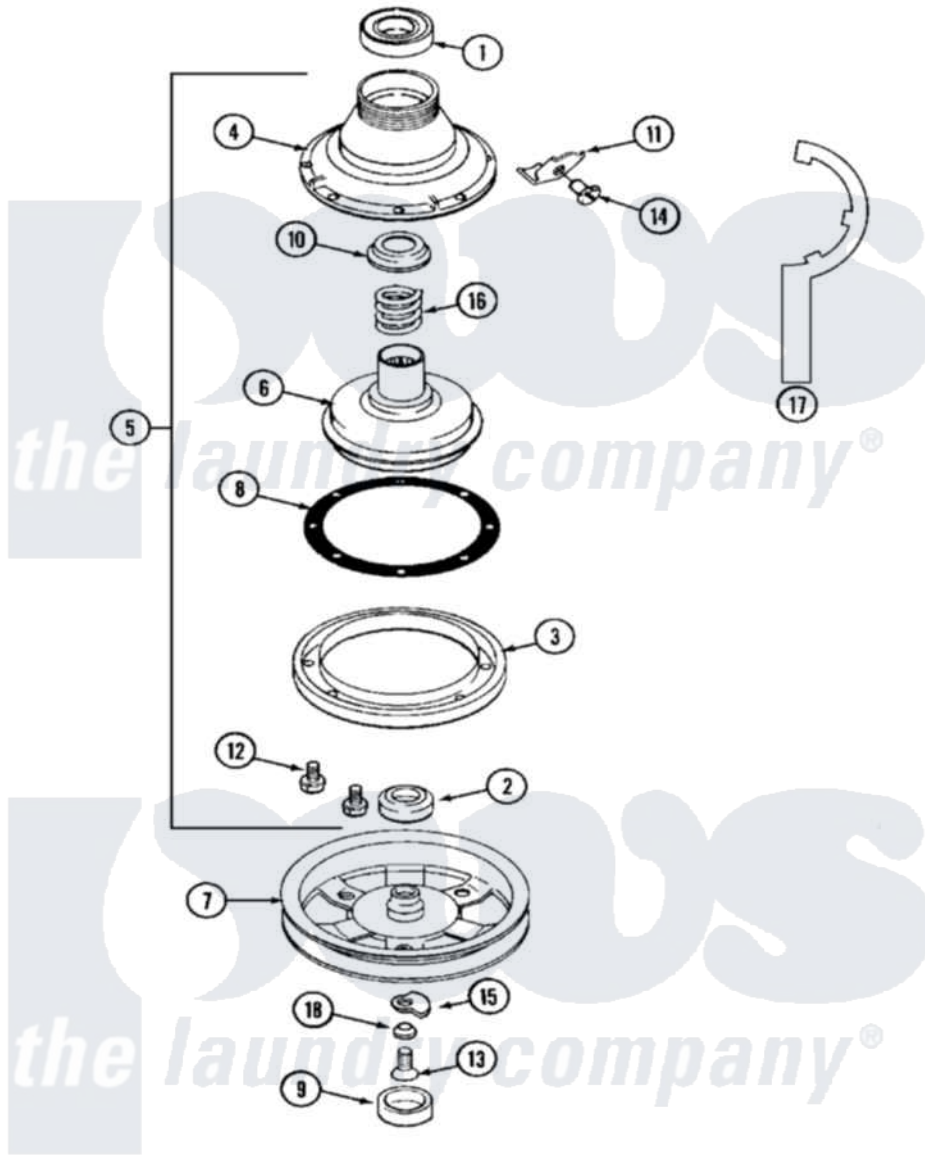

Maytag MAT12CSEGW 04 - CLUTCH & BRAKE

Maytag [Commercial Maytag MAT12CSEGW Washer Parts](#) Parts Diagram 04 - CLUTCH & BRAKE
 Click on the part number to view part

Item	Original Part Number	Replaced By	Status	Part Description
001	Y200720	22003441		Bearing, Rear
002	200835			Bearing, Brake Rotor
003	211043	6-2011900		Brake Asse
004	211045	6-2011900		Brake Asse
005	201190	6-2011900		Brake Asse
006	201126	6-2011900		Brake Asse
007	211059	6-2301530		Pulley
"	22001441	22002432		Pulley Assembly
"	22002431	6-2301550		Pulley Assembly
"	22002432			Pulley Assembly
008	211042	6-2011900		Brake Asse
009	22002428			Cover, Dust
"	NLA		Not Available	CAP, OIL RETAINER
010	211039	6-2011900		Brake Asse
011	213325			Clip, Retaining
012	211000			SCREW, BRAKE DRUM (HEX HEAD)

013	211375	681582	Screw
014	213326		Bolt, Sems Retaining Clip
015	211089		Lug, Stop Pulley
016	211041	6-2011900	Brake Asse
017	Y038315	038315	Tool
018	211090	22003555	Washer, Stop Lug