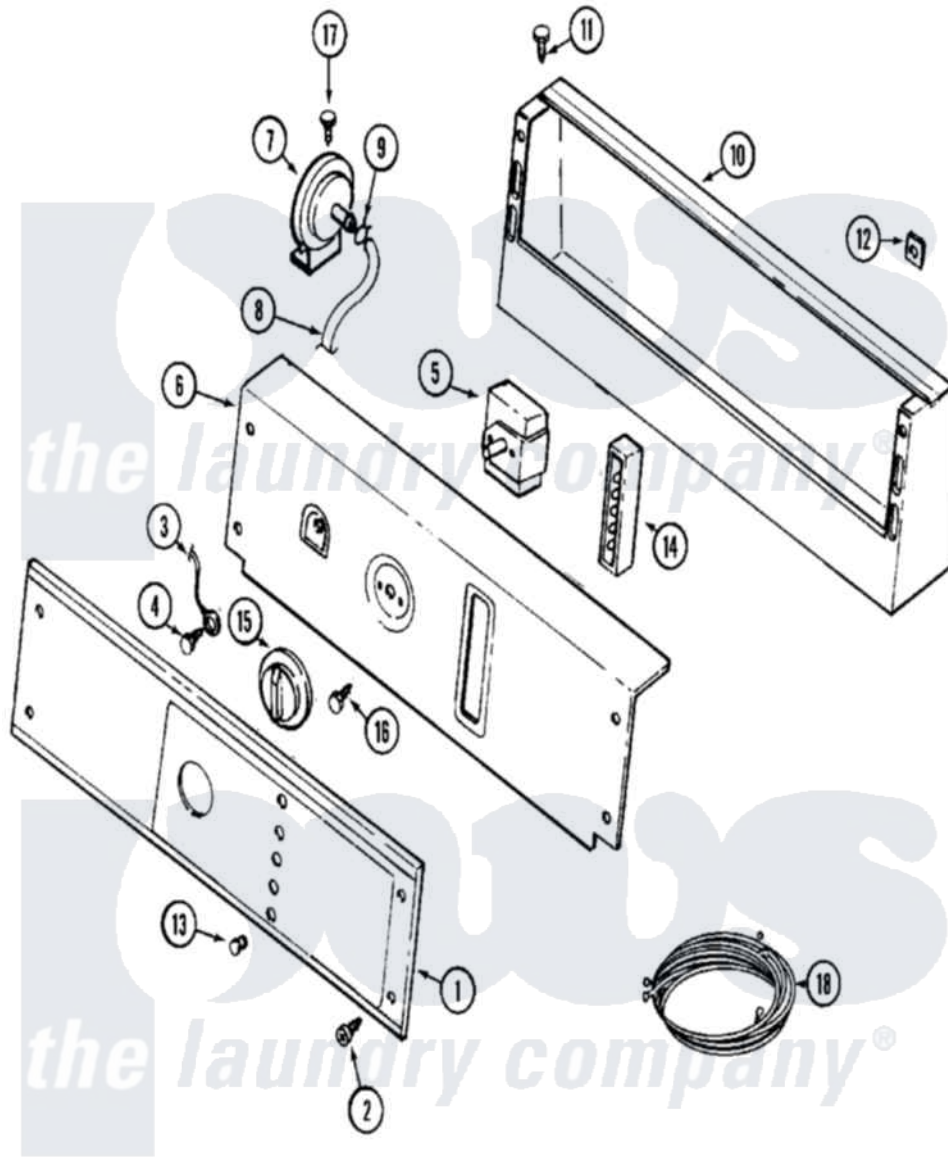

Maytag MAT12CSFWQ 01 - CONTROL PANEL

Maytag Commercial Maytag MAT12CSFWQ Washer Parts Parts Diagram 01 - CONTROL PANEL
 Click on the part number to view part

Item	Original Part Number	Replaced By	Status	Part Description
001	22004319			Panel, Control W/Lens
002	215506			Screw, Control Panel Overlay
003	22001959			Wire, Ground
004	22003817	3370225		Screw
005	205353			Switch, DiAl-A-FABRIC
006	22003096			Bracket, Back
"	22003097			Bracket, Back
007	22001308			Switch, Water Level
008	22001619			Tube, Water Level Switch
009	410296	596669		Clamp, Manifold
010	22003091			Console
"	22003092			Console
011	212276	W10116760		Screw
012	215003			Fastener, Panel And Bracket
013	215564			Lens, Indicator Light
014	206881			Indicator, Light

015	206894		Knob, Selector
016	Y313588	488234	Screw 8-32 X 1/4
017	211168	W10139210	Screw, 8-18 X 5/16
018	22004409		Harness, Wire
"	Y200832		Capacitor