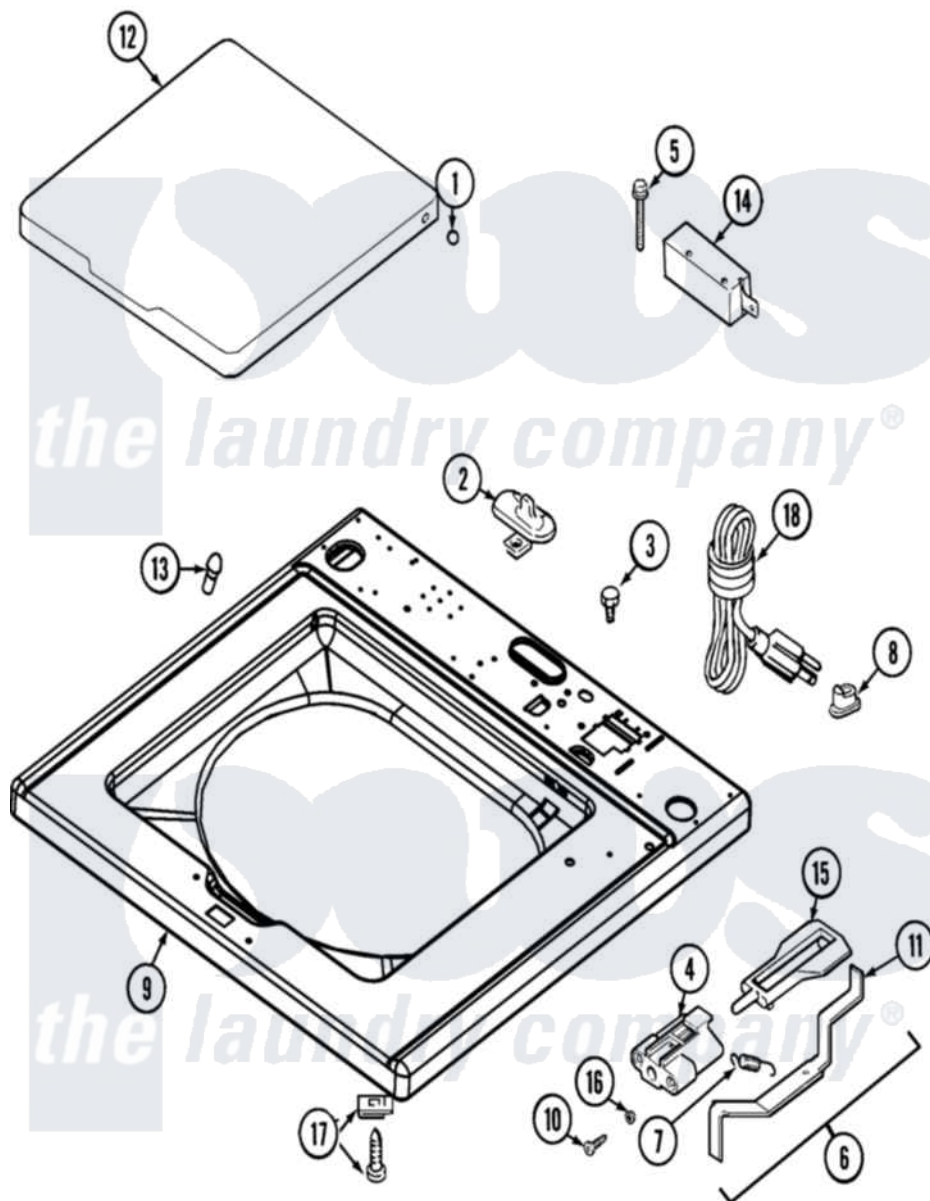

# Maytag MAT12CSFWQ 03 - TOP

Maytag [Commercial Maytag MAT12CSFWQ Washer Parts](#) Parts Diagram 03 - TOP  
 Click on the part number to view part

Item	Original Part Number	Replaced By	Status	Part Description
001	<a href="#">211726</a>			Hinge, Ball Lid
002	207159	<a href="#">489355</a>		Screw, 8 X 1/2
"	<a href="#">22001298</a>			Cap, Top Cover
003	210186	<a href="#">3370225</a>		Screw
004	<a href="#">22002135</a>			Bracket, Unbalance
005	<a href="#">213501</a>			Screw, No.6-20 X 1-1/8 Inch
006	<a href="#">22001969</a>			Unbalance Lever Assembly
007	<a href="#">213720</a>			Spring, Lid Switch
008	<a href="#">211881</a>			Grommet, Cord Part Not Used-Gas Models Only
009	<a href="#">22001970</a>			Cover Assembly, Top
"	<a href="#">22002888</a>			Cover, Top
010	910182	<a href="#">25-7809</a>		Screw, No.6-20 1/2 Flthd Torx
011	<a href="#">22001672</a>			Lever, Unbalance
012	<a href="#">22001341</a>			Lid W/Legend
"	<a href="#">22002656</a>			Lid, With Legend
013	<a href="#">212716</a>			Bumper, Lid

014	<a href="#">22004243</a>	Switch, Lid
015	<a href="#">216255</a>	Plunger, Lid Switch
016	<a href="#">211500</a>	Washer, Bracket To Top Cover
017	<a href="#">204445</a>	Screw And Fastener Assembly
018	22003027	<a href="#">22003062</a> Cord, Power