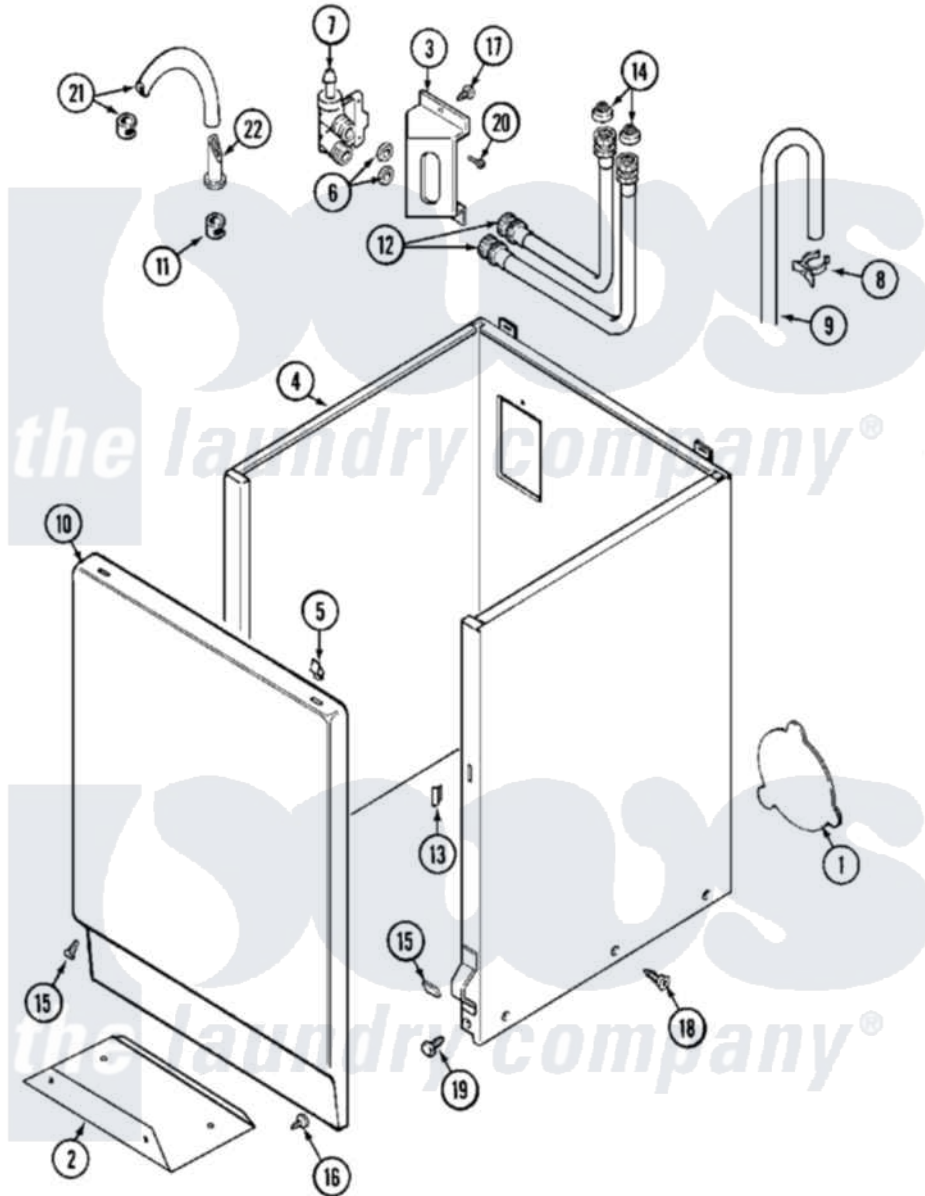

Maytag MAT12CSFWQ 04 - CABINET

Maytag [Commercial Maytag MAT12CSFWQ Washer Parts](#) Parts Diagram 04 - CABINET
 Click on the part number to view part

Item	Original Part Number	Replaced By	Status	Part Description
001	211294	90767		Screw, 8A X 3/8 HeX Washer Head Tapping
"	22002924			Plate, Access
"	NLA		Not Available	PLATE, ACCESS
002	213846			Guard, Belt
003	22002361			Bracket, Water Valve
004	22001995			Screw Note: Screw, Tumbler Front And Shroud
"	22002382			Fastener, V-Bracket
"	22002425			Bracket, "V"
"	22004424		Not Available	CABINET BSQ ASPACK
"	NLA		Not Available	CABINET WHT ASPACK
005	22001650			Fastener, Spring
006	Y013783			Washer, Inlet Hose
007	205161	489503		Clamp
"	22001604			Valve, Water 120V 60Hz
008	22002151			Clip, Hose

009	22003410		Hose, Drain
"	22003814		Retainer, Drain Hose
010	22001803	Not Available	PANEL, FRONT (WHT)
"	22002653		Panel, Front
011	205161	489503	Clamp
012	22003682	12001901	Kit-Inlet Hose Assembly
"	22003683	12001900	Kit-Inlet Hose Assembly
013	22002331		Spacer, Front Panel
014	22002960		Strainer, Washer Inlet
015	213325		Clip, Retaining
"	22001496		Front Panel Fastener And Screw
016	211294	90767	Screw, 8A X 3/8 HeX Washer Head Tapping
017	22003817	3370225	Screw
018	33002190		SCrew, C BraCe, BraCket, Cabinet
019	213121	3400111	Screw, 12-14 X 5/8
"	213122	27001200	Screw
020	Y313561		Screw----NA
021	22001608	22001954	Injector Hose And Clamp Kit
022	22001900		Preventer, Back Flow